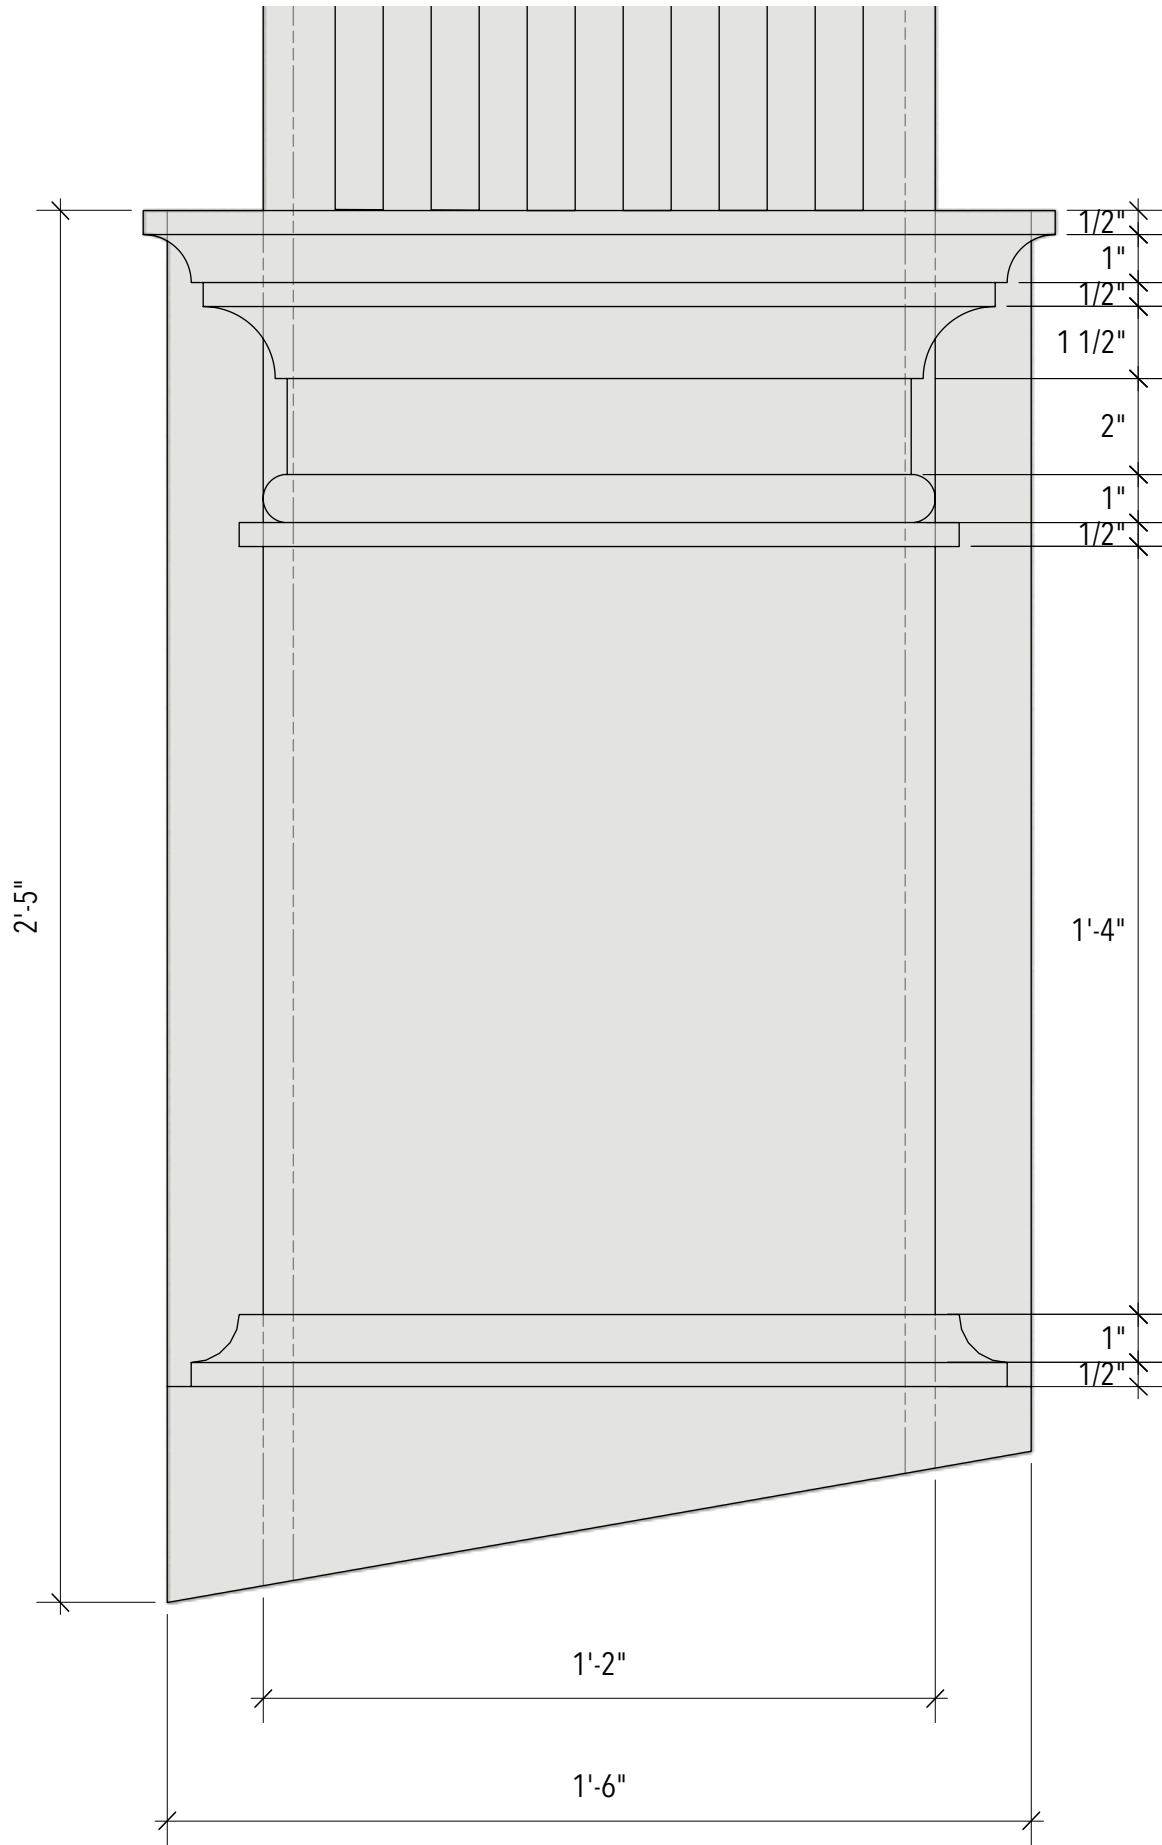

**F-4 pilaster: front detail**  
 Scale: 3" = 1'-0"

**F-5 pilaster: iso**  
 Scale: 2" = 1'-0"

Phoenix Theatre Indianapolis

Director: Mikael Burke  
 Scene Designer: Inseung Park  
 Technical Director: Zac Hunter

**THE AGITATORS**

Drafter: Inseung Park

Scale: see the label of each viewport

pilaster: front detail & iso

Date: Nov 4, 2019