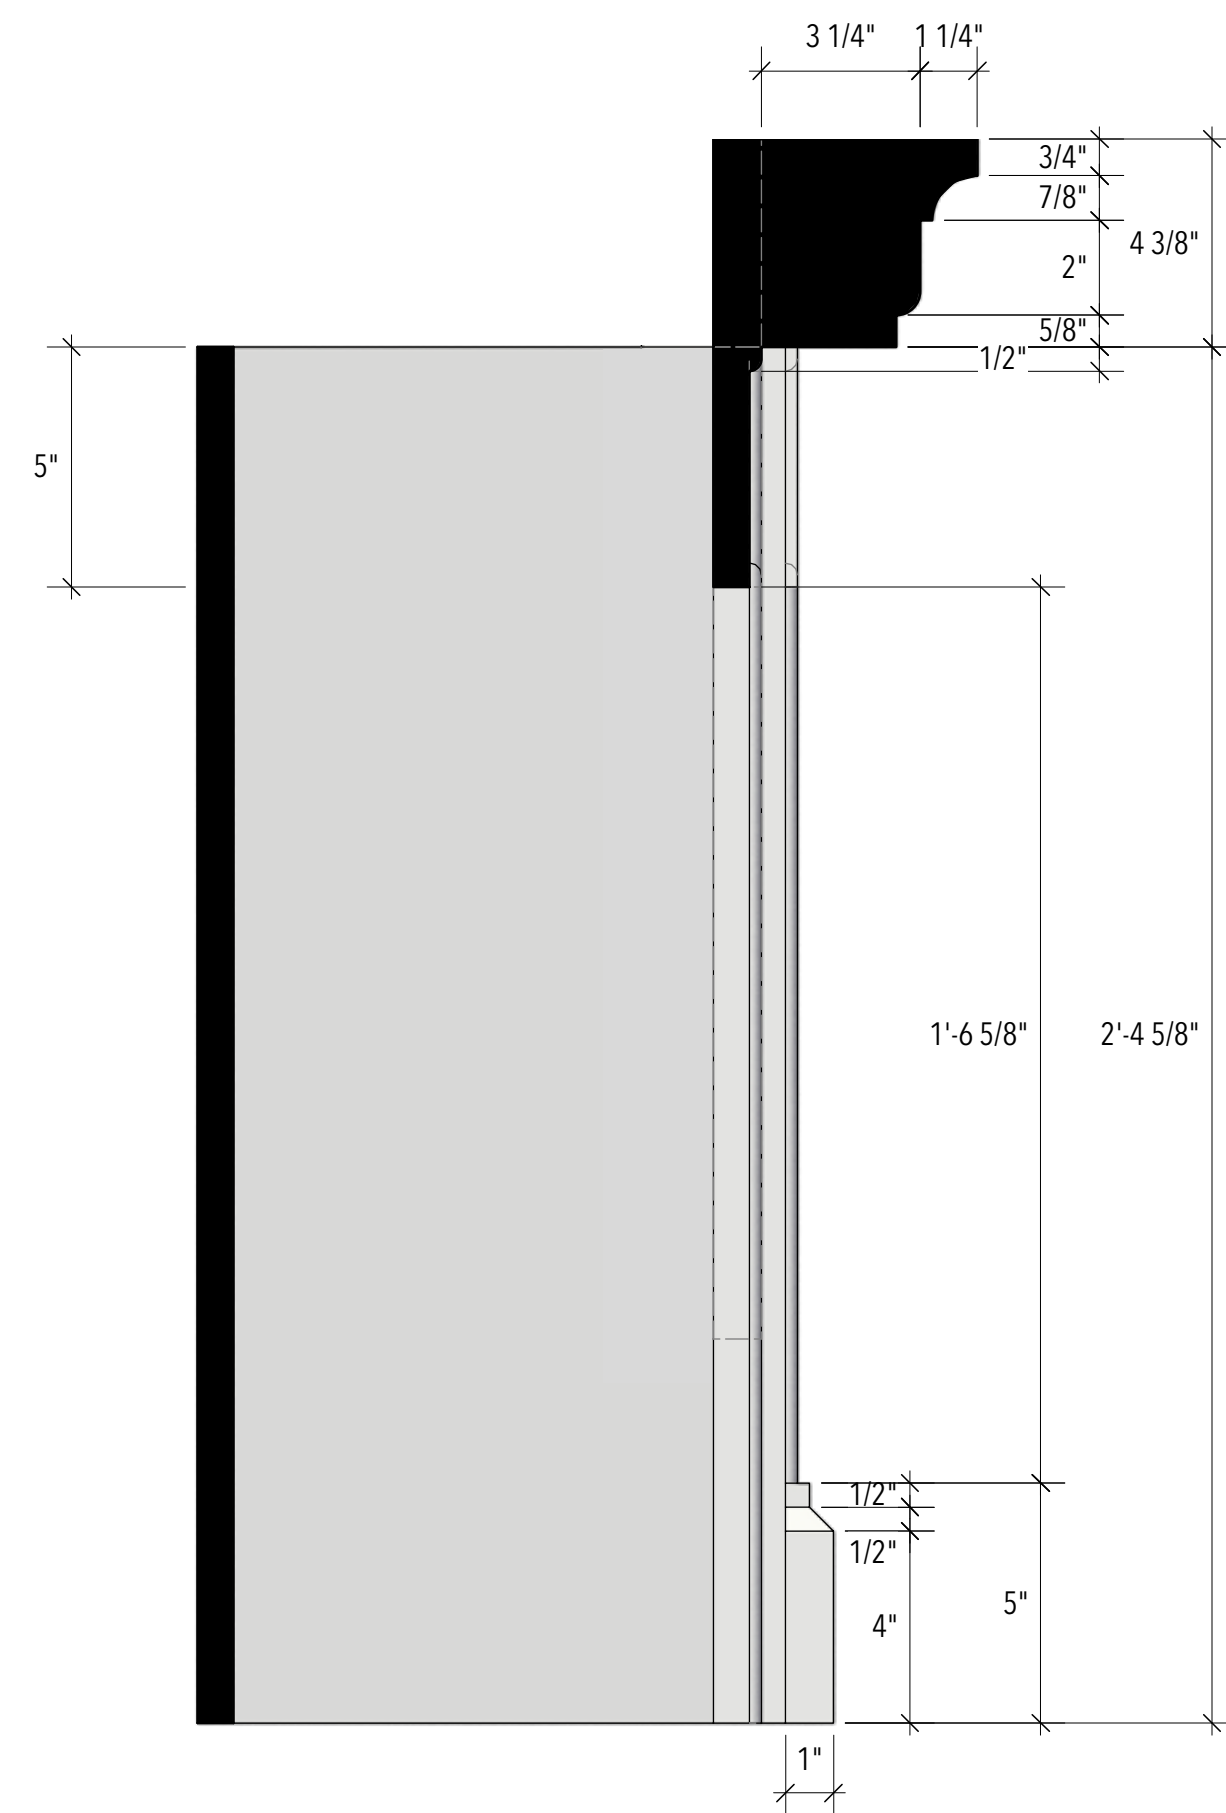

**E-5 assemblage unit window/fireplace: front**

**E-6 assemblage unit fireplace: section EE'**  
Scale: 3" = 1'-0"

**E-7 fireplace section FF'**  
Scale: 3" = 1'-0"