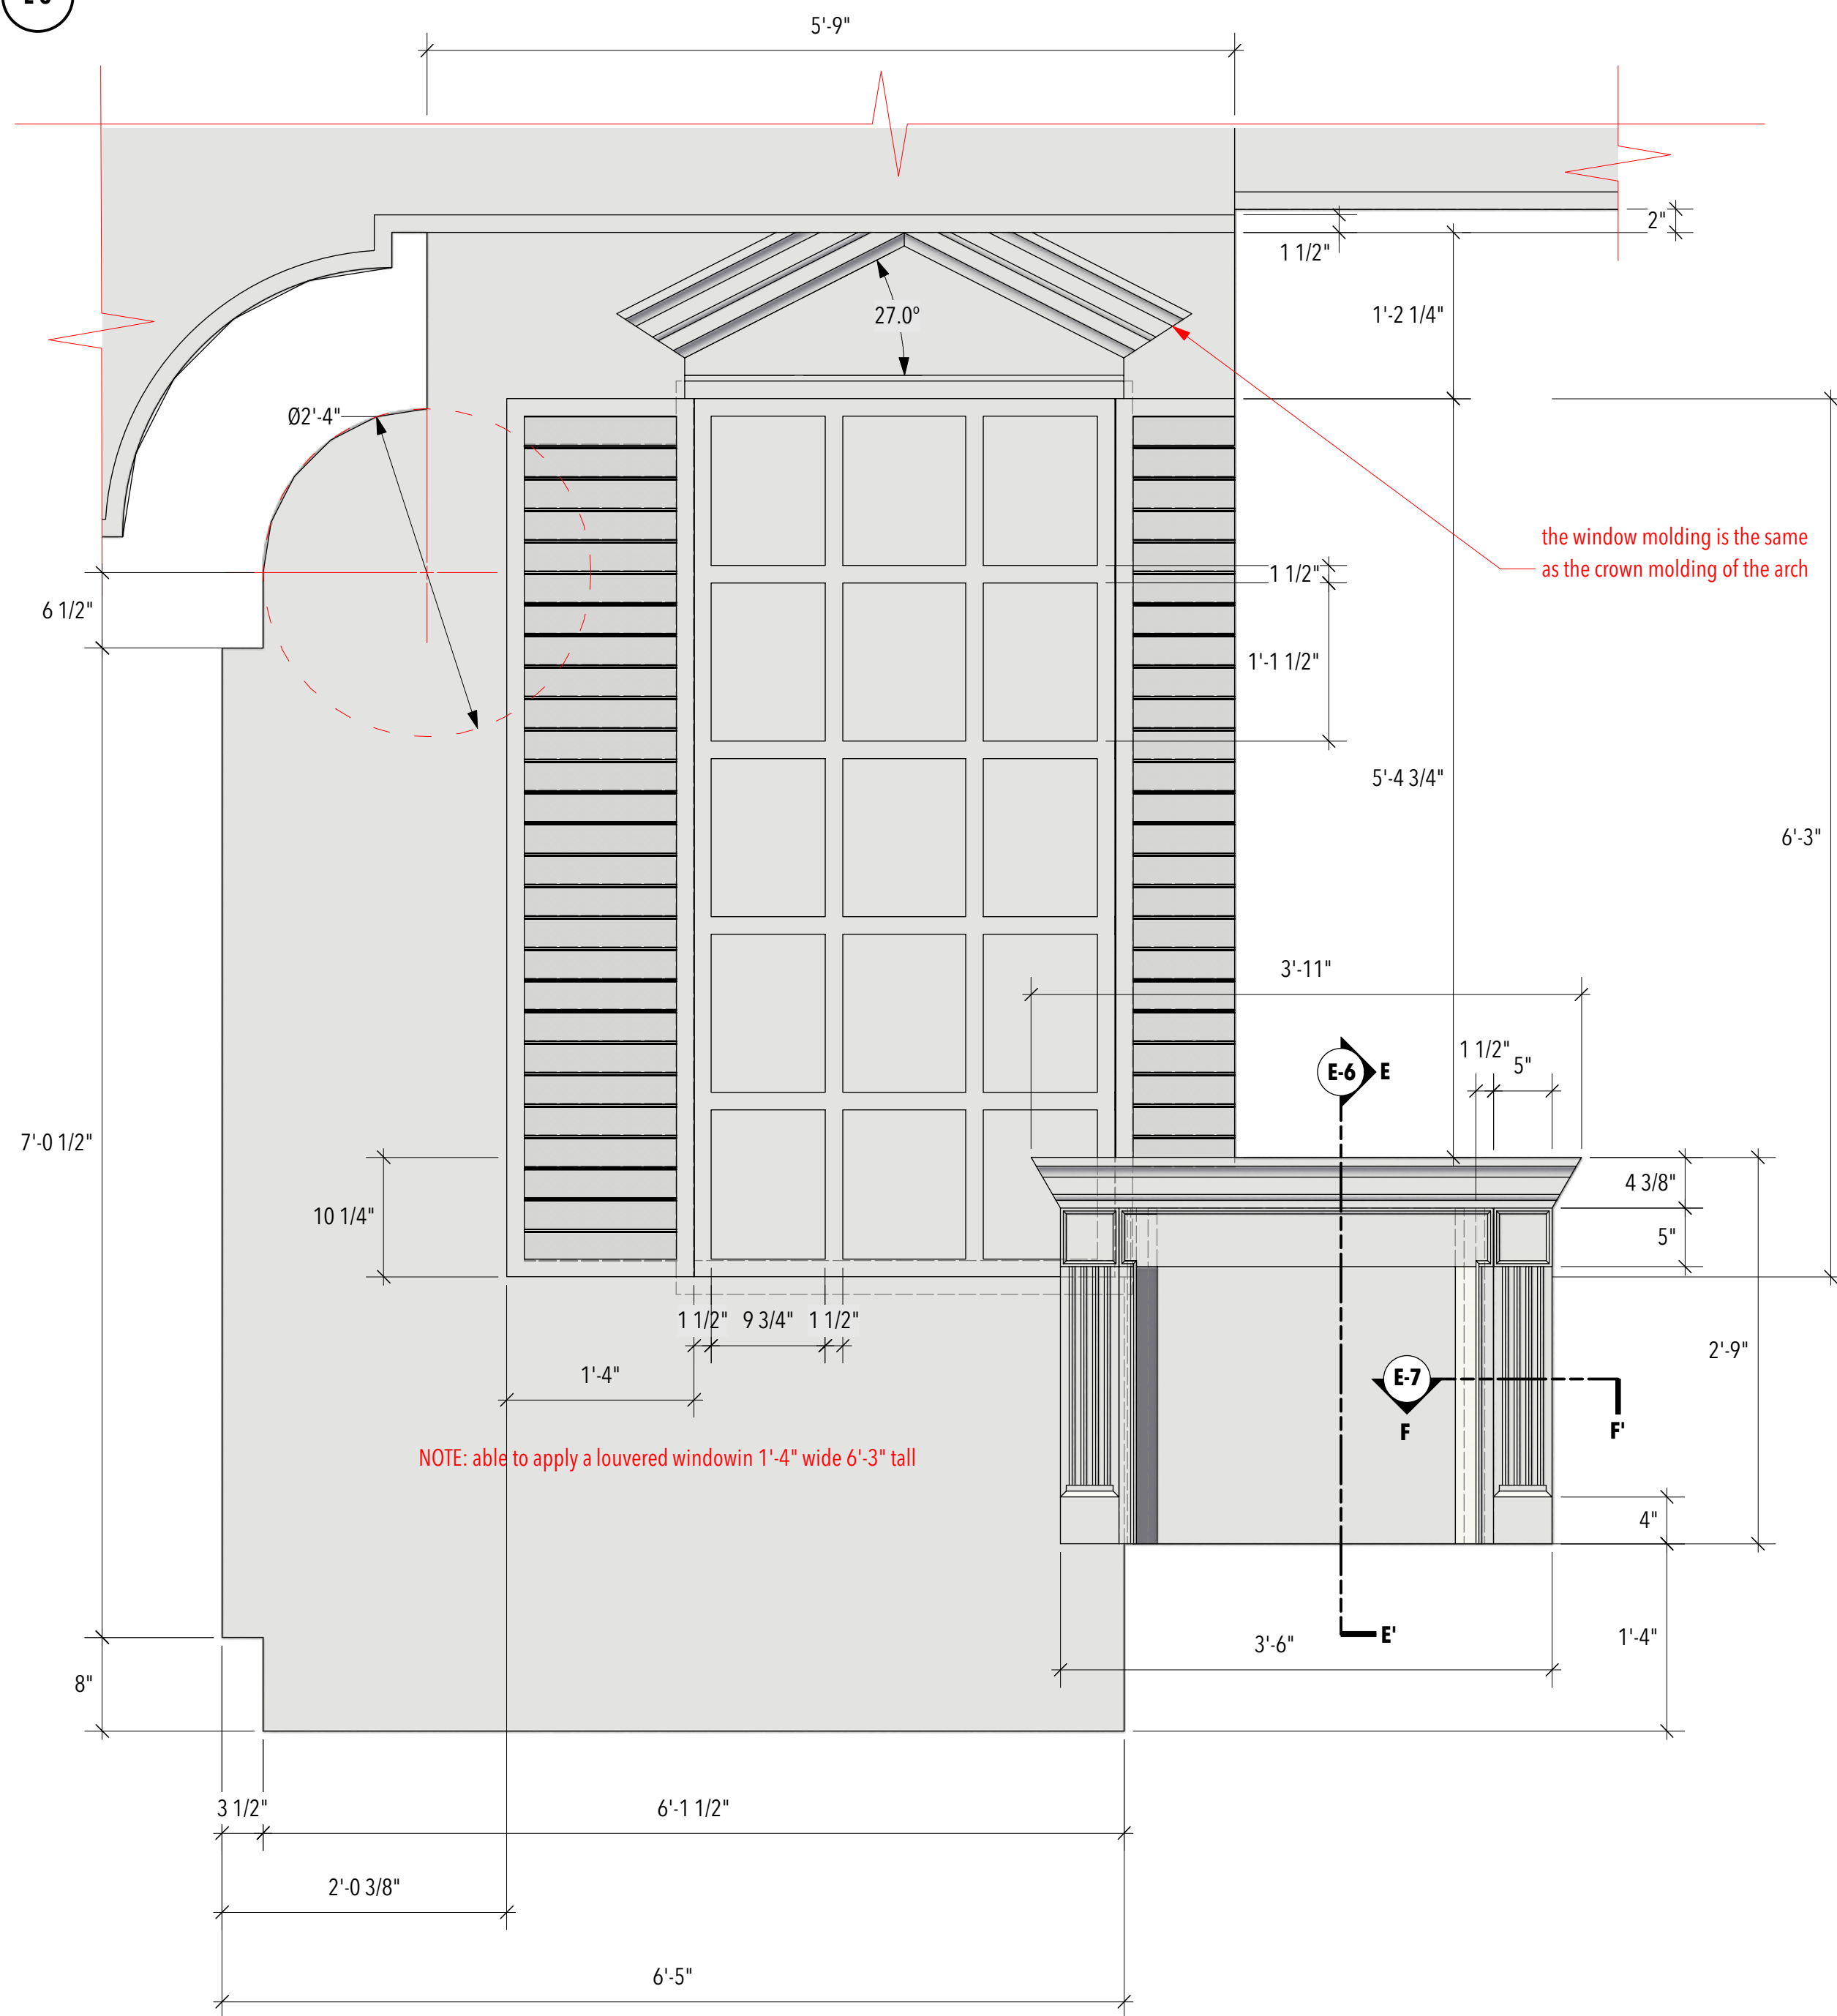

**E-5 assemblage unit window/fireplace: front**

**E-6 assemblage unit fireplace: section EE'**  
Scale: 3" = 1'-0"

**E-7 fireplace section FF'**  
Scale: 3" = 1'-0"