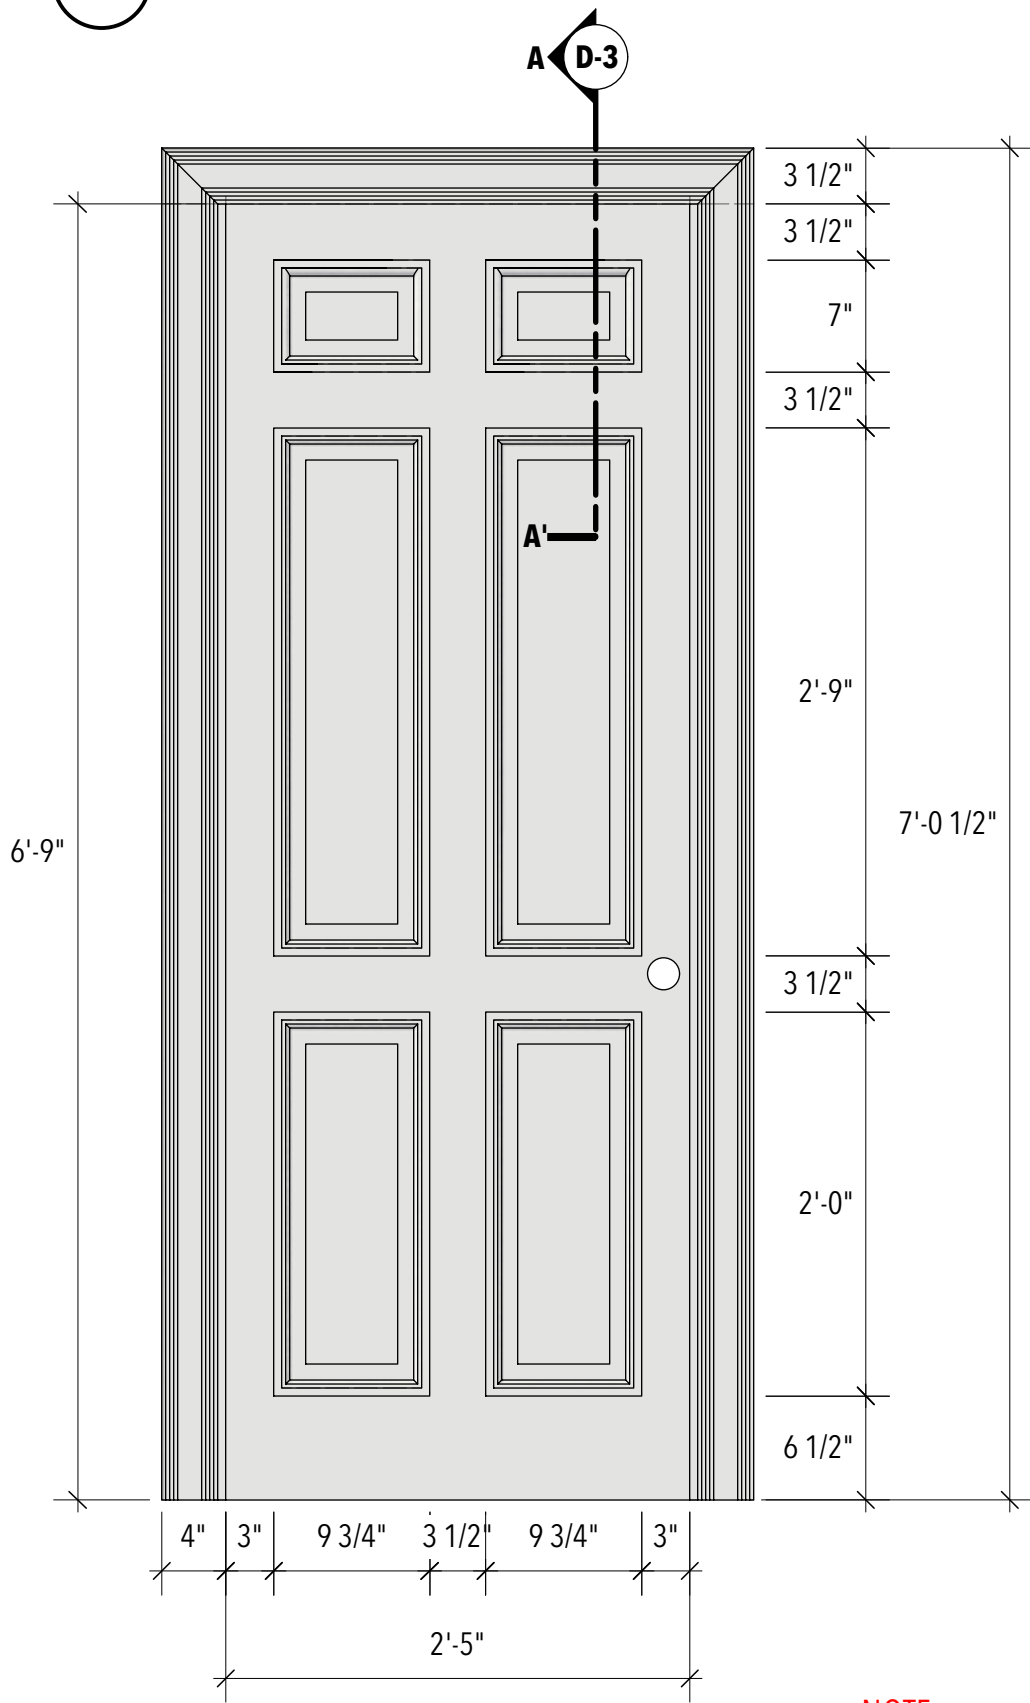

D-1 door: front

D-3 door: section AA'
Scale: 3" = 1'-0"

NOTE:
- the door molding can be flexible depending on what we find

D-2 door: plan

Phoenix Theatre Indianapolis

Director: Mikael Burke
Scene Designer: Inseung Park
Technical Director: Zac Hunter

THE AGITATORS

Drafter: Inseung Park

Scale: 1/2" = 1'-0"

door

Date: Nov 4, 2019

6

Of 9