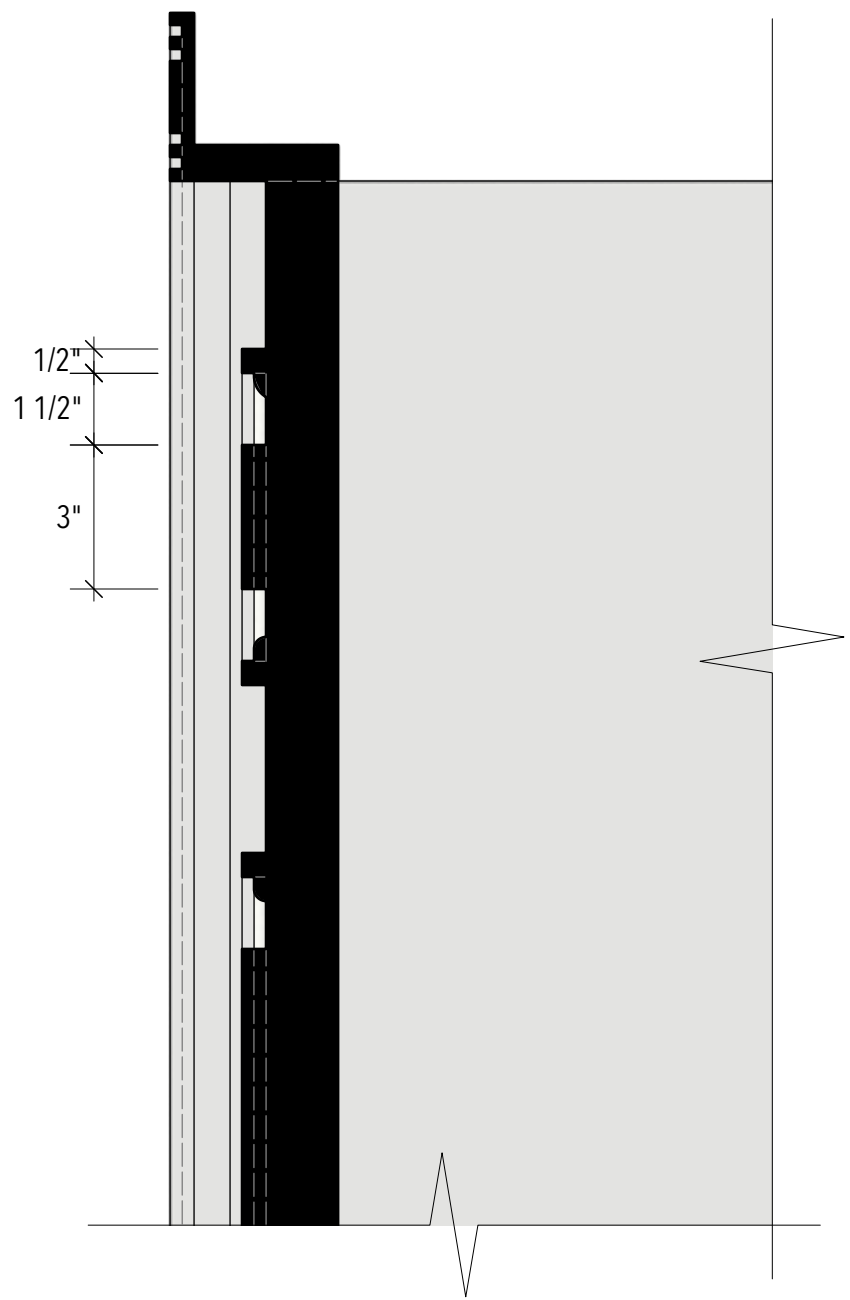

D-1 door: front

D-3 door: section AA'
Scale: 3" = 1'-0"

NOTE:
- the door molding can be flexible depending on what we find

D-2 door: plan

Phoenix Theatre Indianapolis

Director: Mikael Burke
Scene Designer: Inseung Park
Technical Director: Zac Hunter

THE AGITATORS

Drafter: Inseung Park

Scale: 1/2" = 1'-0"

door

Date: Nov 4, 2019

6

Of 9