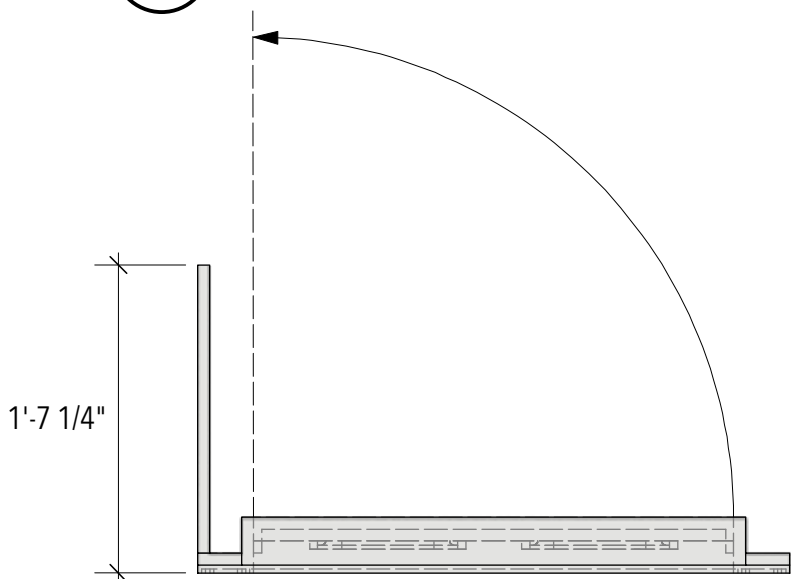

D-1 door: front

D-3 door: section AA'
Scale: 3" = 1'-0"

NOTE:
- the door molding can be flexible depending on what we find

D-2 door: plan

Phoenix Theatre Indianapolis

Director: Mikael Burke
Scene Designer: Inseung Park
Technical Director: Zac Hunter

THE AGITATORS

Drafter: Inseung Park

Scale: 1/2" = 1'-0"

door

Date: Nov 4, 2019

6

Of 9