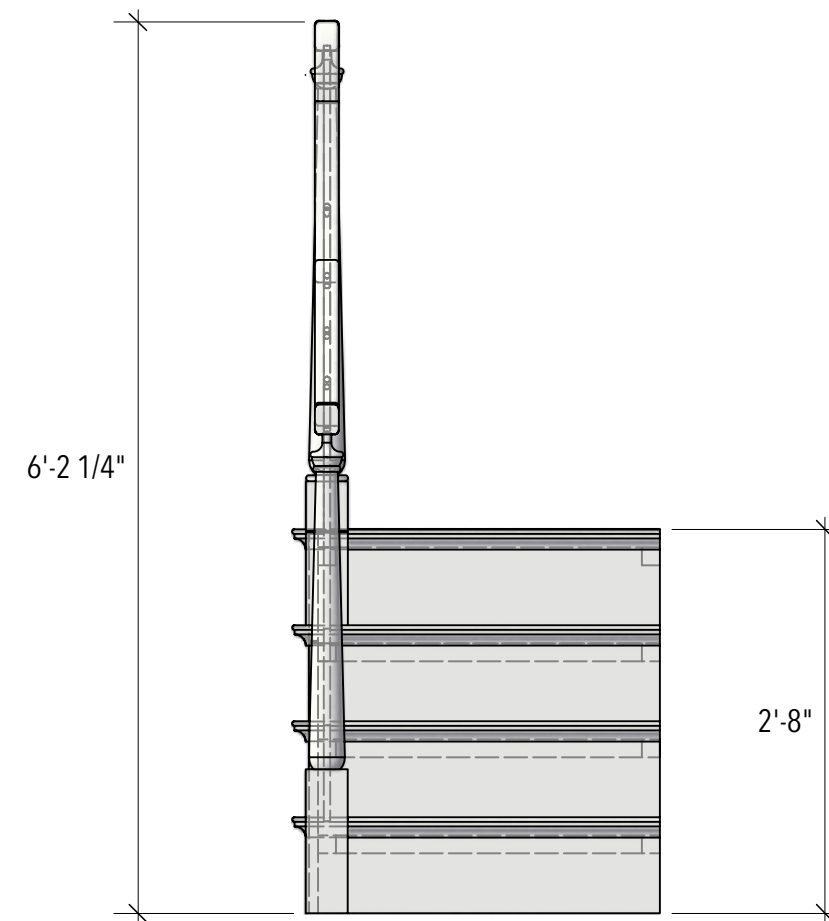

**B-1 stairs: front**

**NOTE:**  
 - the stairs unit sits on the platform 1 and platform 2  
 - in this pink area: try not to include any leg to support the unit - it would be reflected on the window

**B-2 stairs: plan**

**B-4 tread molding detail**  
 Scale: 3" = 1'-0"

**B-7 tread molding section**  
 Scale: 3" = 1'-0"

**B-3 stairs: right**

**B-5 newel post 1 detail**  
 Scale: 2" = 1'-0"

**B-6 newel post 2 detail**  
 Scale: 2" = 1'-0"