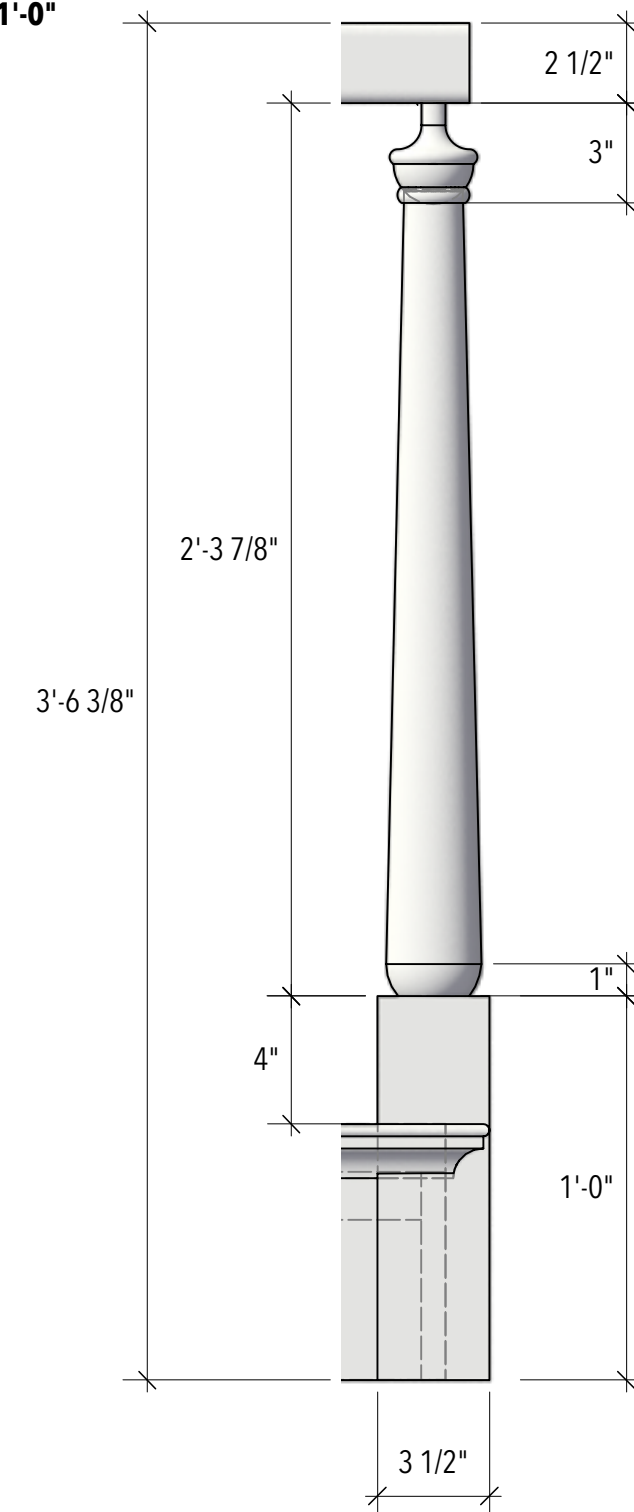

**B-1 stairs: front**

**NOTE:**  
 - the stairs unit sits on the platform 1 and platform 2  
 - in this pink area: try not to include any leg to support the unit - it would be reflected on the window

**B-2 stairs: plan**

**B-4 tread molding detail**  
 Scale: 3" = 1'-0"

**B-7 tread molding section**  
 Scale: 3" = 1'-0"

**B-3 stairs: right**

**B-5 newel post 1 detail**  
 Scale: 2" = 1'-0"

**B-6 newel post 2 detail**  
 Scale: 2" = 1'-0"

Phoenix Theatre Indianapolis

**THE AGITATORS**

Director: Mikael Burke  
 Scene Designer: Inseung Park  
 Technical Director: Zac Hunter

stairs

Drafter: Inseung Park

Scale: 3/4" = 1'-0"

Date: Nov 4, 2019