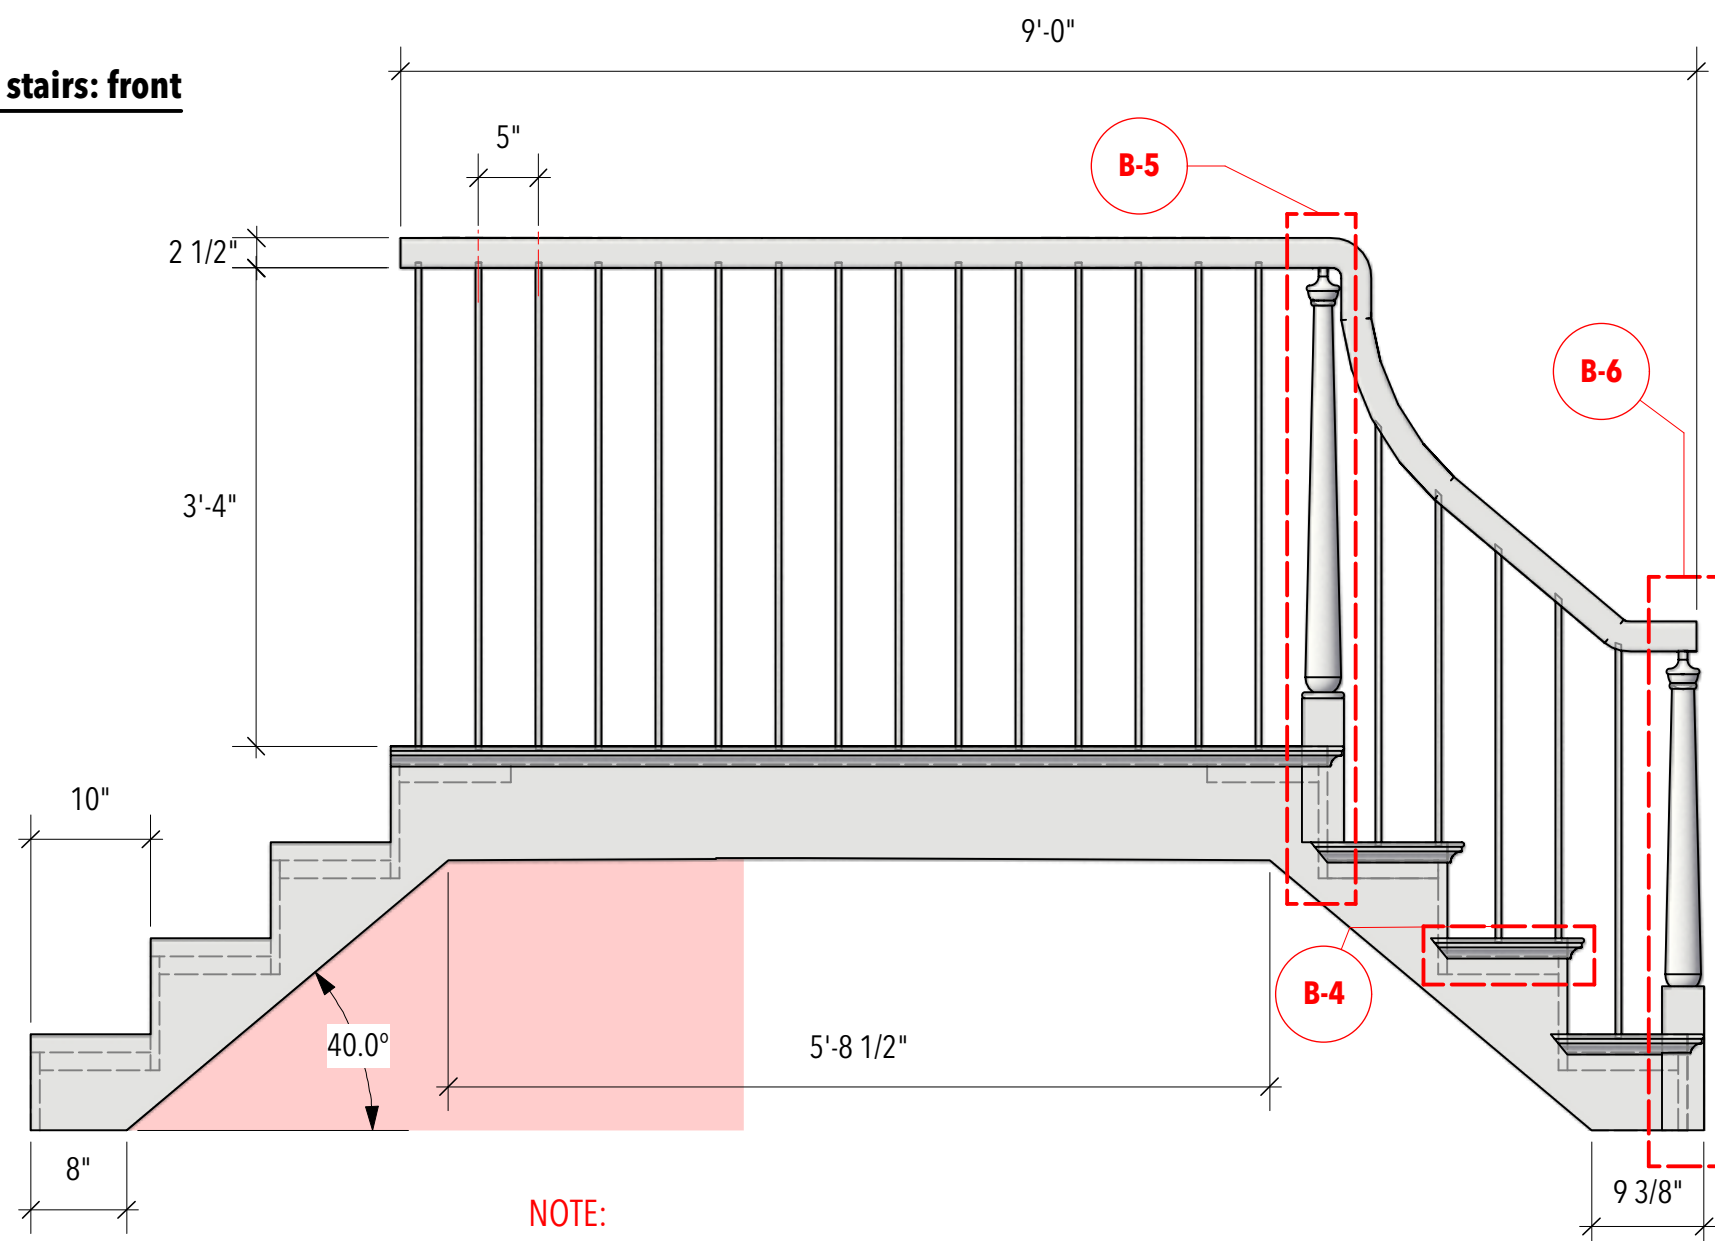

**B-1 stairs: front**

**NOTE:**  
 - the stairs unit sits on the platform 1 and platform 2  
 - in this pink area: try not to include any leg to support the unit - it would be reflected on the window

**B-2 stairs: plan**

**B-4 tread molding detail**  
 Scale: 3" = 1'-0"

**B-7 tread molding section**  
 Scale: 3" = 1'-0"

**B-3 stairs: right**

**B-5 newel post 1 detail**  
 Scale: 2" = 1'-0"

**B-6 newel post 2 detail**  
 Scale: 2" = 1'-0"

Phoenix Theatre Indianapolis

**THE AGITATORS**

Director: Mikael Burke  
 Scene Designer: Inseung Park  
 Technical Director: Zac Hunter

stairs

Drafter: Inseung Park

Scale: 3/4" = 1'-0"

Date: Nov 4, 2019