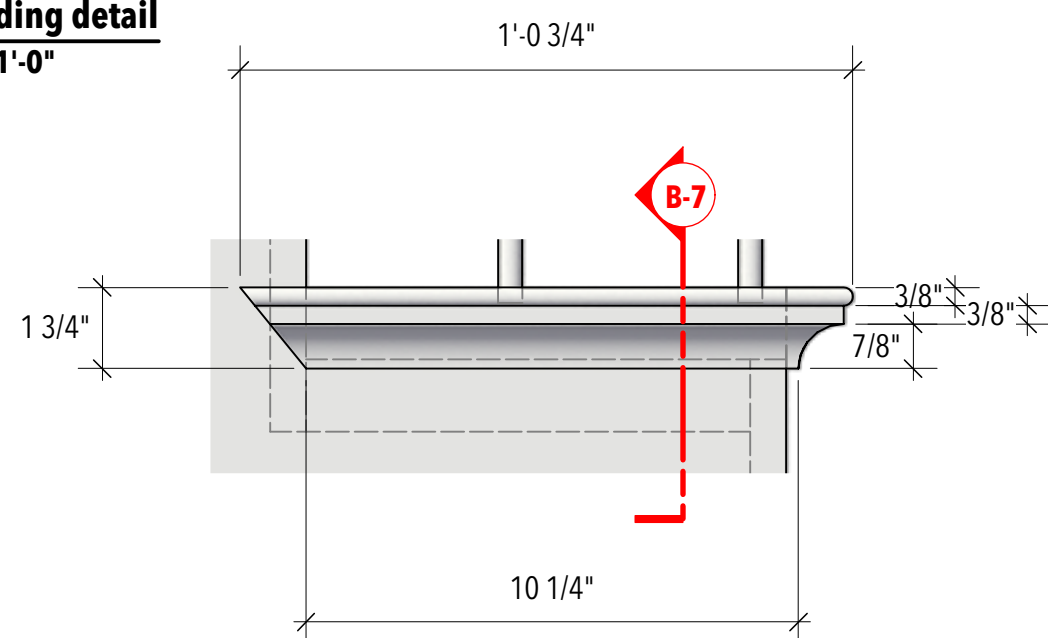

**B-1 stairs: front**

**NOTE:**  
 - the stairs unit sits on the platform 1 and platform 2  
 - in this pink area: try not to include any leg to support the unit - it would be reflected on the window

**B-2 stairs: plan**

**B-4 tread molding detail**  
 Scale: 3" = 1'-0"

**B-7 tread molding section**  
 Scale: 3" = 1'-0"

**B-3 stairs: right**

**B-5 newel post 1 detail**  
 Scale: 2" = 1'-0"

**B-6 newel post 2 detail**  
 Scale: 2" = 1'-0"

Phoenix Theatre Indianapolis

**THE AGITATORS**

Director: Mikael Burke  
 Scene Designer: Inseung Park  
 Technical Director: Zac Hunter

stairs

Drafter: Inseung Park

Scale: 3/4" = 1'-0"

Date: Nov 4, 2019