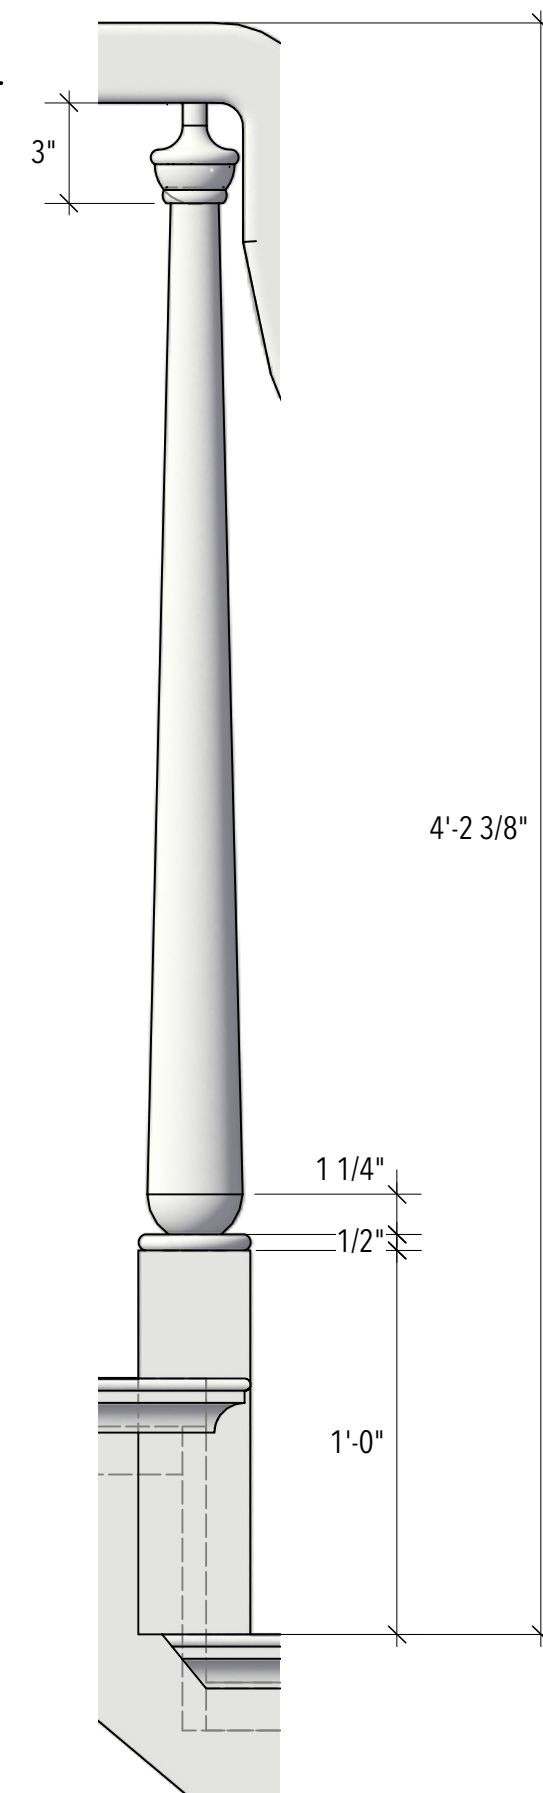

**B-1 stairs: front**

**NOTE:**  
 - the stairs unit sits on the platform 1 and platform 2  
 - in this pink area: try not to include any leg to support the unit - it would be reflected on the window

**B-2 stairs: plan**

**B-4 tread molding detail**  
 Scale: 3" = 1'-0"

**B-7 tread molding section**  
 Scale: 3" = 1'-0"

**B-3 stairs: right**

**B-5 newel post 1 detail**  
 Scale: 2" = 1'-0"

**B-6 newel post 2 detail**  
 Scale: 2" = 1'-0"