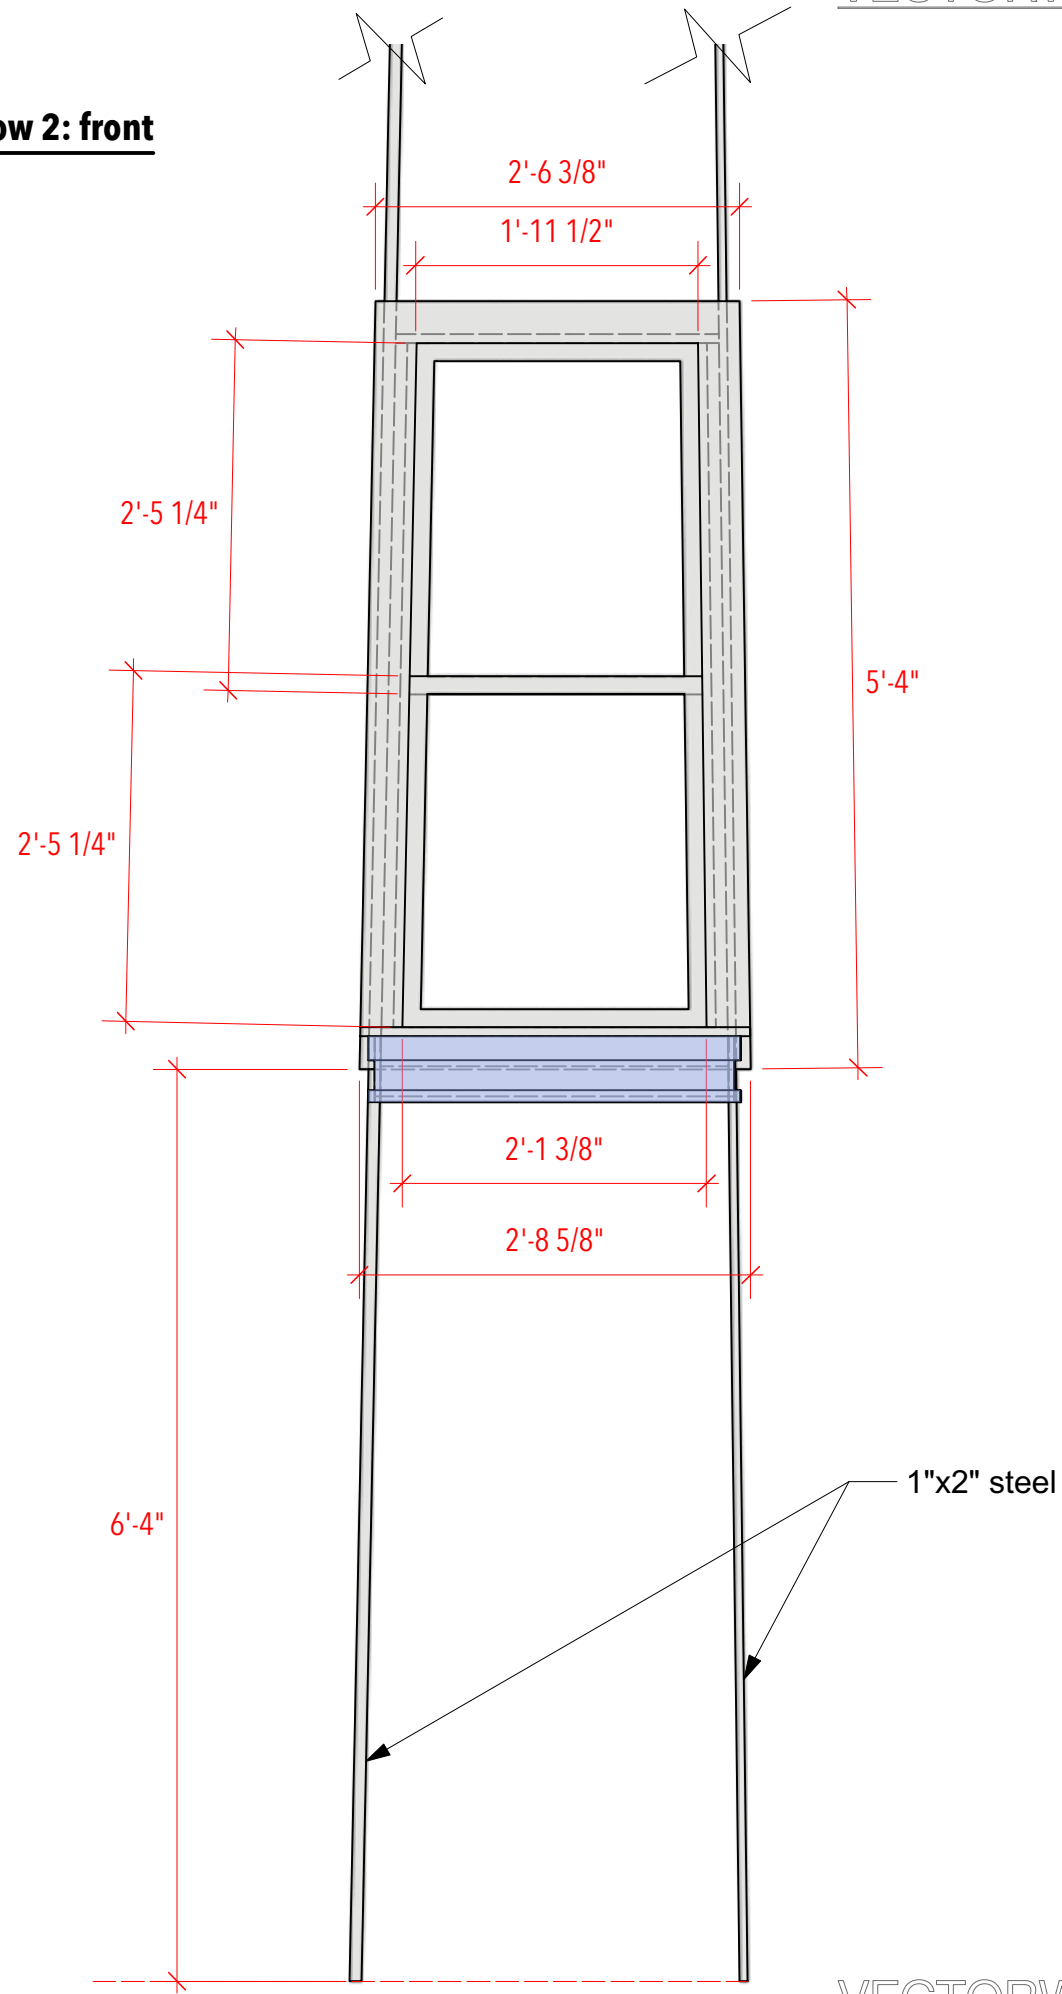

C-1 window 2: front

D-1 window 3: front

University of New Mexico

Director: Erik Ehn
Scene Designer: Inseung Park
Technical Director: Stephen Tomlin

Con Flama

window 2, 3

Drafter: Inseung Park Scale: 1" = 1'-0"