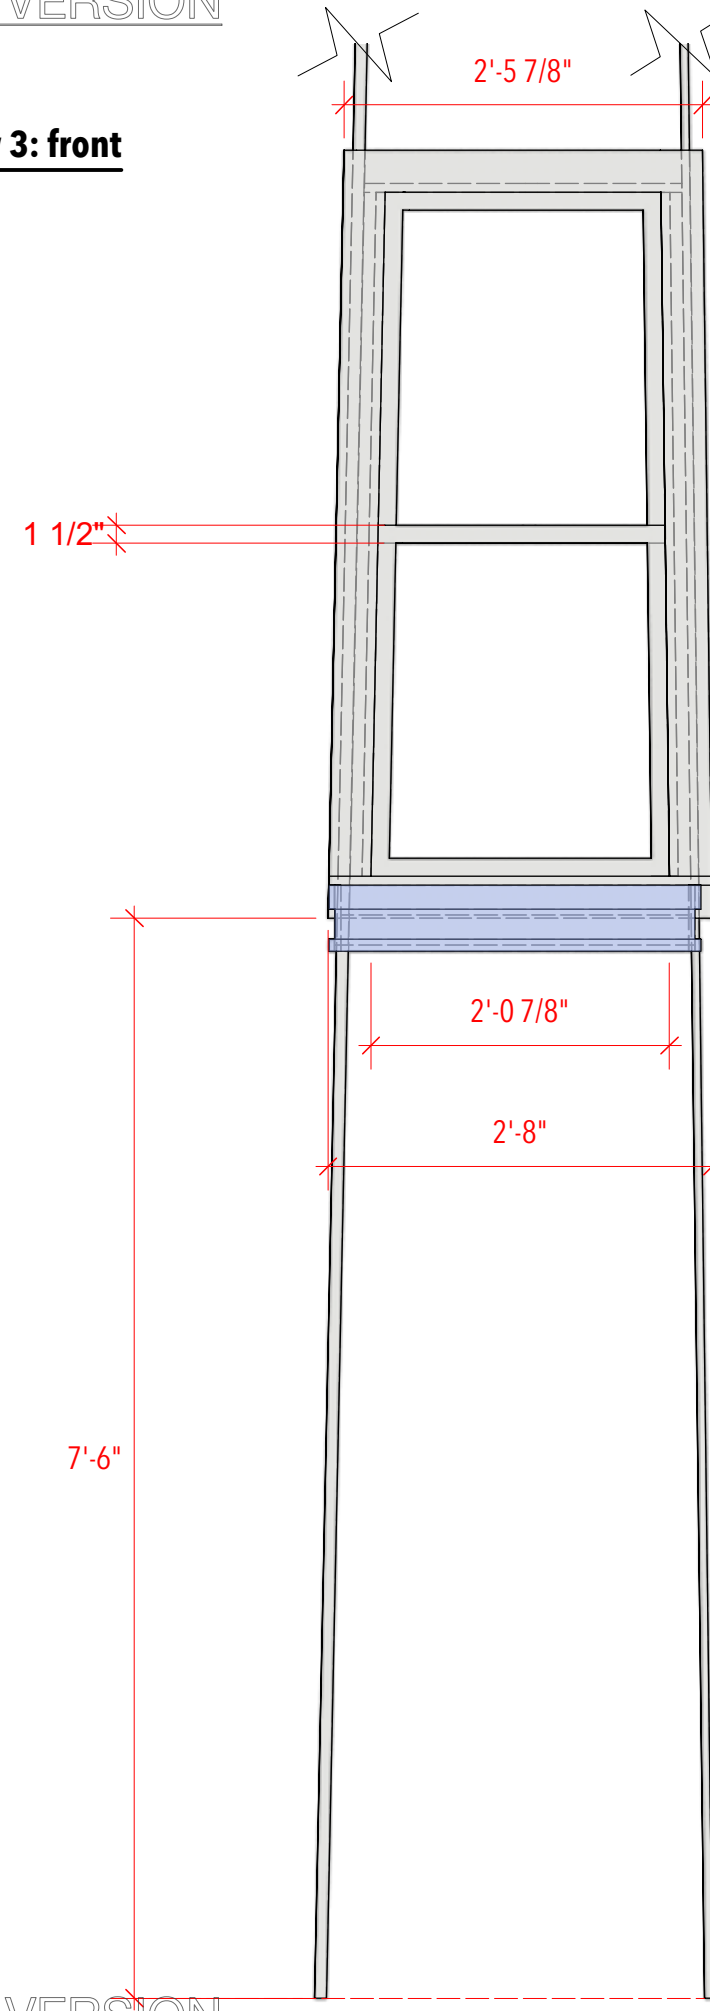

C-1 window 2: front

D-1 window 3: front

University of New Mexico

Director: Erik Ehn
Scene Designer: Inseung Park
Technical Director: Stephen Tomlin

Con Flama

window 2, 3

Drafter: Inseung Park Scale: 1" = 1'-0"