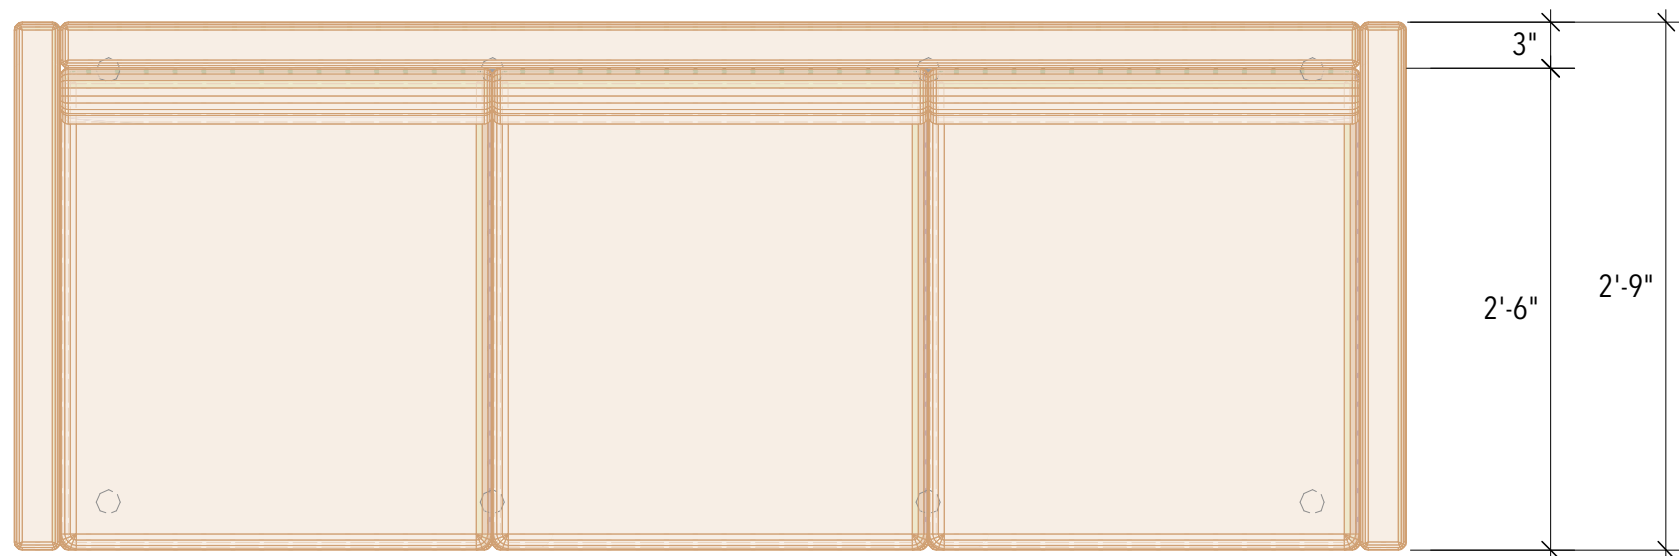

J-1 sofa: front

J-3 sofa: section

J-2 sofa: plan

reference

The Winnipisaukee Playhouse

Guess Who's Coming To Dinner

sofa

9-1

Director: Neil Pankhurst
Scene Designer: Inseung Park
Technical Director: Andrew Stuart

Date: July 16, 2019

Scale: 1" = 1'-0"

Of 9

Drafter: Inseung Park