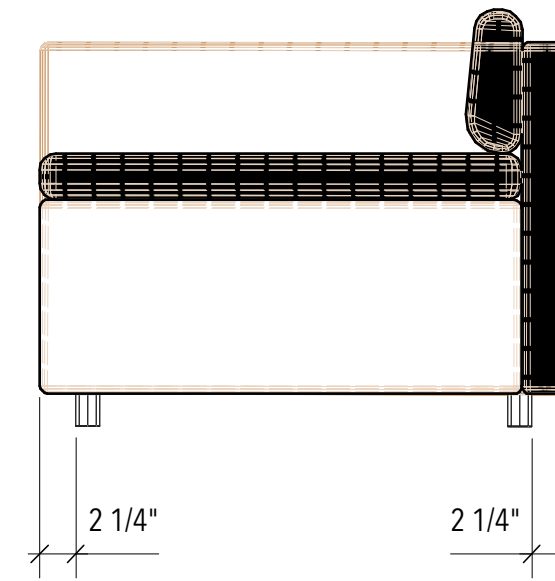

J-1 sofa: front

J-3 sofa: section

J-2 sofa: plan

reference

The Winnipisaukee Playhouse

Guess Who's Coming To Dinner

sofa

9-1

Director: Neil Pankhurst
Scene Designer: Inseung Park
Technical Director: Andrew Stuart

Date: July 16, 2019

Scale: 1" = 1'-0"

Of 9

Drafter: Inseung Park