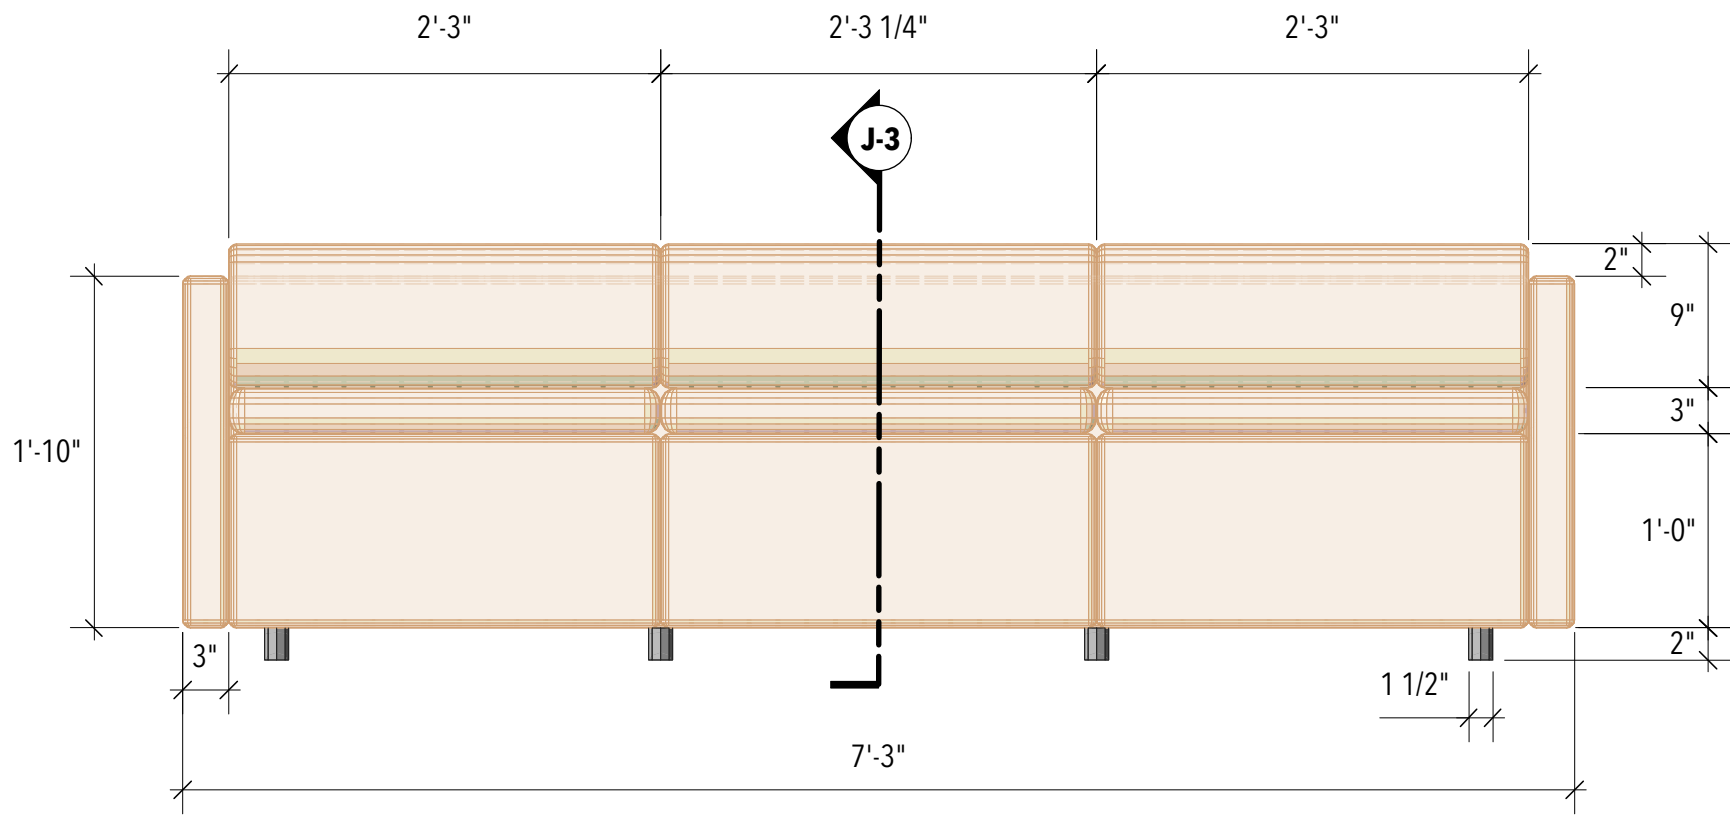

J-1 sofa: front

J-3 sofa: section

J-2 sofa: plan

reference

The Winnipisaukee Playhouse

Guess Who's Coming To Dinner

sofa

9-1

Director: Neil Pankhurst
Scene Designer: Inseung Park
Technical Director: Andrew Stuart

Date: July 16, 2019

Scale: 1" = 1'-0"

Of 9

Drafter: Inseung Park