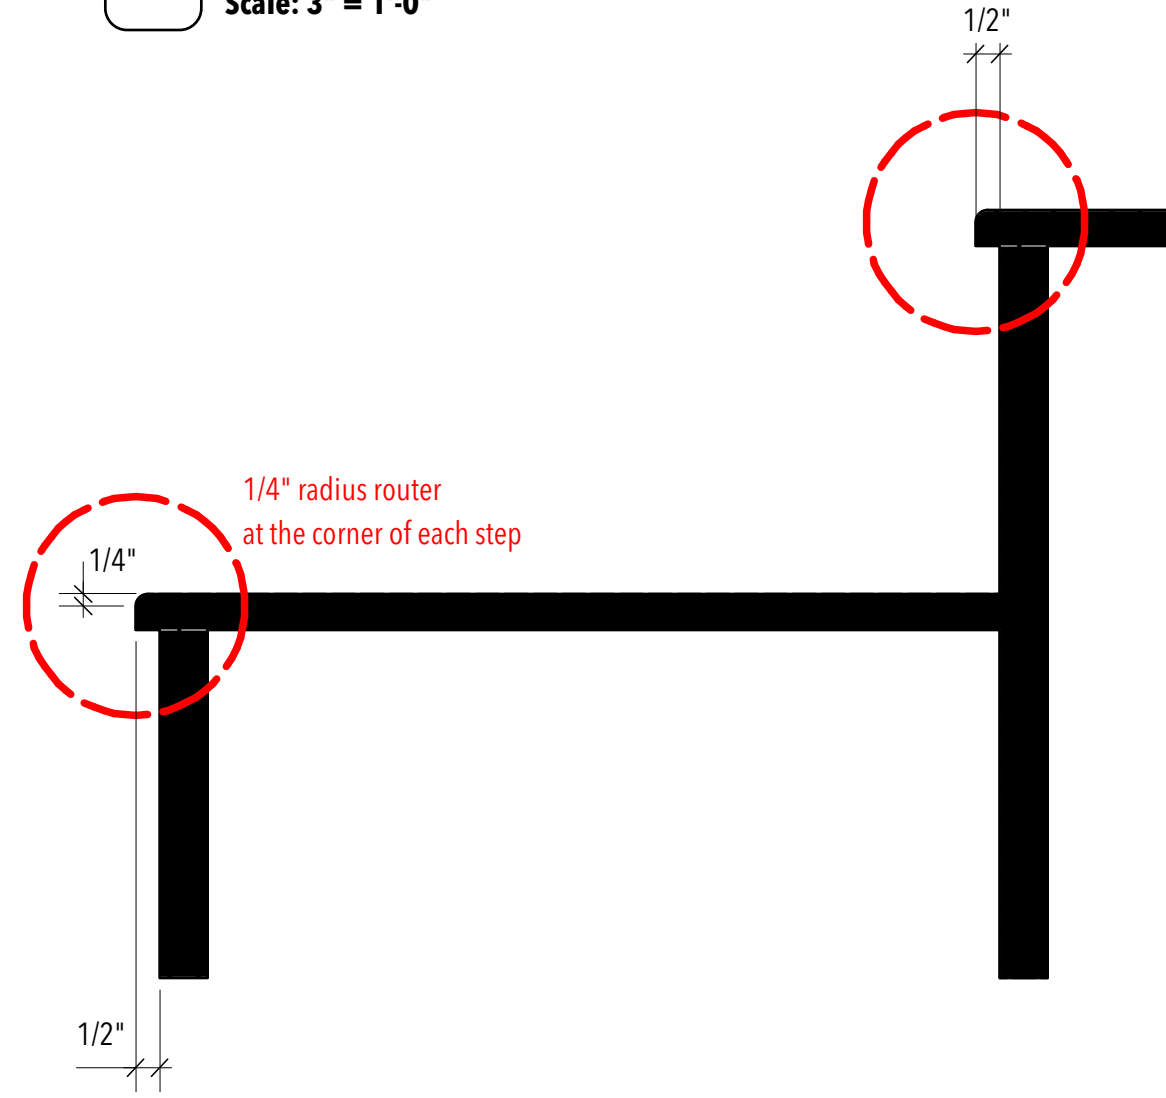

G-1 platform-terrace/dining: front

G-3 section details
Scale: 3" = 1'-0"

G-2 platform: plan

The Winnepesaukee Playhouse

Guess Who's Coming To Dinner

Director: Neil Pankhurst
Scenic Designer: Inseung Park
Technical director: Andrew Stuart

G. platform (terrace & dining)

Scale: 1/2" = 1'-0"

Date: July 16, 2019

Drafter: Inseung Park