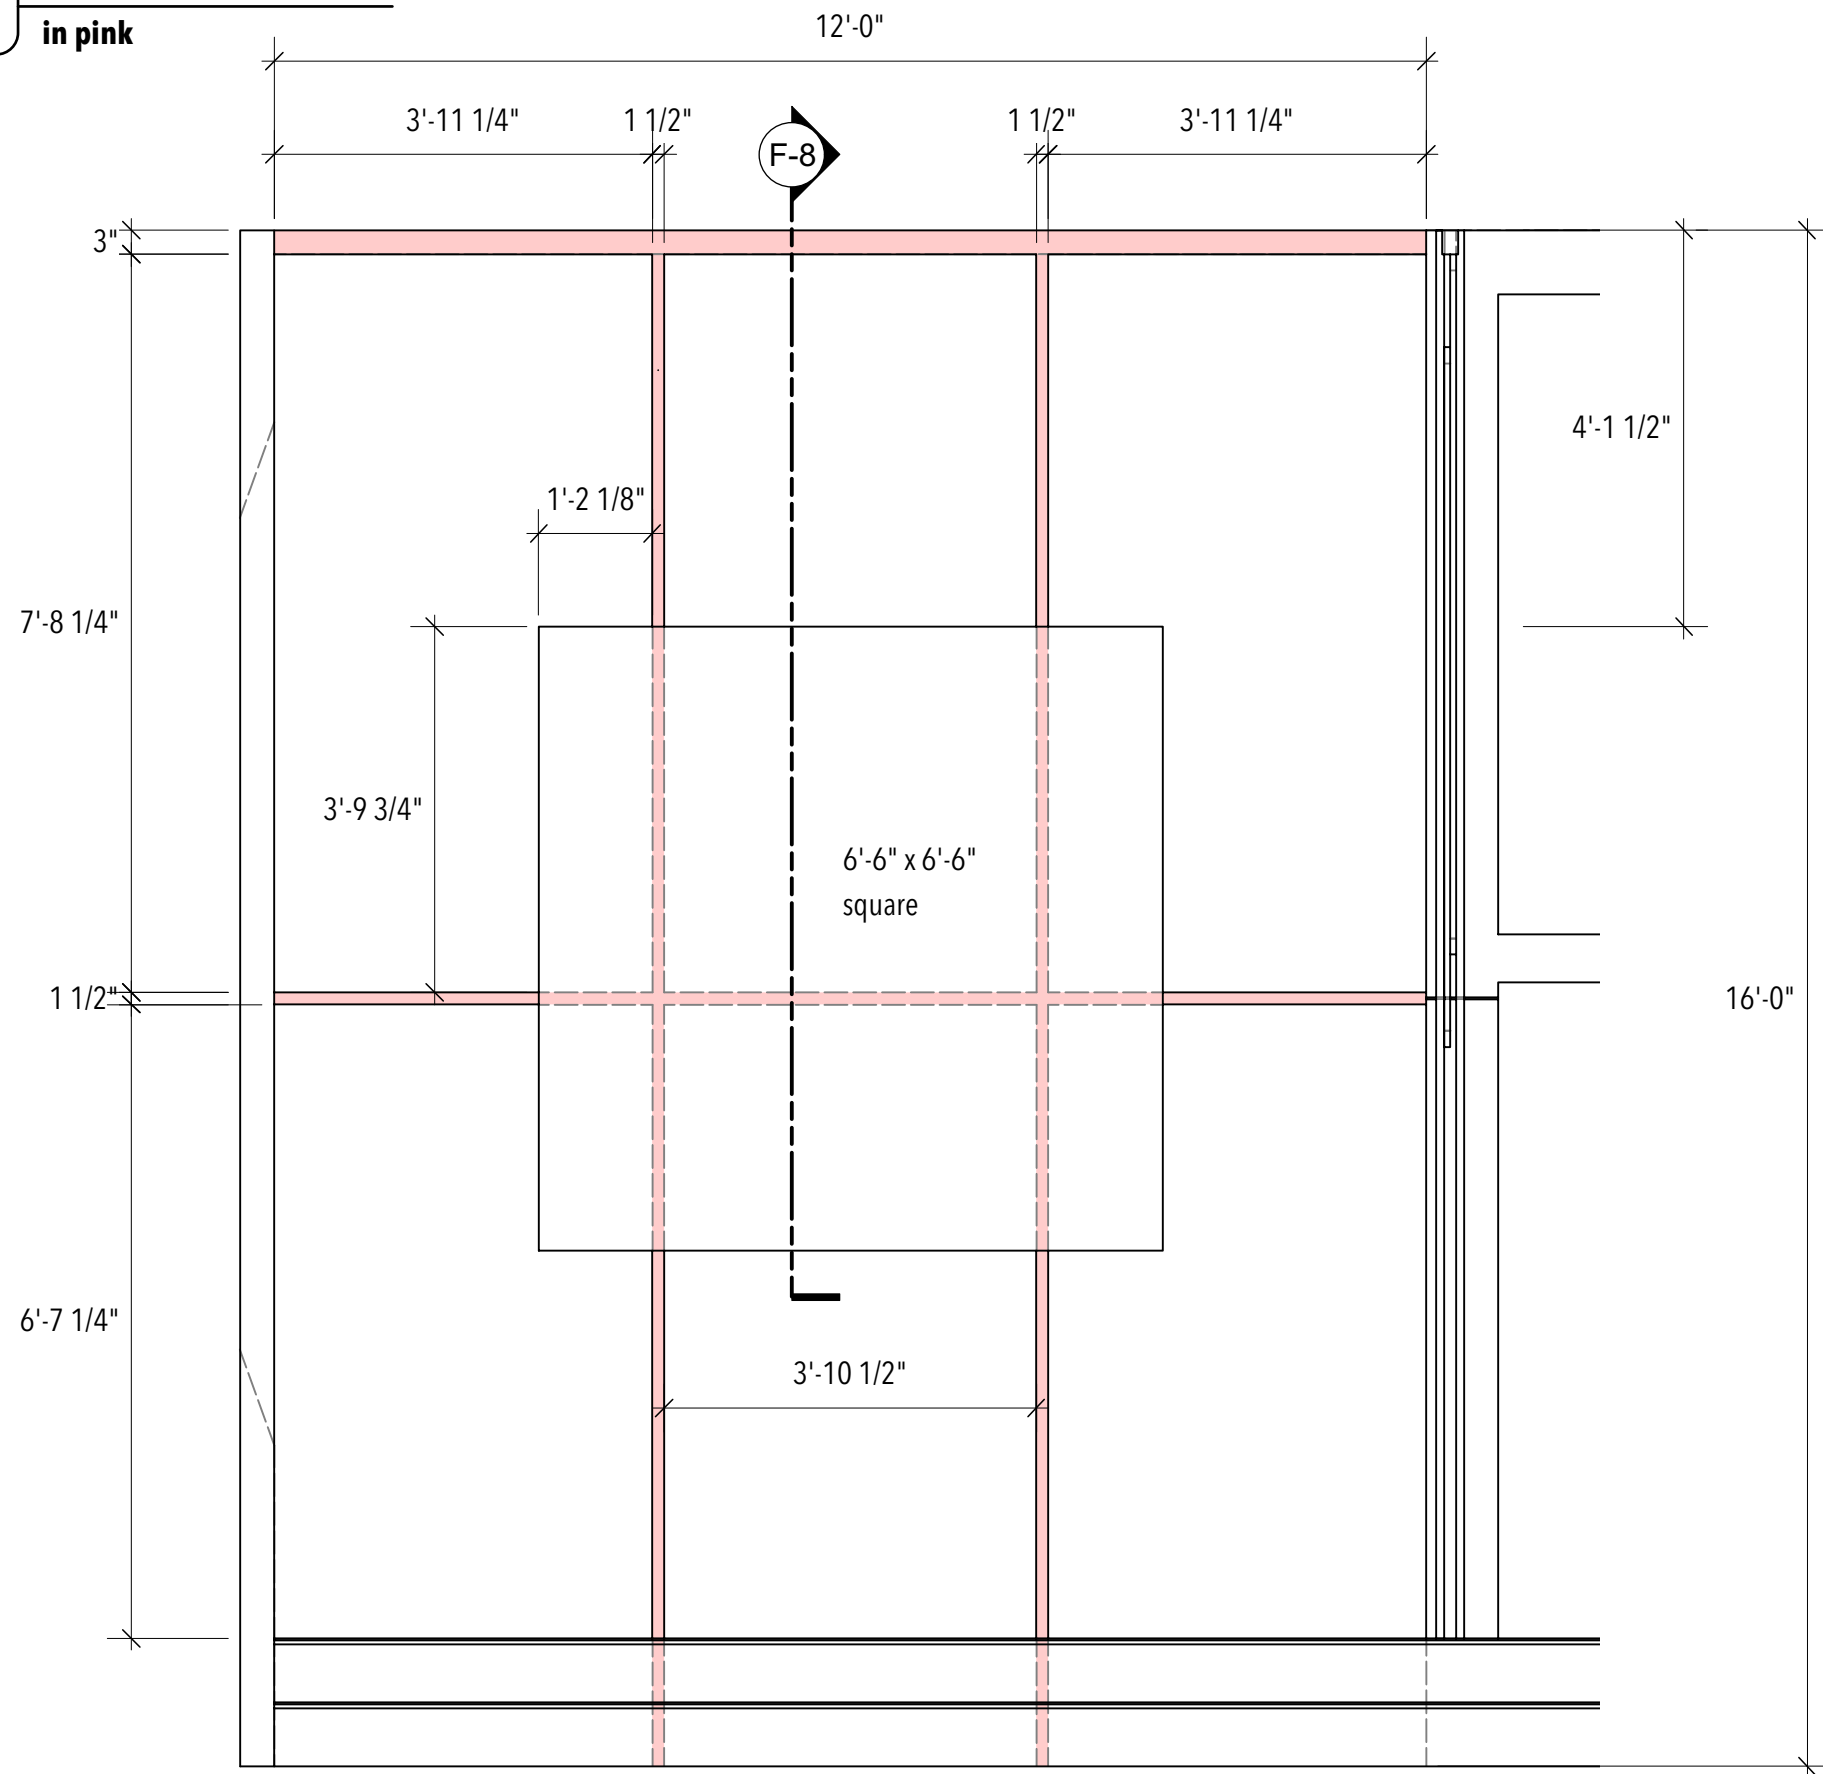

F-7 terrace window 3: front
in pink

F-8 section details
Scale: 3/4" = 1'-0"

F. terrace window 3

Guess Who's Coming To Dinner

Director: Neil Pankhurst
Scenic Designer: Inseung Park
Technical director: Andrew Stuart

The Winnepesaukee Playhouse

Date: July 16, 2019

Scale: 1/2" = 1'-0"

Drafter: Inseung Park