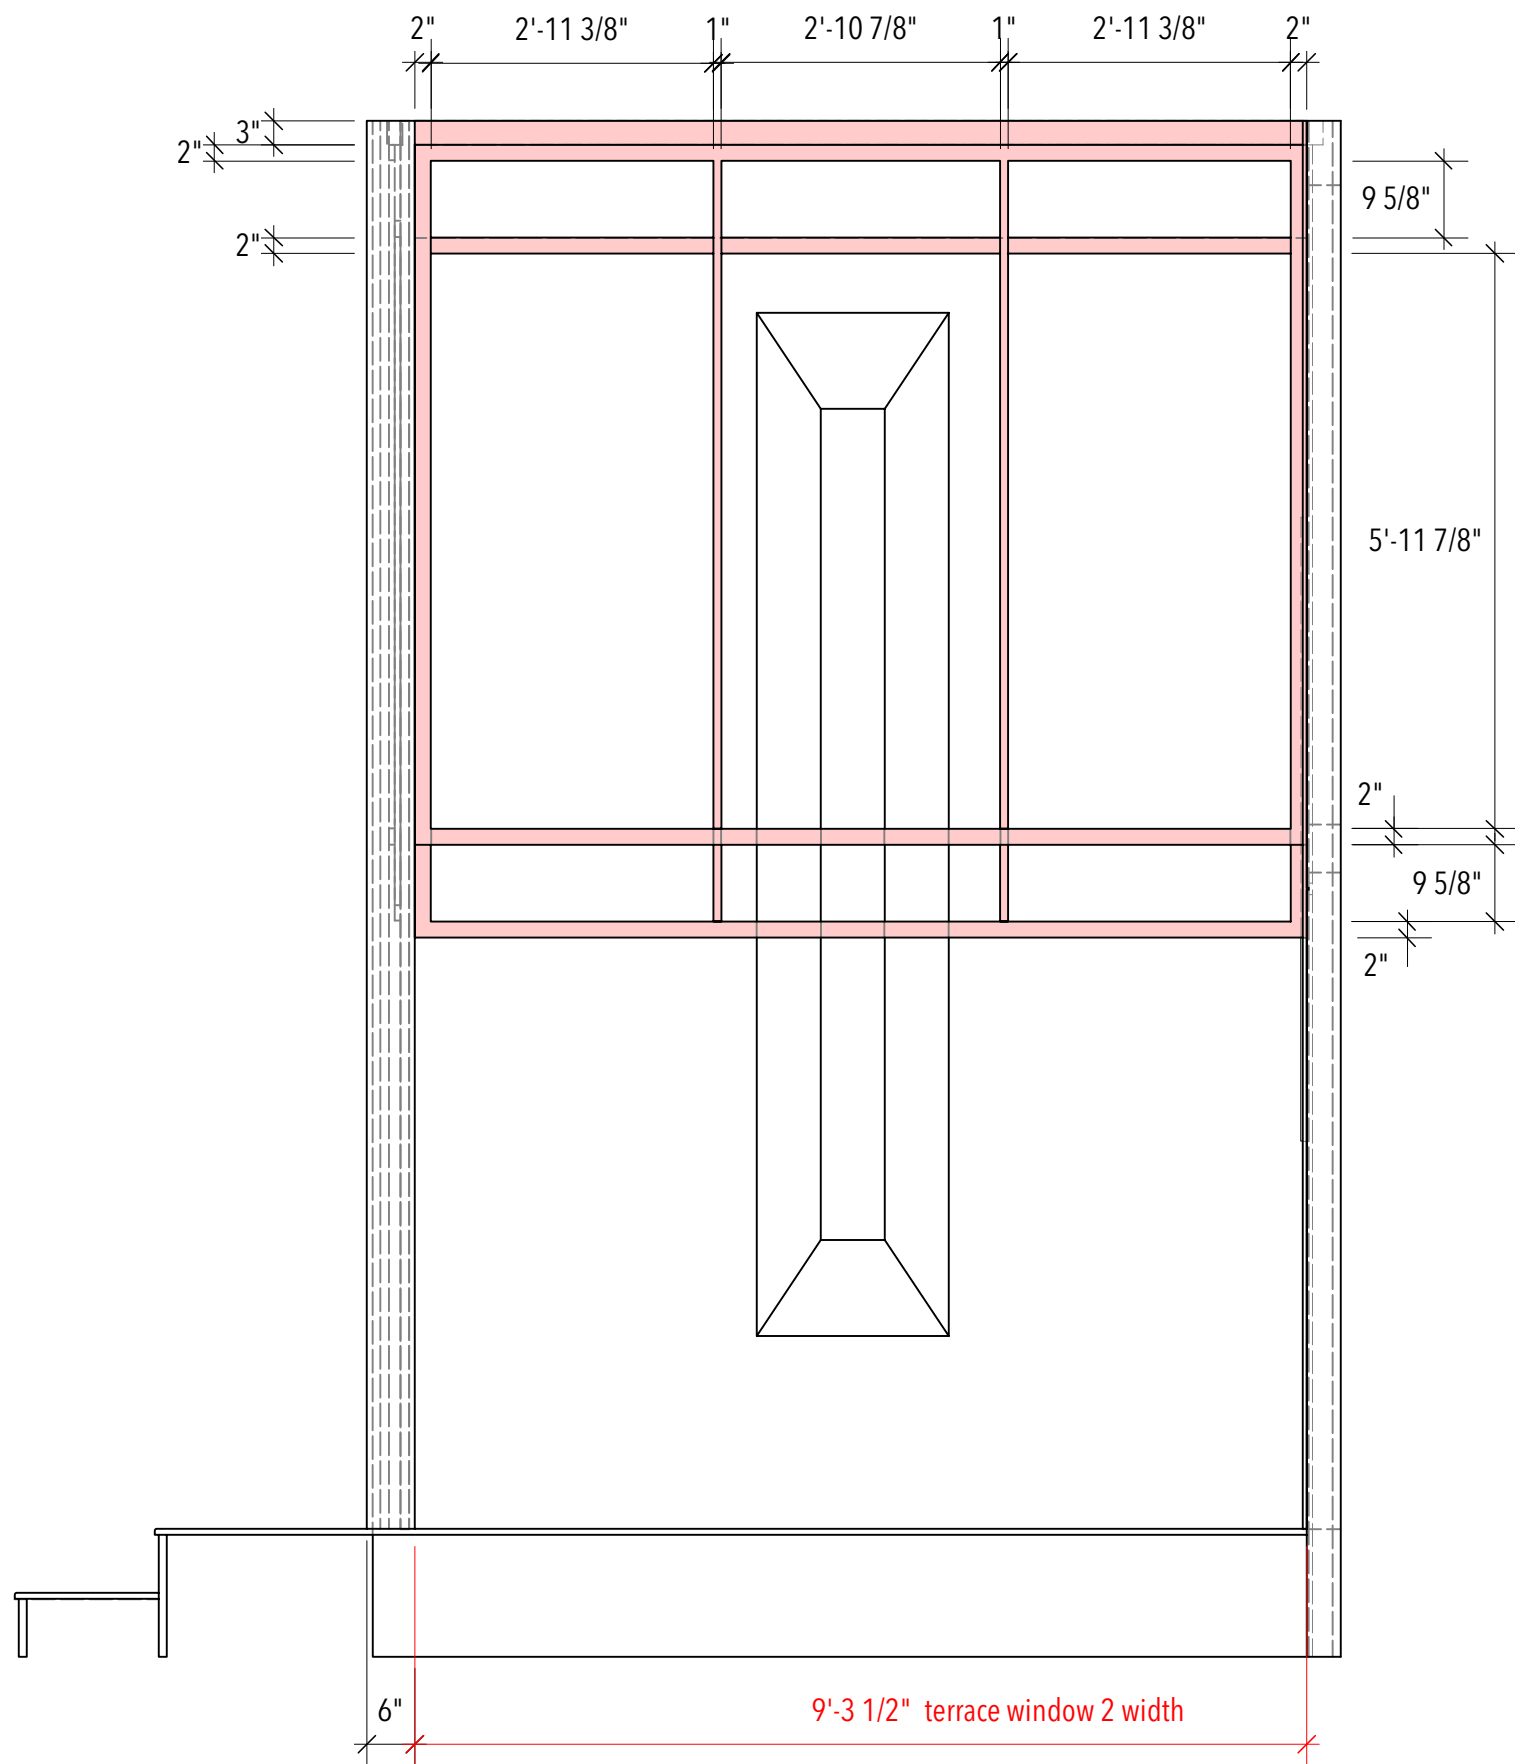

**F-4 terrace window 2: front**  
in pink

**F-5 terrace window: isometric**  
Scale: 1/4" = 1'-0"