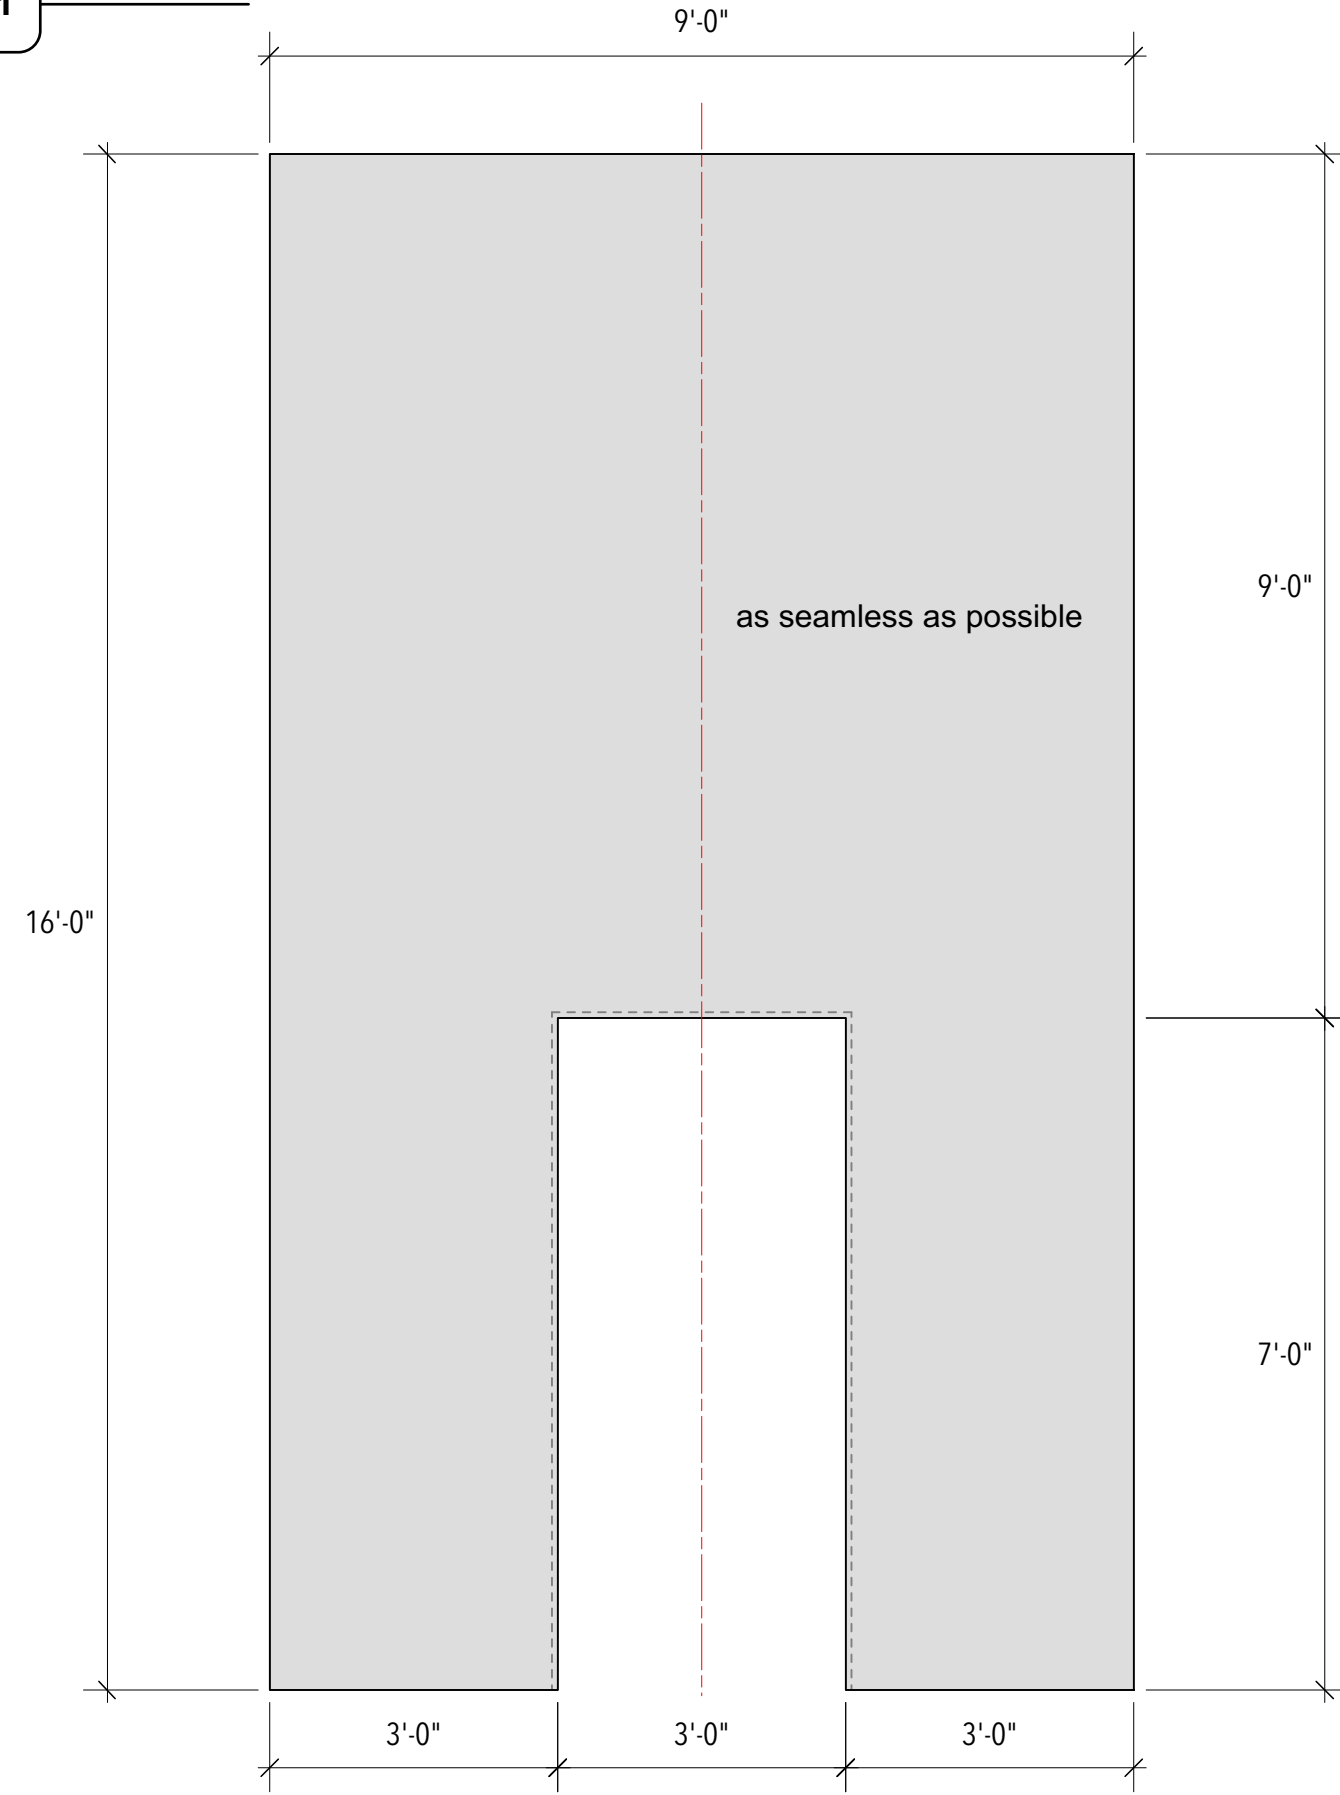

**A-1** wall 1: front

**A-2** wall 1: right

**Note:**  
Wall 1 and Wall 5 are the same  
in dimension and style

**A-3** wall 1: isometric  
Scale: 3/8" = 1'-0"

The Winnepesaukee Playhouse

**Guess Who's Coming To Dinner**

Director: Neil Pankhurst  
Scenic Designer: Inseung Park  
Technical director: Andrew Stuart

A. Wall 1, E. Wall 5

Drafter: Inseung Park      Scale: 1/2" = 1'-0"

Date: July 16, 2019