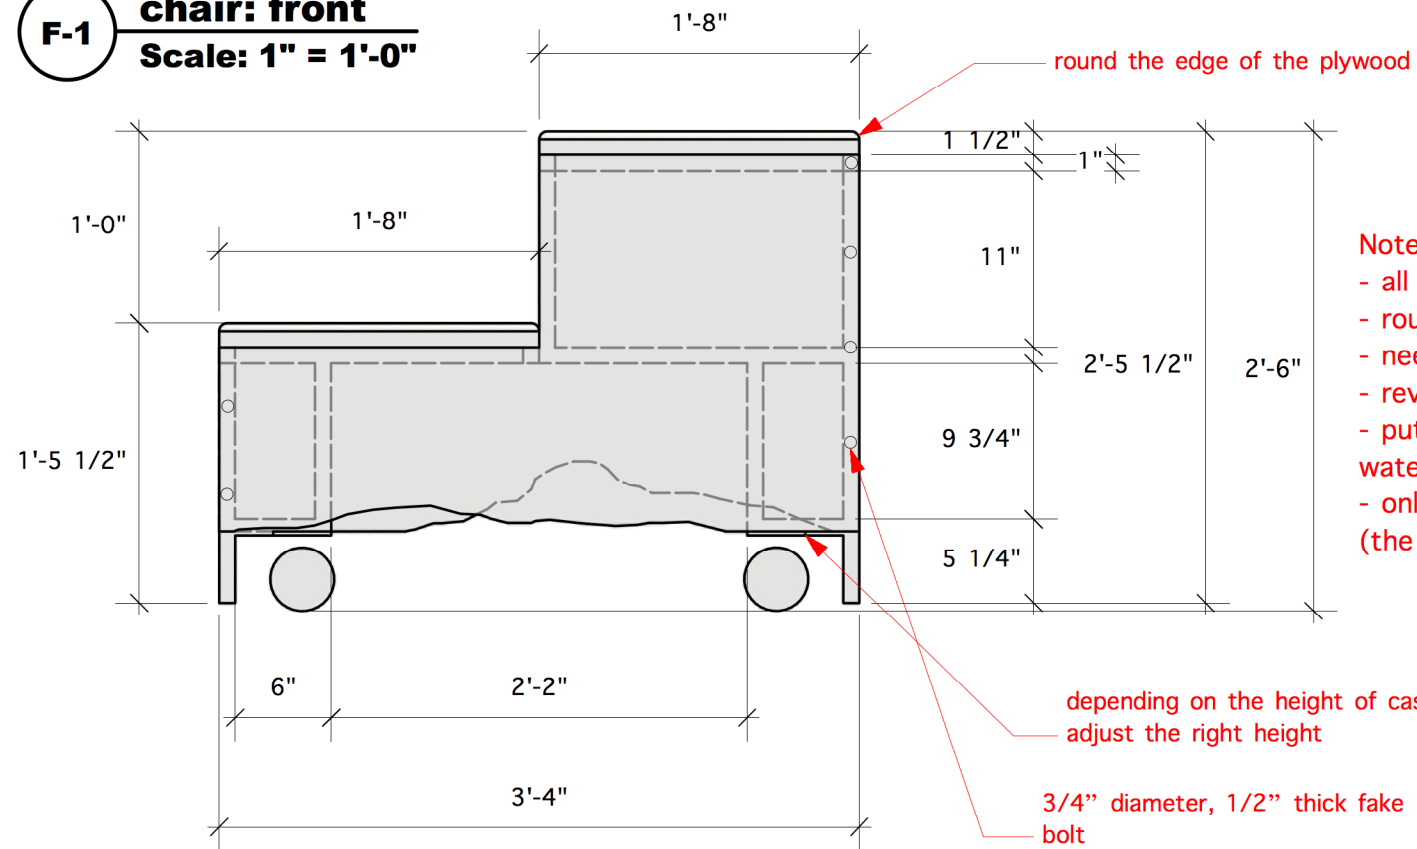

F-1 chair: front
Scale: 1" = 1'-0"

F-3 chair: right
Scale: 1" = 1'-0"

F-2 chair: plan
Scale: 1" = 1'-0"

F-4 chair: left isometric
Scale: 1" = 1'-0"

Stage West Theatre

EVERYBODY

Director: Jake Nice
 Scene Designer: Inseung Park
 Technical Director: L. W. Miller

Chair

Scale: 1" = 1'-0"

Date: Nov 9, 2018

Of 8

8-1