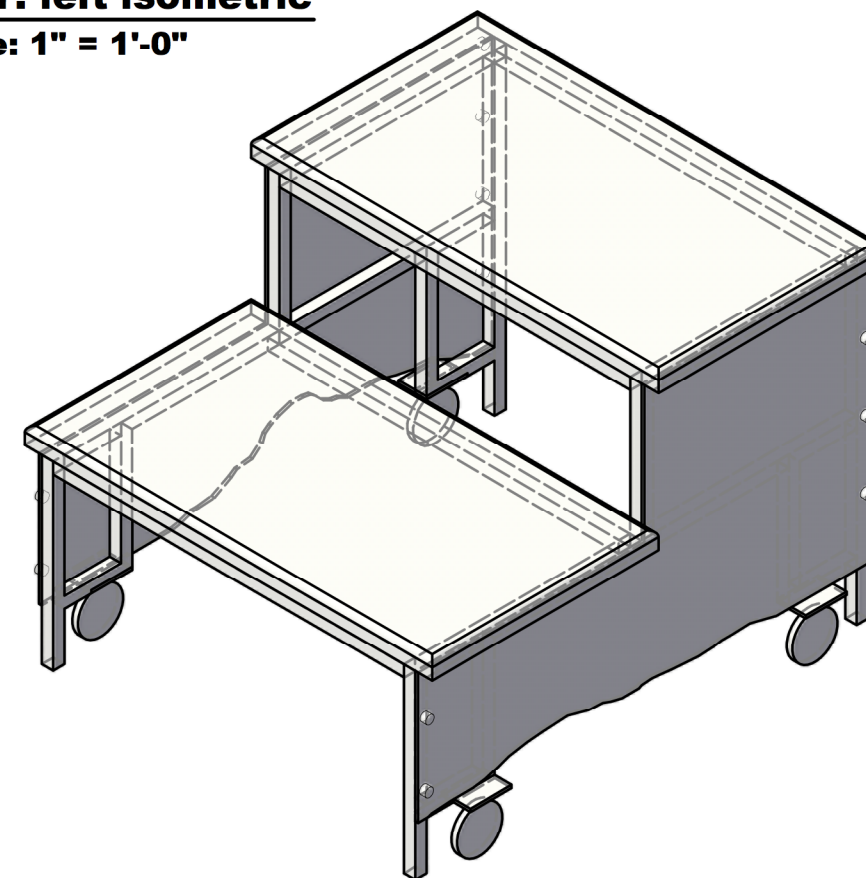

F-1 chair: front
Scale: 1" = 1'-0"

F-3 chair: right
Scale: 1" = 1'-0"

F-2 chair: plan
Scale: 1" = 1'-0"

F-4 chair: left isometric
Scale: 1" = 1'-0"

Stage West Theatre

EVERYBODY

Director: Jake Nice
 Scene Designer: Inseung Park
 Technical Director: L. W. Miller

Chair

Scale: 1" = 1'-0"

Date: Nov 9, 2018

Of 8

8-1