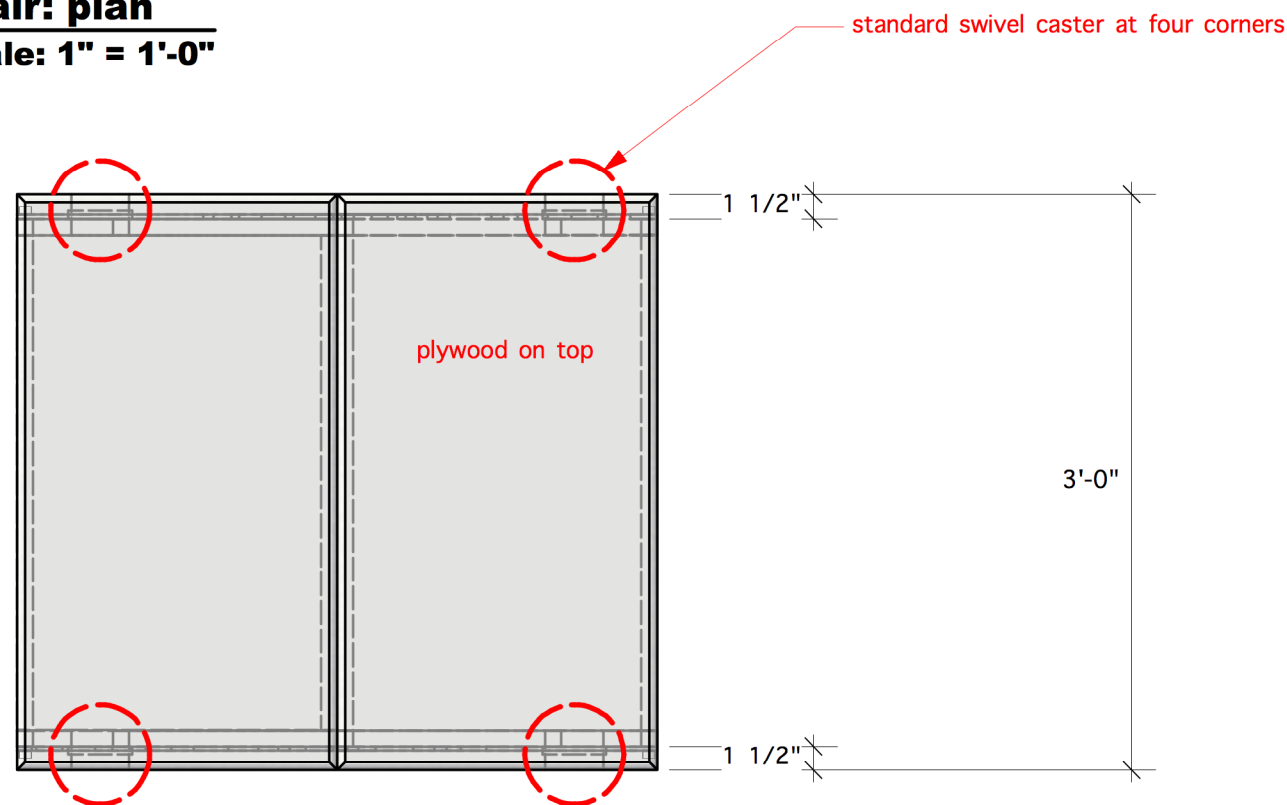

F-1 chair: front
Scale: 1" = 1'-0"

F-3 chair: right
Scale: 1" = 1'-0"

F-2 chair: plan
Scale: 1" = 1'-0"

F-4 chair: left isometric
Scale: 1" = 1'-0"

Stage West Theatre

EVERYBODY

Director: Jake Nice
 Scene Designer: Inseung Park
 Technical Director: L. W. Miller

Chair

Scale: 1" = 1'-0"

Date: Nov 9, 2018

Of 8

8-1