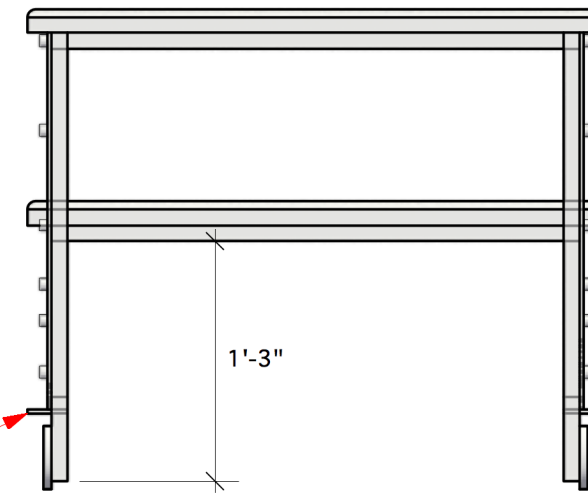

F-1 chair: front
Scale: 1" = 1'-0"

F-3 chair: right
Scale: 1" = 1'-0"

F-2 chair: plan
Scale: 1" = 1'-0"

F-4 chair: left isometric
Scale: 1" = 1'-0"

Stage West Theatre

EVERYBODY

Director: Jake Nice
 Scene Designer: Inseung Park
 Technical Director: L. W. Miller

Chair

Scale: 1" = 1'-0"

Date: Nov 9, 2018

Of 8

8-1