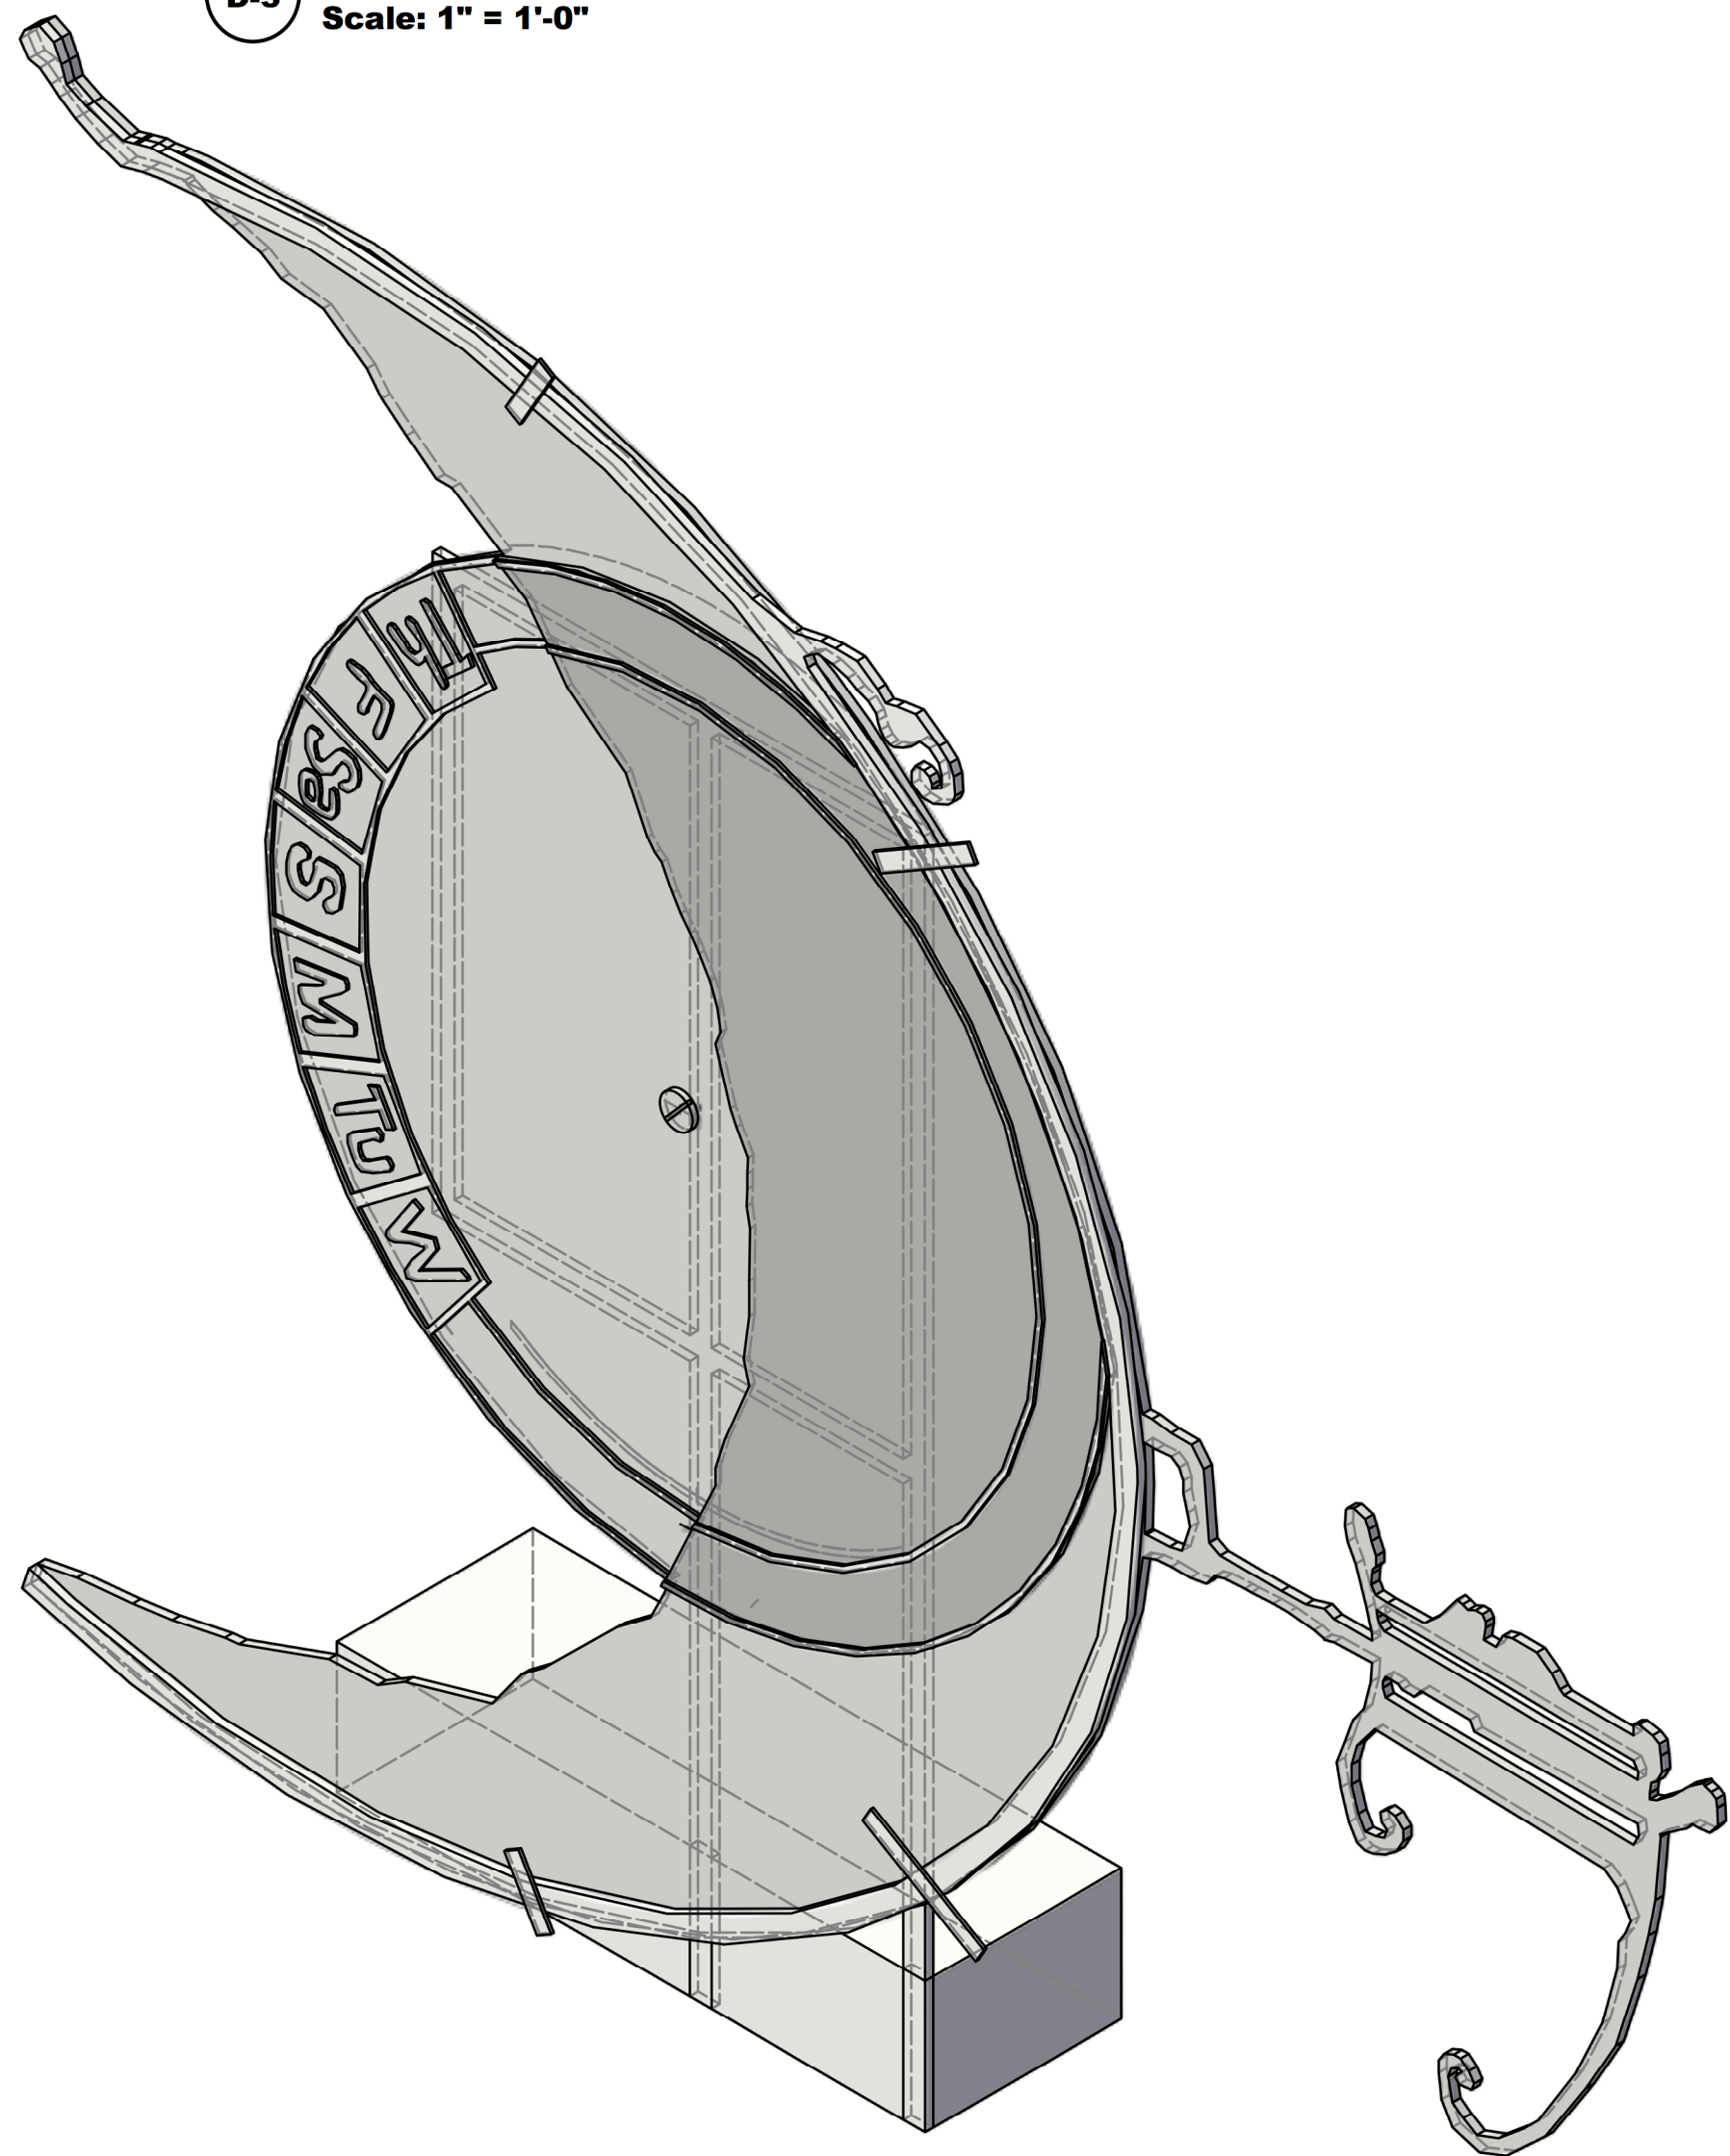

**D-3 Clock 2: Right Isometric**  
Scale: 1" = 1'-0"

**D-4 Clock 2: Left Isometric**  
Scale: 1" = 1'-0"

Stage West Theatre

**EVERYBODY**

Director: Jake Nice  
Scene Designer: Inseung Park  
Technical Director: L. W. Miller

Clock SR: Isometric View

Drafter: Inseung Park

Scale: 1"=1'-0"

Date: Nov 9, 2018