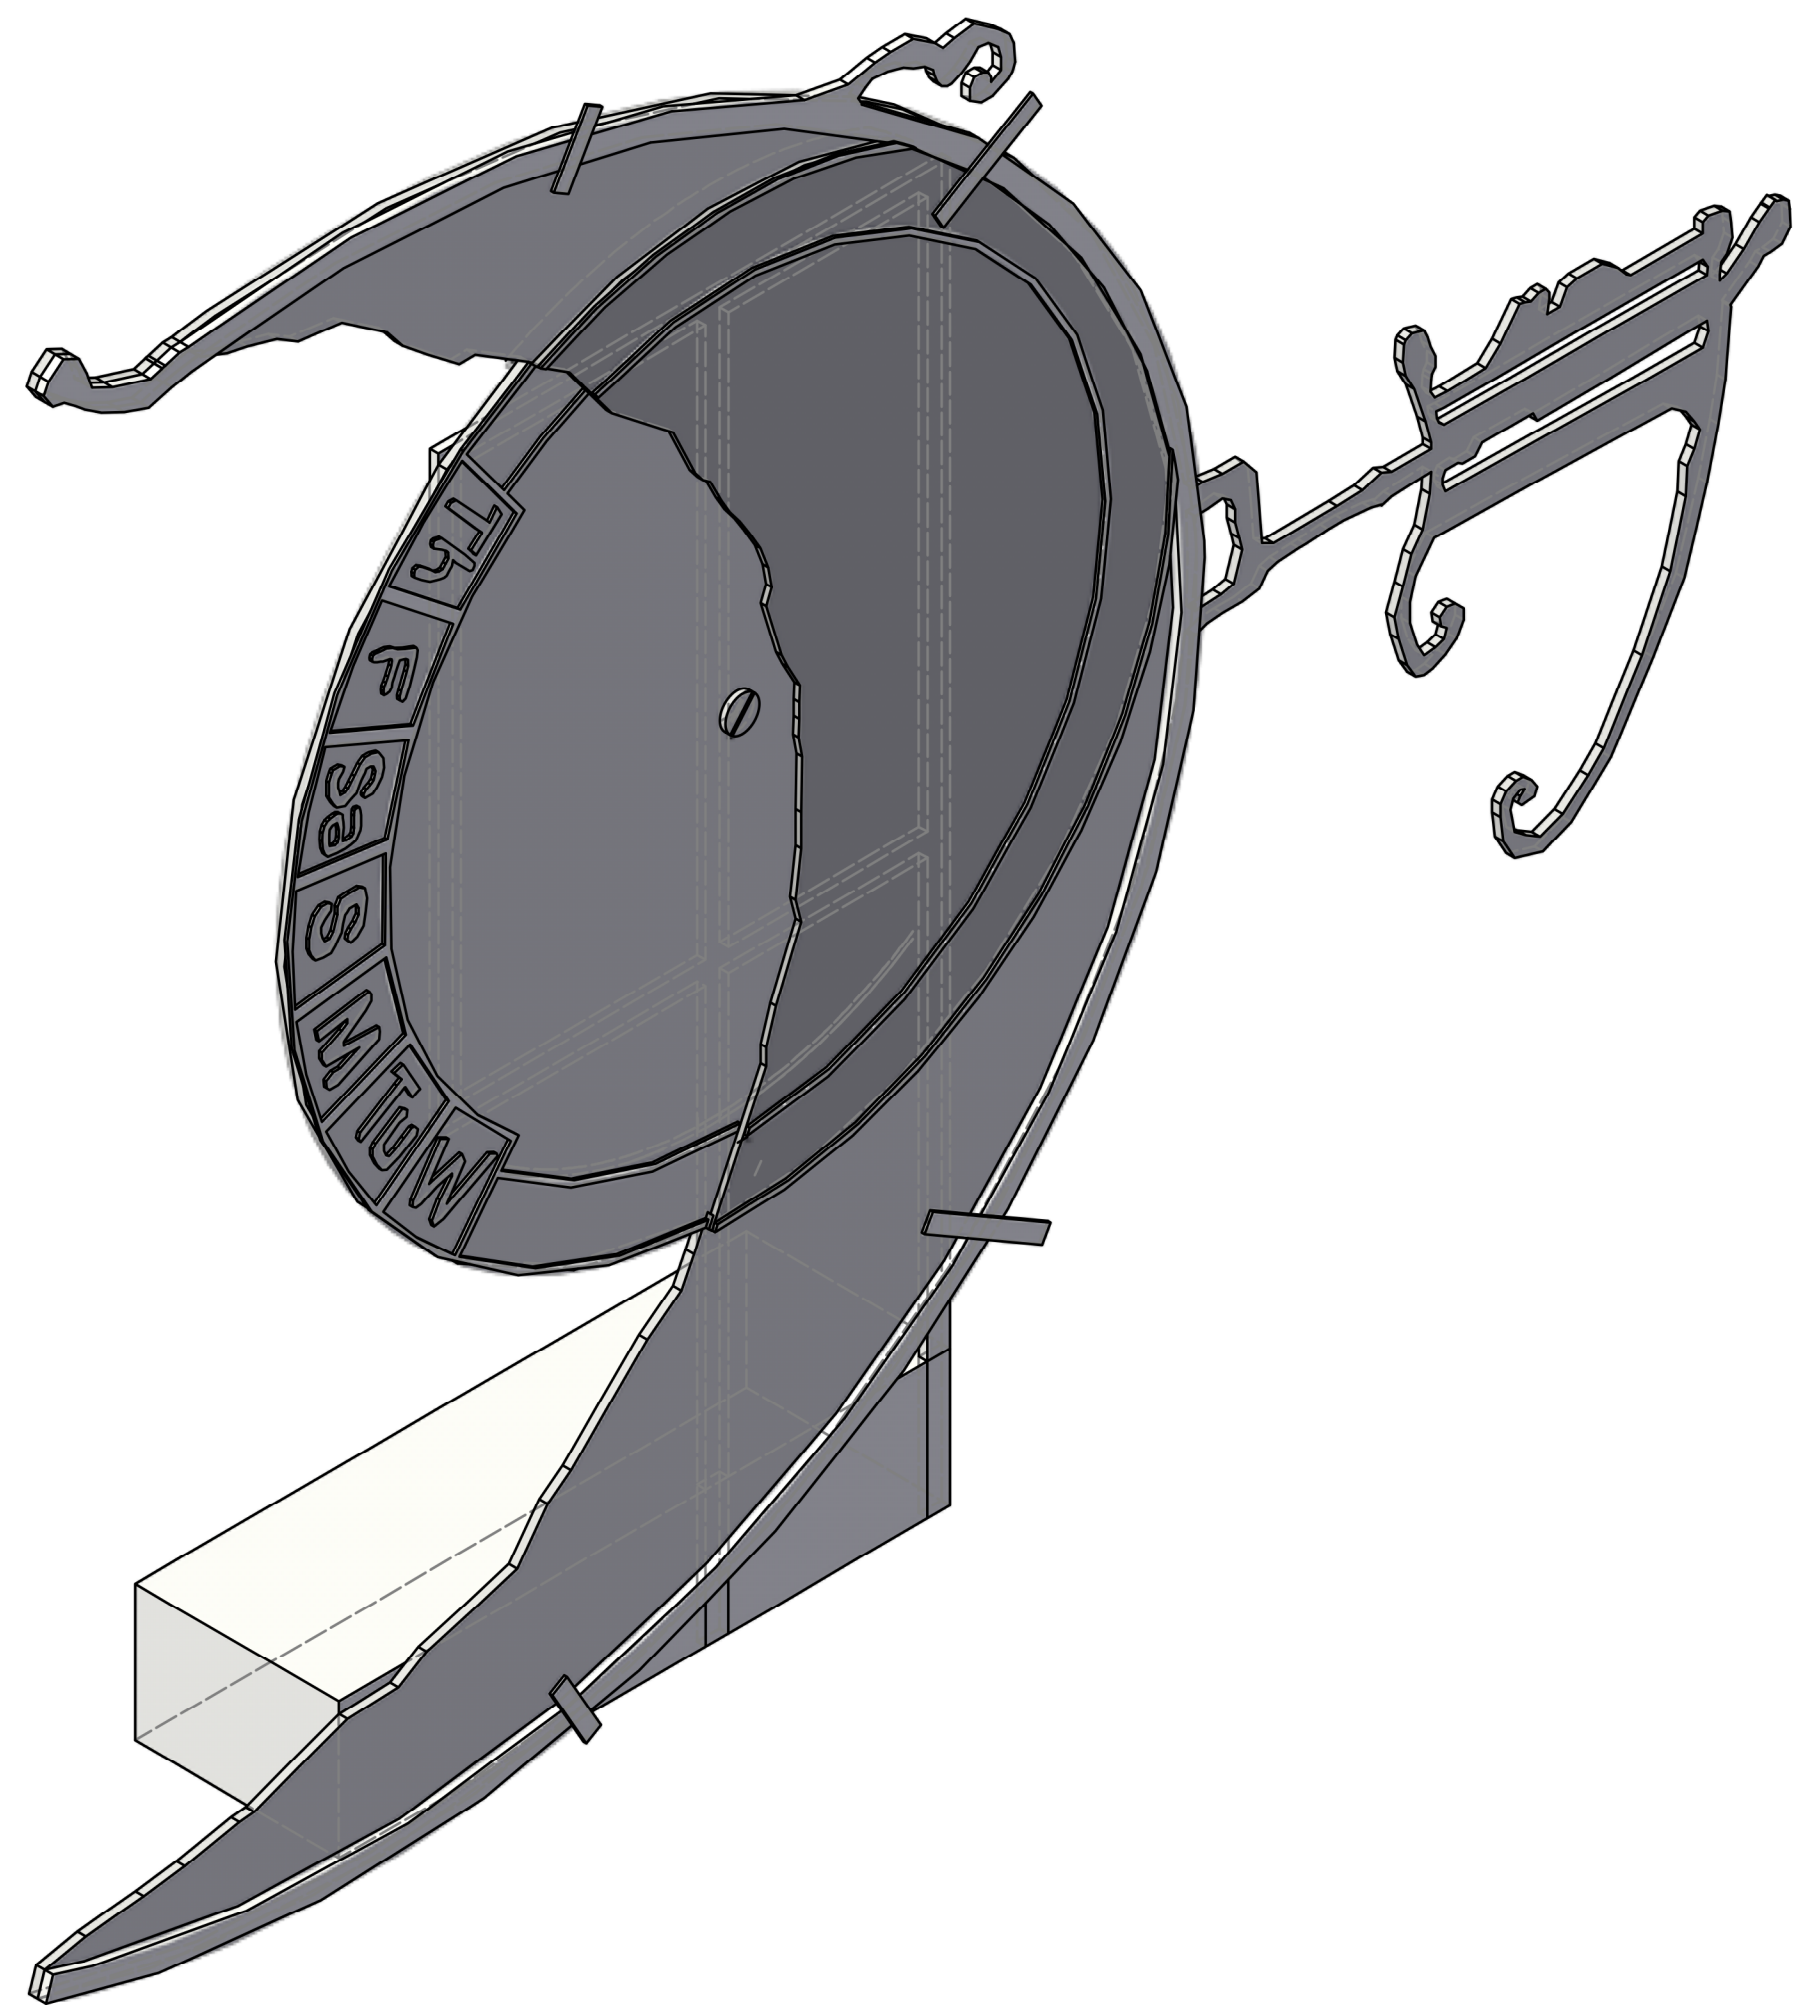

**D-3 Clock 2: Right Isometric**  
Scale: 1" = 1'-0"

**D-4 Clock 2: Left Isometric**  
Scale: 1" = 1'-0"

Stage West Theatre

**EVERYBODY**

Director: Jake Nice  
Scene Designer: Inseung Park  
Technical Director: L. W. Miller

Clock SR: Isometric View

Drafter: Inseung Park

Scale: 1"=1'-0"

Date: Nov 9, 2018