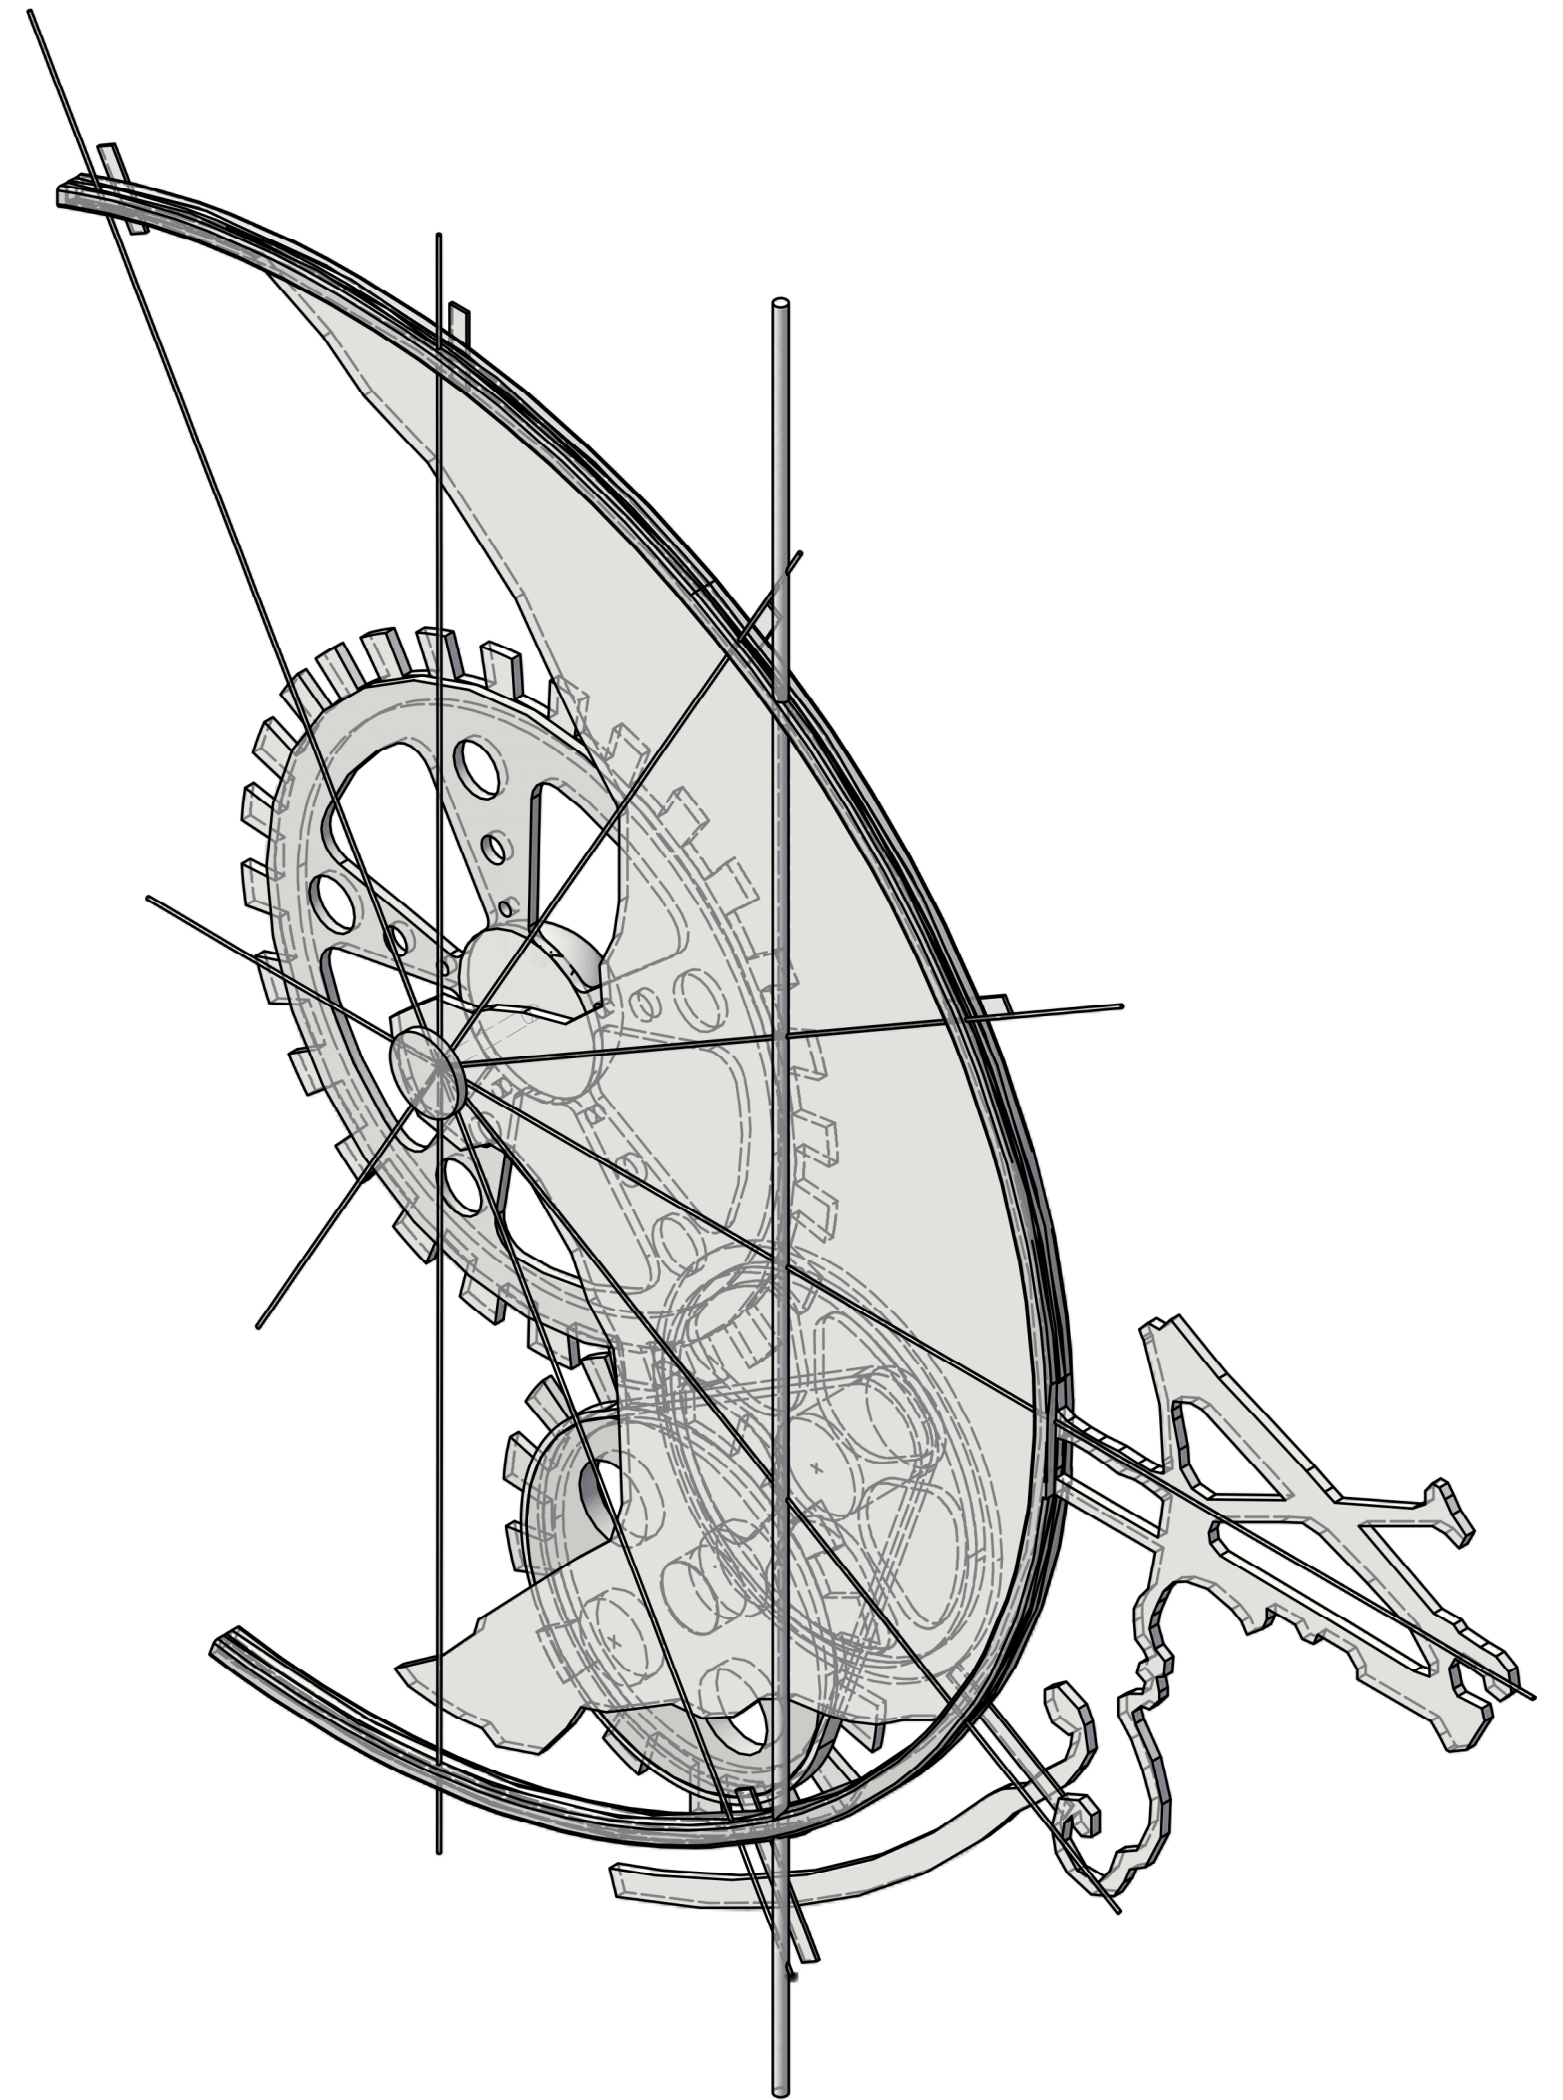

C-3 Clock SR: right isometric
Scale: 1" = 1'-0"

C-4 Clock SR: left rear isometric
Scale: 1" = 1'-0"

Stage West Theatre

Director: Jake Nice
Scene Designer: Inseung Park
Technical Director: L. W. Miller

EVERYBODY

Clock SR: Isometric View

Drafter: Inseung Park

Scale: 1"=1'-0"

Date: Nov 9, 2018

5-2

Of