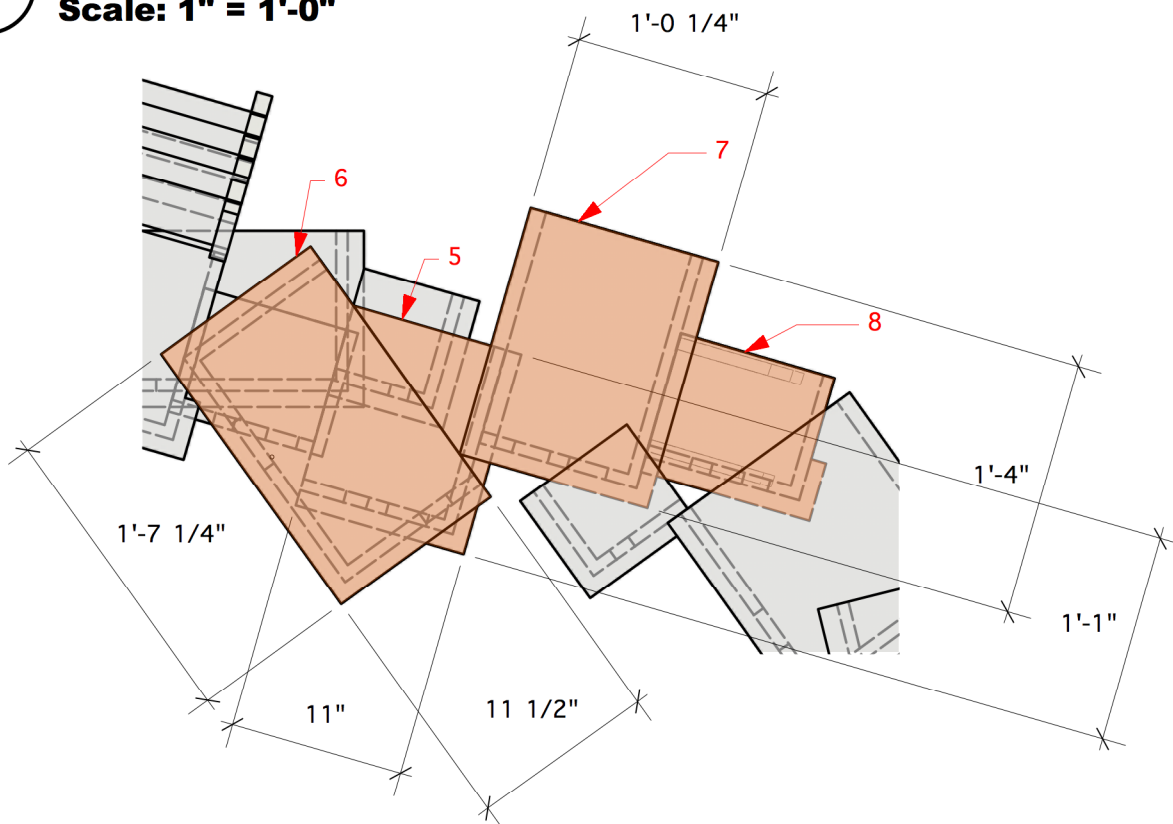

F-4 **village 1-4: plan**
Scale: 1" = 1'-0"

F-5 **village 5-8**
Scale: 1" = 1'-0"

F-6 **village 9-13**
Scale: 1" = 1'-0"

University of New Mexico, Department of Theatre and Dance

Director: Kate Clarke
 Scenic Designer: Inseung Park
 Technical Director: Michael Hidalgo

UNDER MILK WOOD

Drafter: Inseung Park

Scale: 1/2" = 1'-0"

Village

Date: July 28, 2018

8-2

Of 8