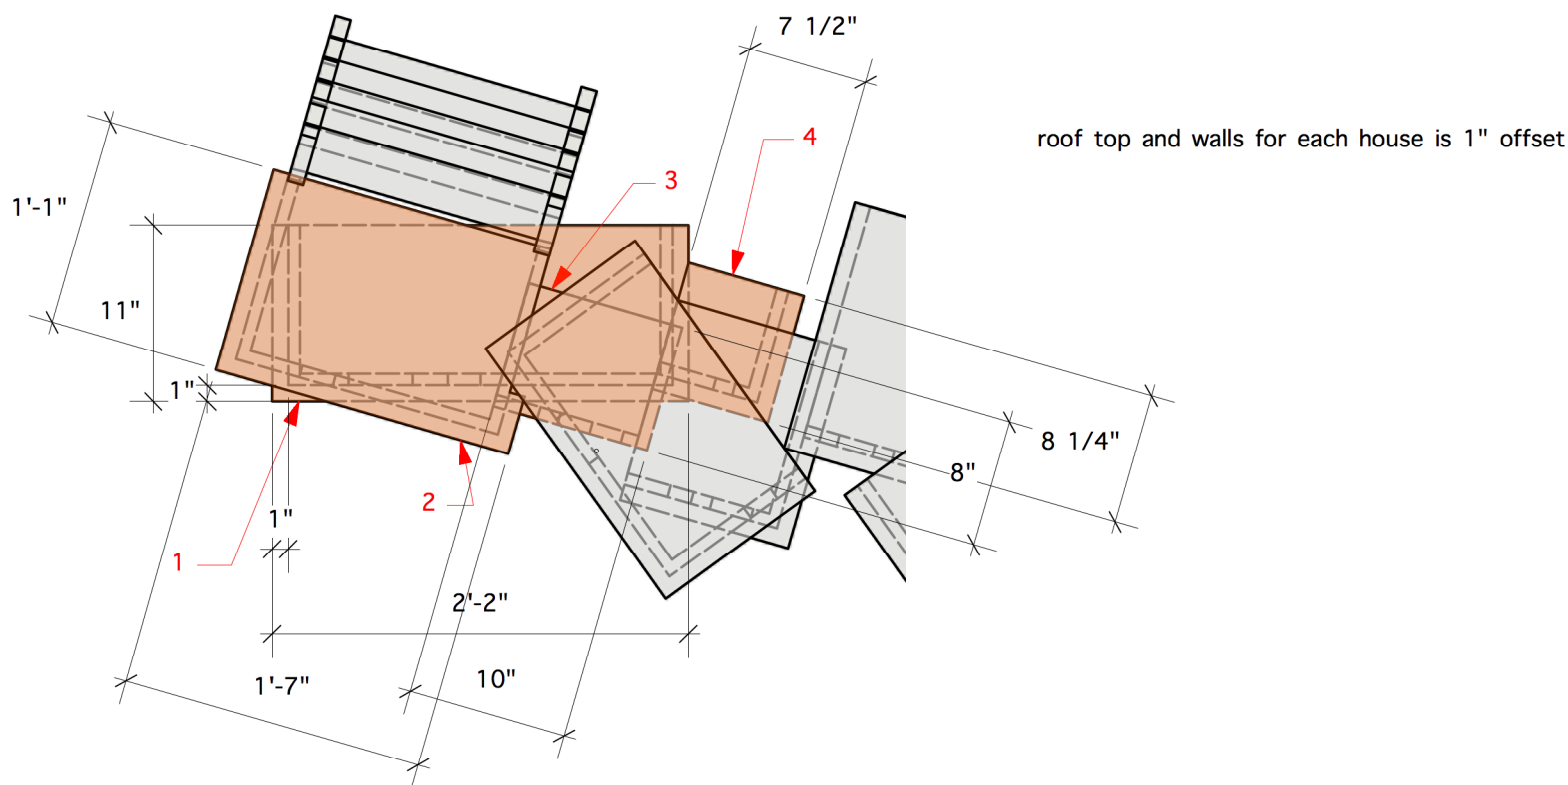

F-4 **village 1-4: plan**
Scale: 1" = 1'-0"

F-5 **village 5-8**
Scale: 1" = 1'-0"

F-6 **village 9-13**
Scale: 1" = 1'-0"

University of New Mexico, Department of Theatre and Dance

Director: Kate Clarke
 Scenic Designer: Inseung Park
 Technical Director: Michael Hidalgo

UNDER MILK WOOD

Drafter: Inseung Park

Scale: 1/2" = 1'-0"

Village

Date: July 28, 2018

8-2

Of 8