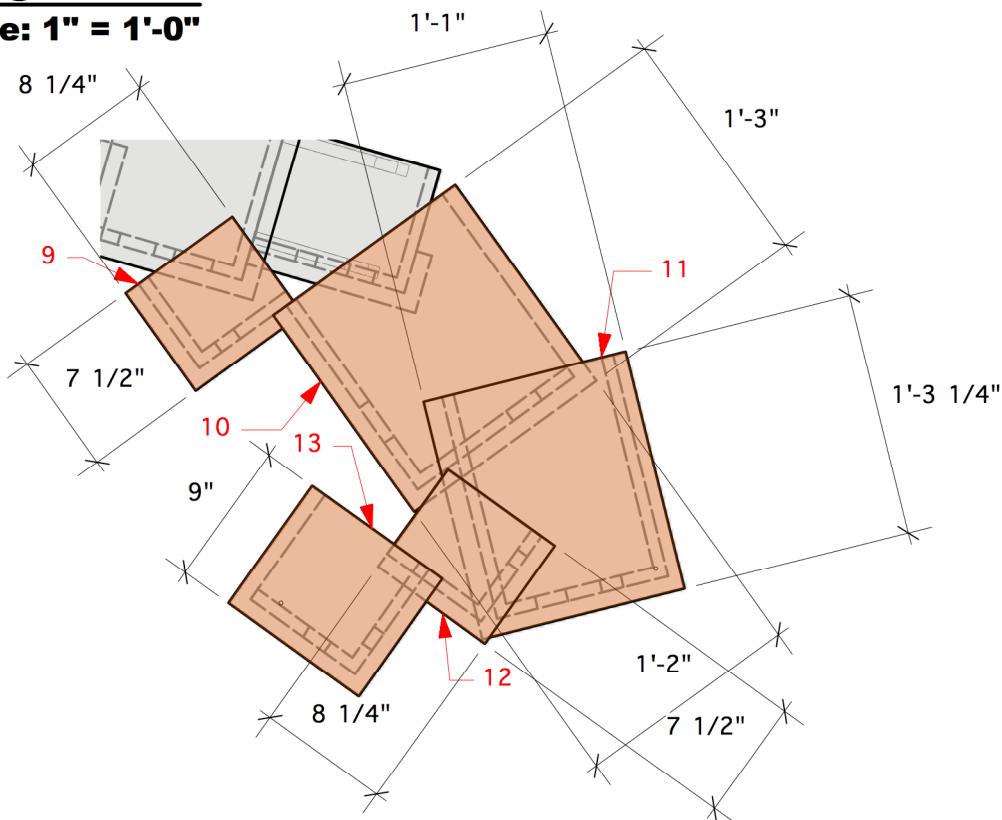

F-4 **village 1-4: plan**
Scale: 1" = 1'-0"

F-5 **village 5-8**
Scale: 1" = 1'-0"

F-6 **village 9-13**
Scale: 1" = 1'-0"

University of New Mexico, Department of Theatre and Dance

Director: Kate Clarke
 Scenic Designer: Inseung Park
 Technical Director: Michael Hidalgo

UNDER MILK WOOD

Drafter: Inseung Park

Scale: 1/2" = 1'-0"

Village

Date: July 28, 2018

8-2

Of 8