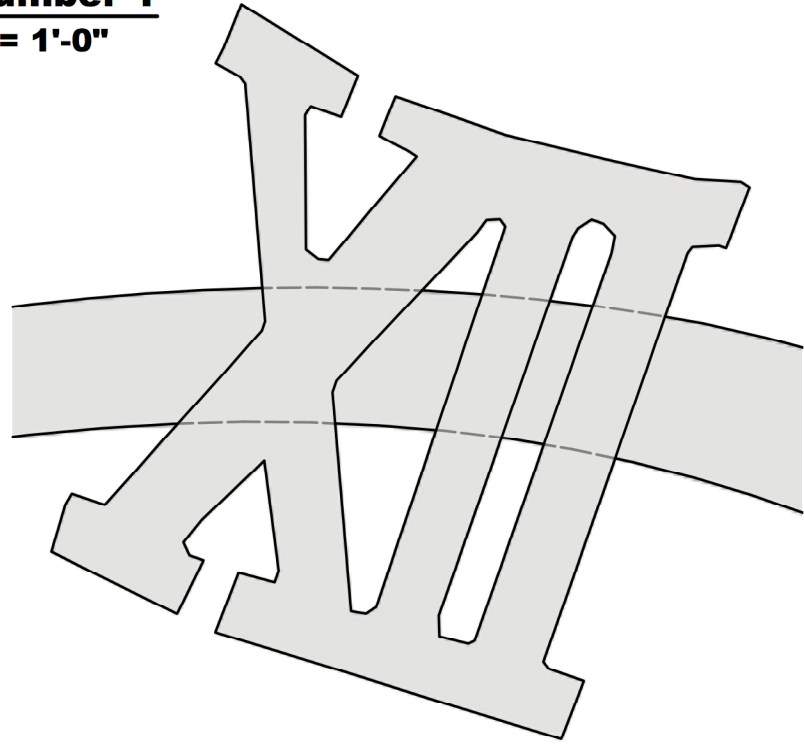

**C-3** clock: number 1  
Scale: 2" = 1'-0"

**c-5** clock: gears  
Scale: 2" = 1'-0"

**c-4** clock: number 2  
Scale: 2" = 1'-0"

University of New Mexico Theatre and Dance

## *Under Milk Wood*

director Kate Clarke  
scenic designer Inseung Park  
tech director Michael Hidalgo  
drafter Inseung Park

clock: numbers & gears

scale: 2"=1'-0"

date: July 28, 2018