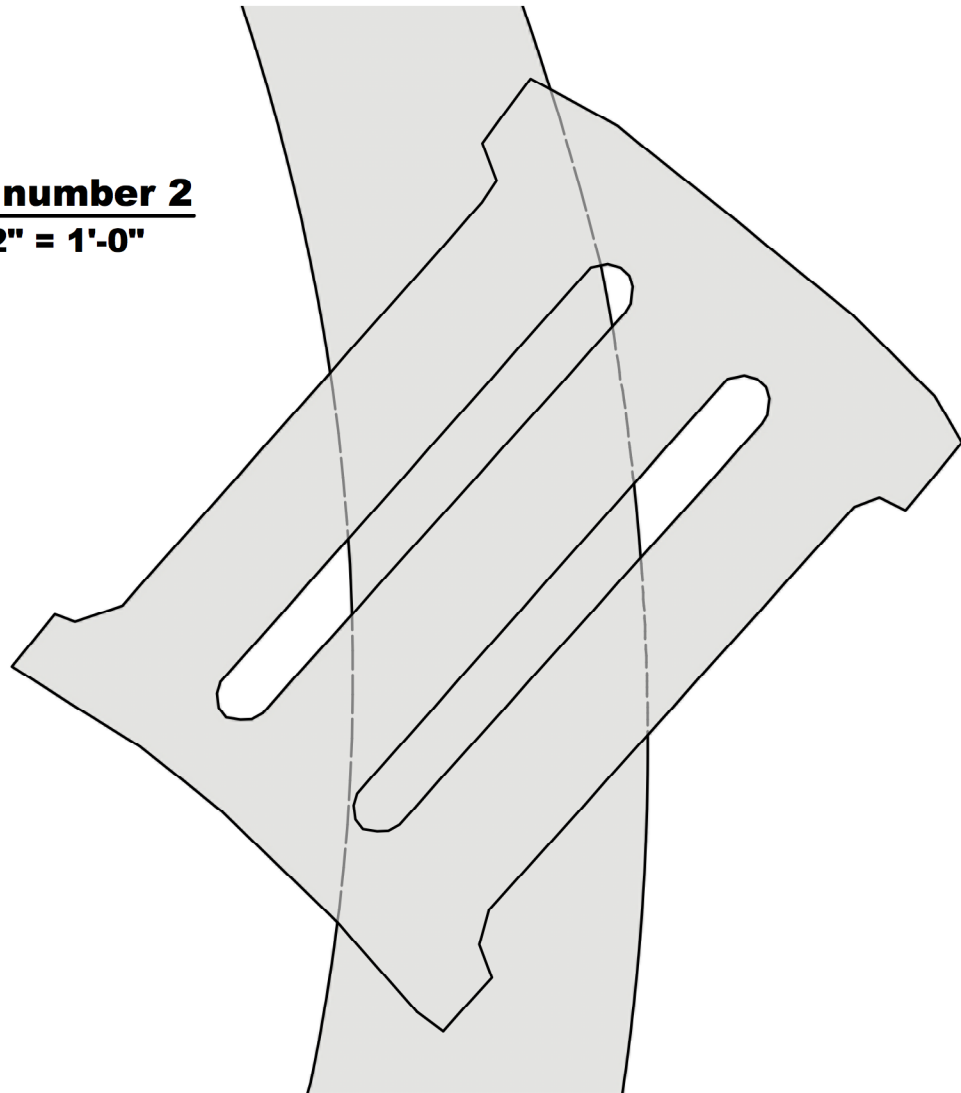

**C-3** clock: number 1  
Scale: 2" = 1'-0"

**c-5** clock: gears  
Scale: 2" = 1'-0"

**c-4** clock: number 2  
Scale: 2" = 1'-0"

University of New Mexico Theatre and Dance

## *Under Milk Wood*

director Kate Clarke  
scenic designer Inseung Park  
tech director Michael Hidalgo  
drafter Inseung Park

clock: numbers & gears

scale: 2"=1'-0"

date: July 28, 2018