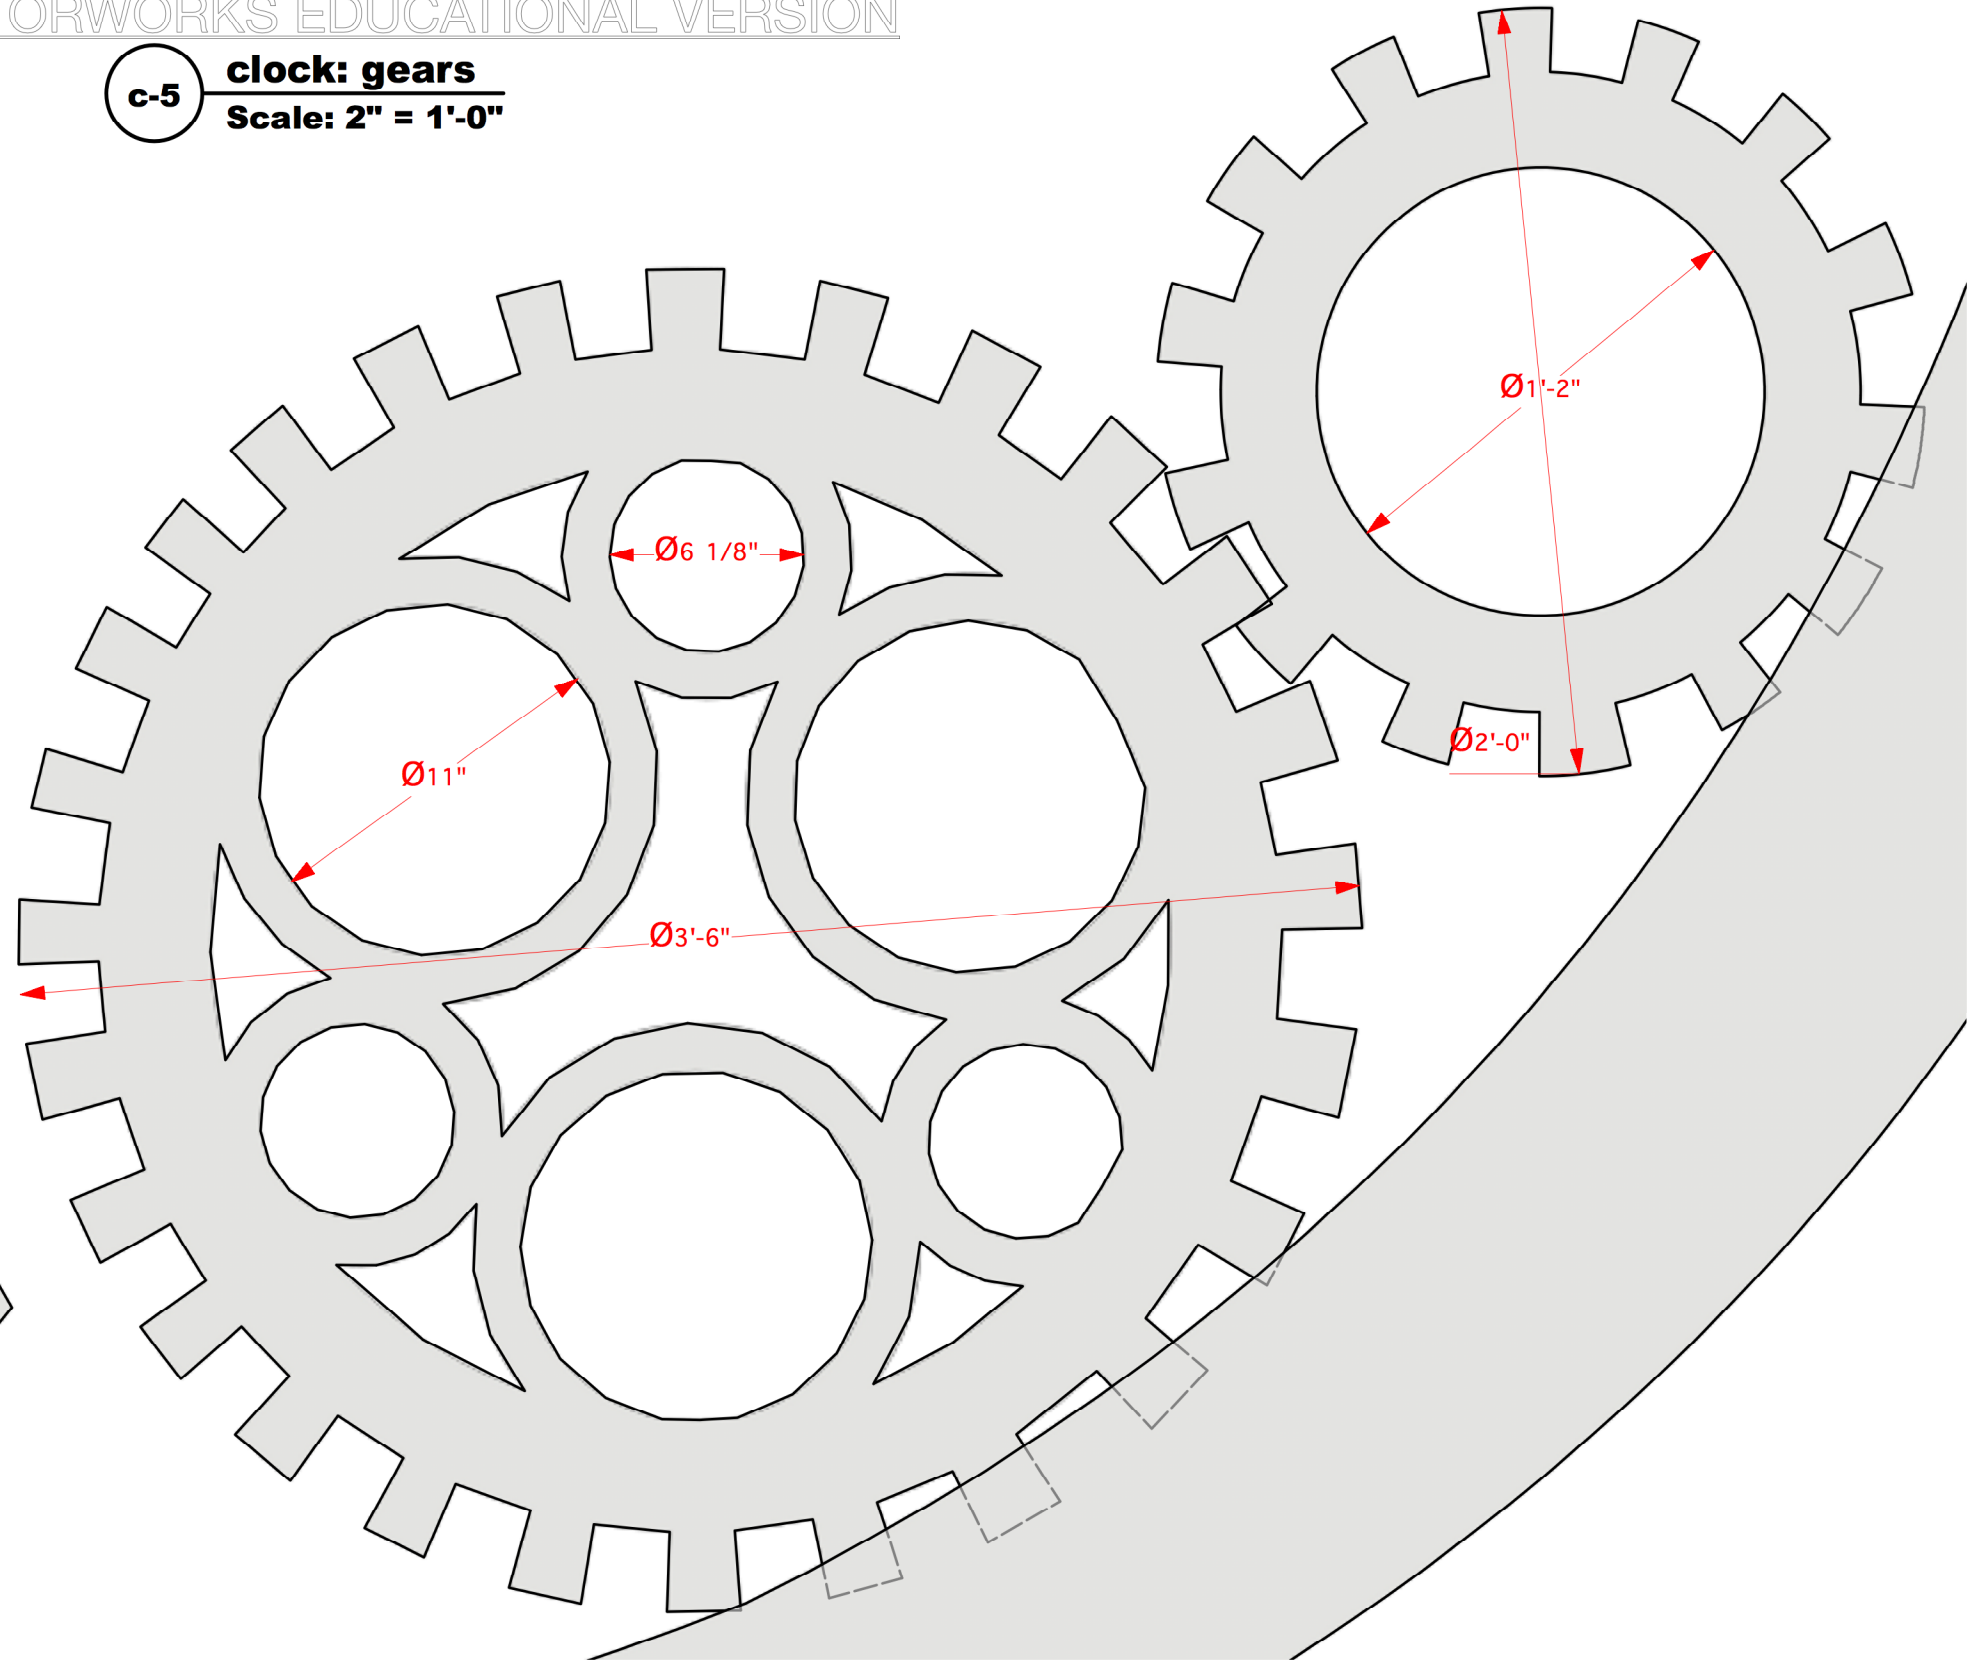

**C-3** clock: number 1  
Scale: 2" = 1'-0"

**c-5** clock: gears  
Scale: 2" = 1'-0"

**c-4** clock: number 2  
Scale: 2" = 1'-0"

University of New Mexico Theatre and Dance

## *Under Milk Wood*

director Kate Clarke  
scenic designer Inseung Park  
tech director Michael Hidalgo  
drafter Inseung Park

clock: numbers & gears

scale: 2"=1'-0"

date: July 28, 2018

# 5-2

of 7