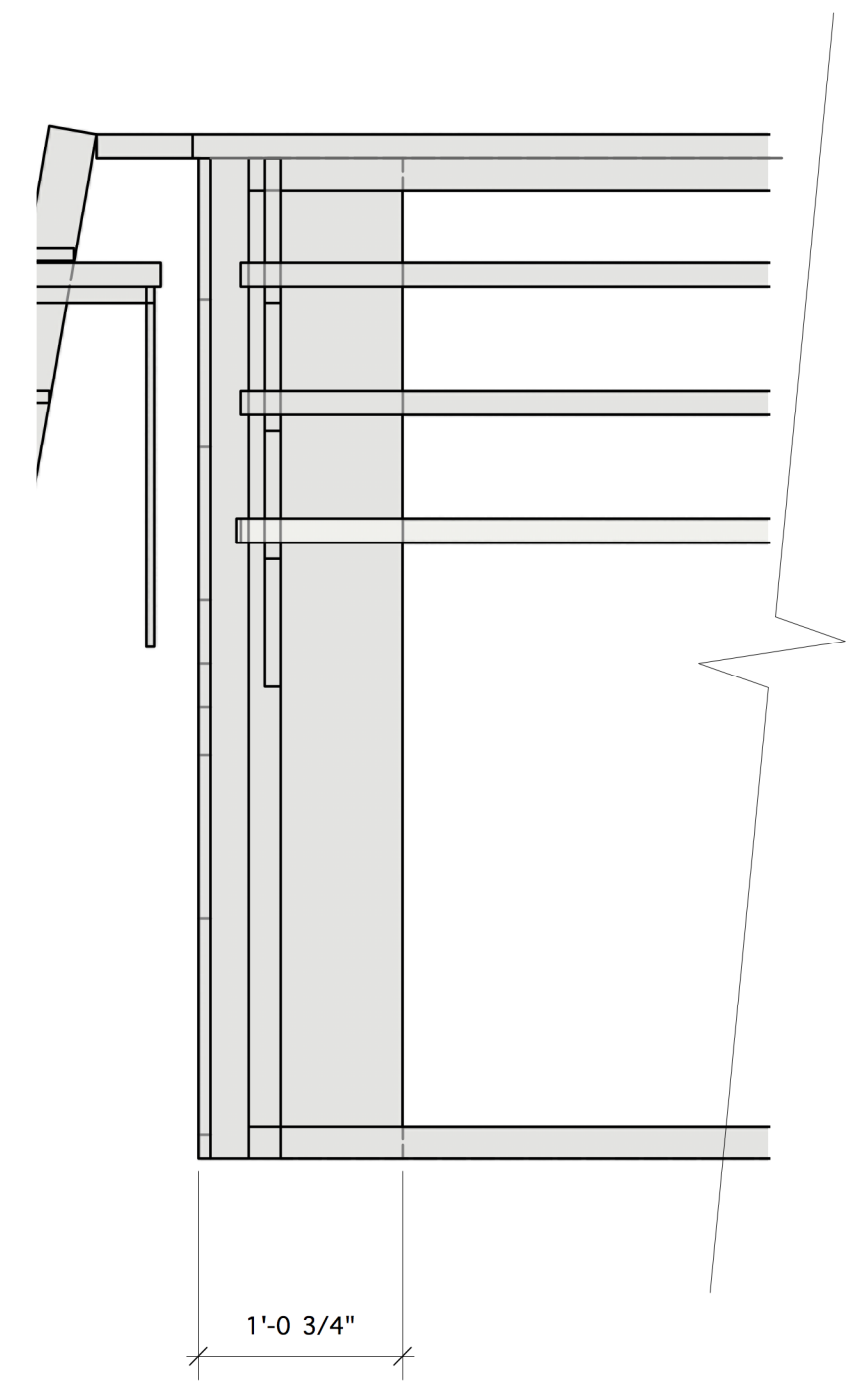

B-5 village under the platform: front
 Scale: 1" = 1'-0"

B-6 Village under the platform: right
 Scale: 1" = 1'-0"

University of New Mexico, Department of Theatre and Dance

Director:
 Scenic Designer:
 Technical Director:

UNDER MILK WOOD

Village under the platform

Drafter: Inseung Park

Scale: 1" = 1'-0"

Date: July 28, 2018

Of 8