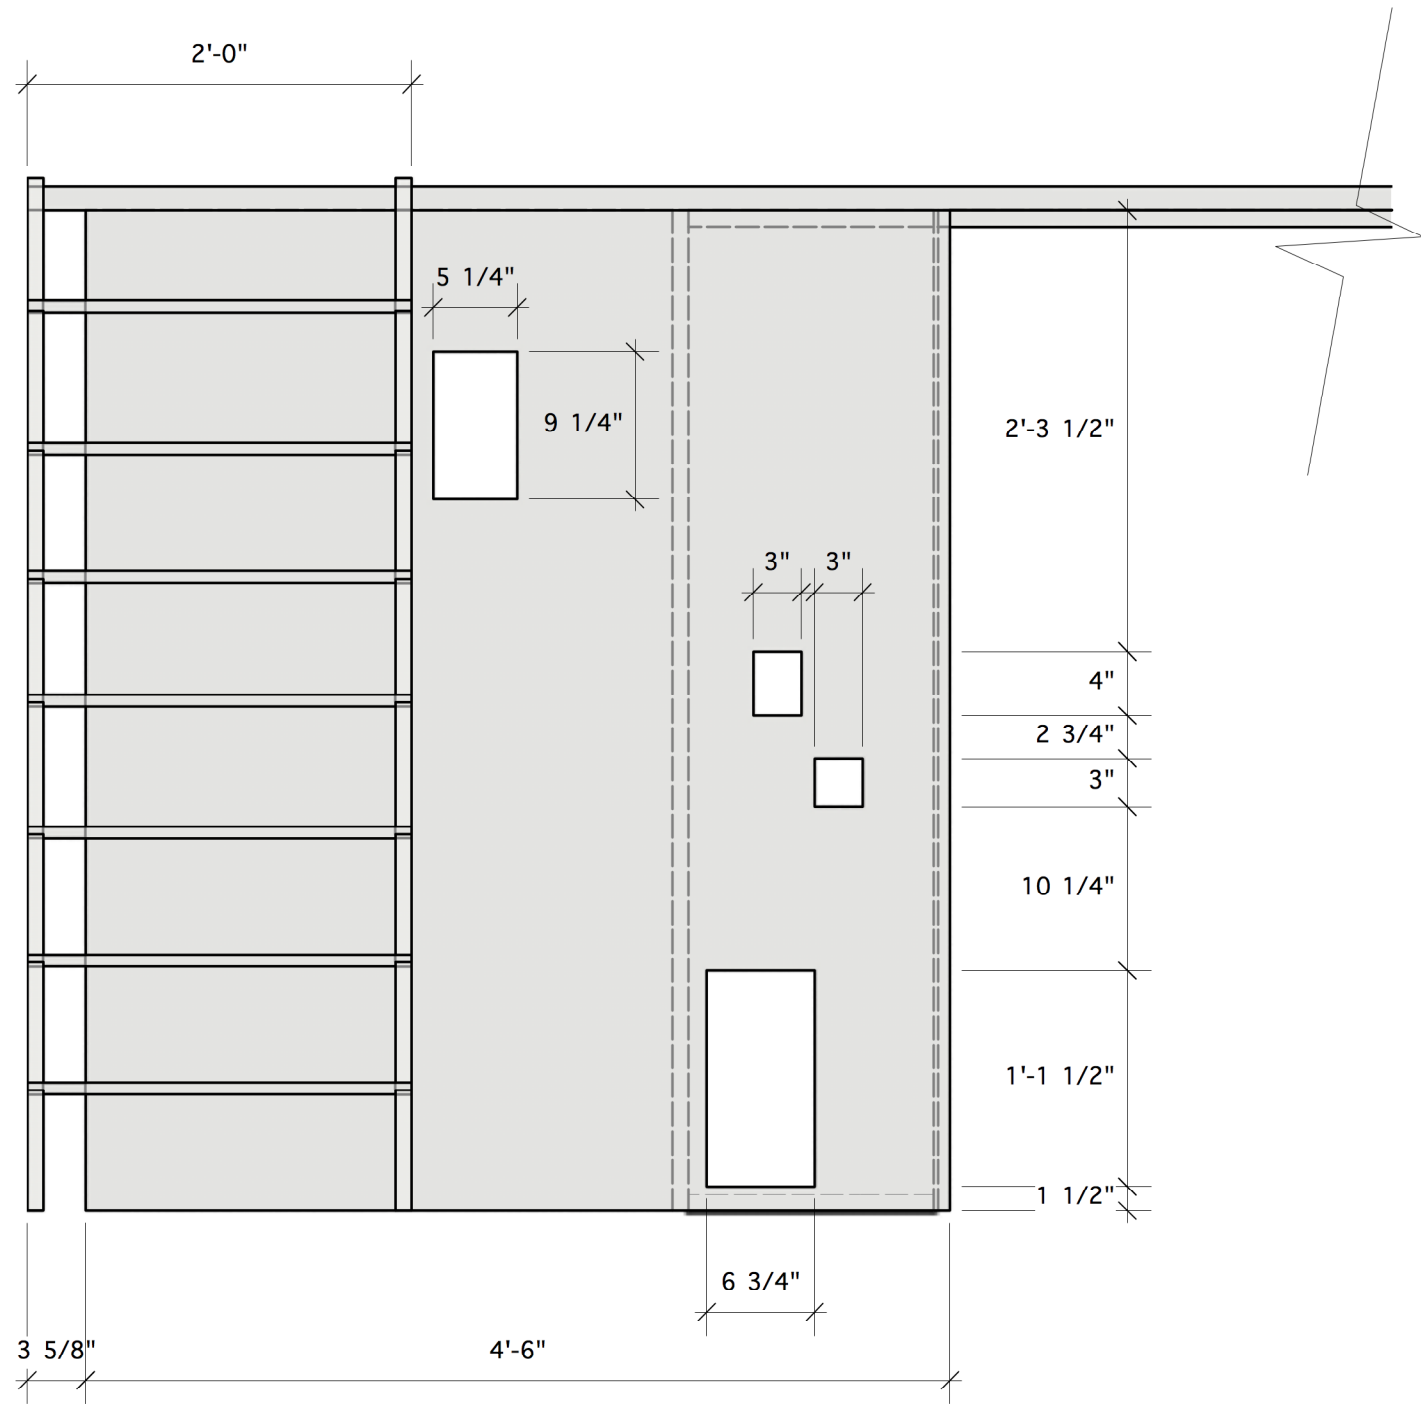

B-5 village under the platform: front
 Scale: 1" = 1'-0"

B-6 Village under the platform: right
 Scale: 1" = 1'-0"

University of New Mexico, Department of Theatre and Dance

Director:
 Scenic Designer:
 Technical Director:

UNDER MILK WOOD

Village under the platform

Drafter: Inseung Park

Scale: 1" = 1'-0"

Date: July 28, 2018

Of 8