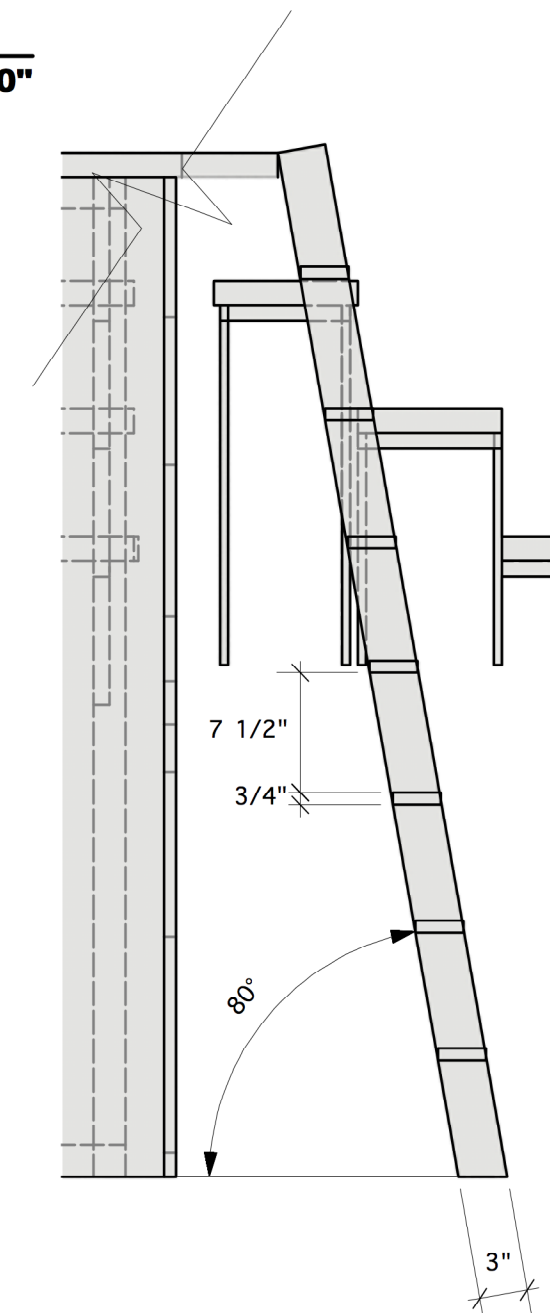

B-1 platform 2: front
Scale: 1/2" = 1'-0"

B-3 platform 2: right
Scale: 1/2" = 1'-0"

B-2 platform 2: plan
Scale: 1/2" = 1'-0"

B-4 ladder: left
Scale: 1" = 1'-0"

UNDER MILK WOOD

Director: Kate Clarke
Scenic Designer: Inseung Park
Technical Director: Michael Hidalgo

Drafter: Inseung Park

Scale: 1/2" = 1'-0"

Platform 2

Date: July 28, 2018