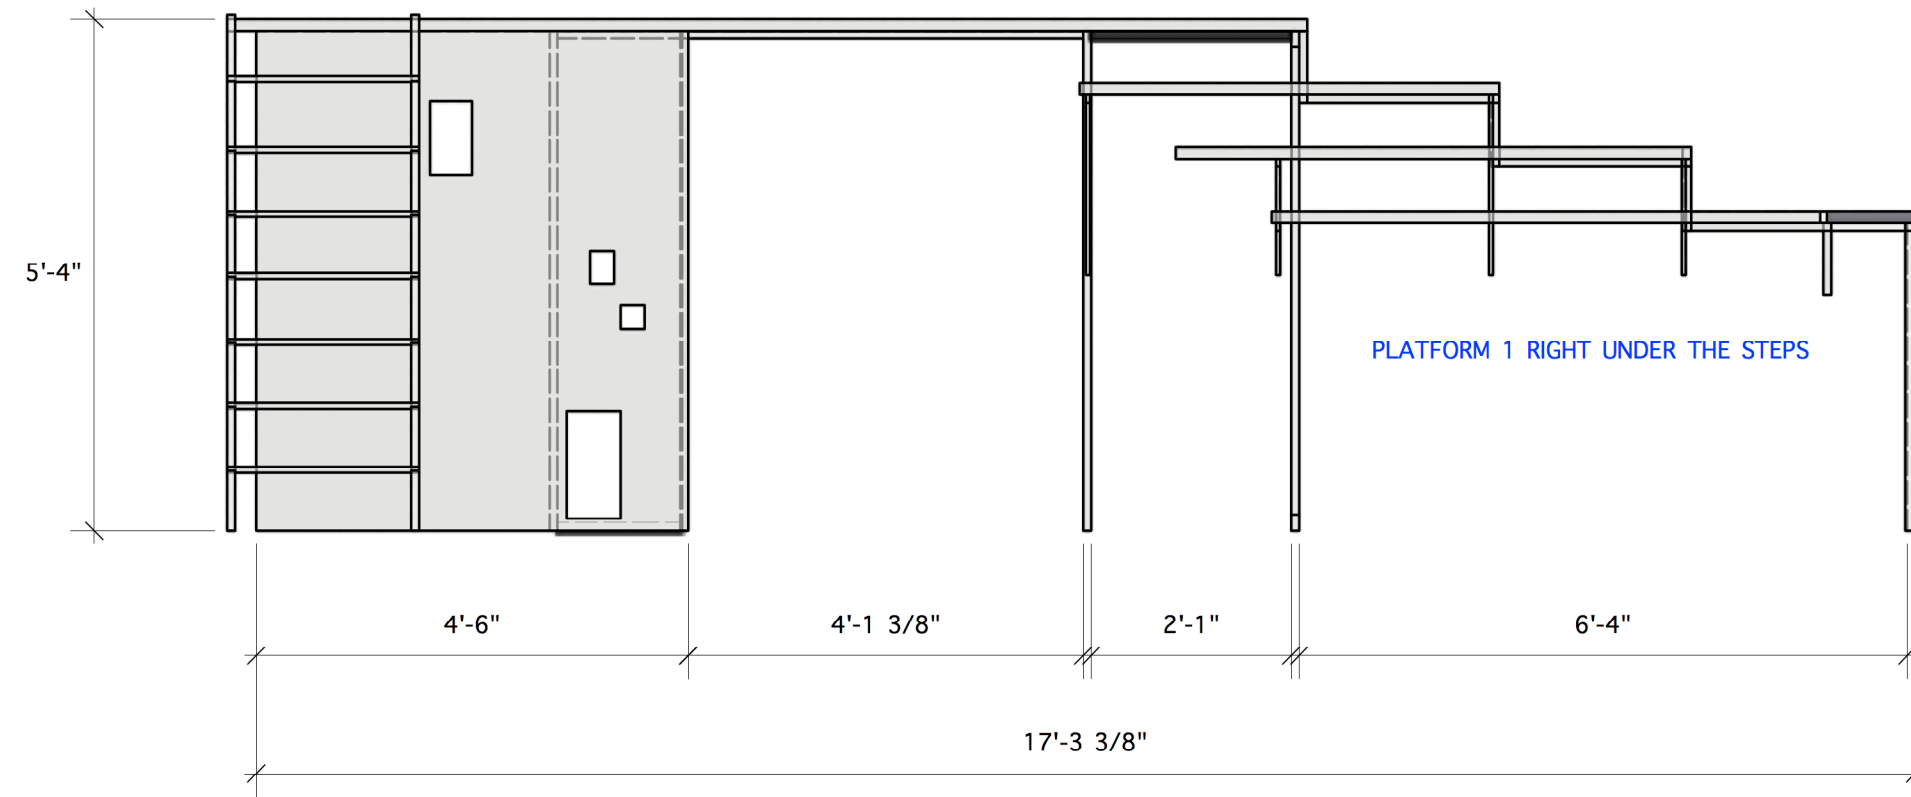

B-1 platform 2: front
Scale: 1/2" = 1'-0"

B-3 platform 2: right
Scale: 1/2" = 1'-0"

B-2 platform 2: plan
Scale: 1/2" = 1'-0"

B-4 ladder: left
Scale: 1" = 1'-0"

UNDER MILK WOOD

Director: Kate Clarke
Scenic Designer: Inseung Park
Technical Director: Michael Hidalgo

Drafter: Inseung Park

Scale: 1/2" = 1'-0"

Platform 2

Date: July 28, 2018