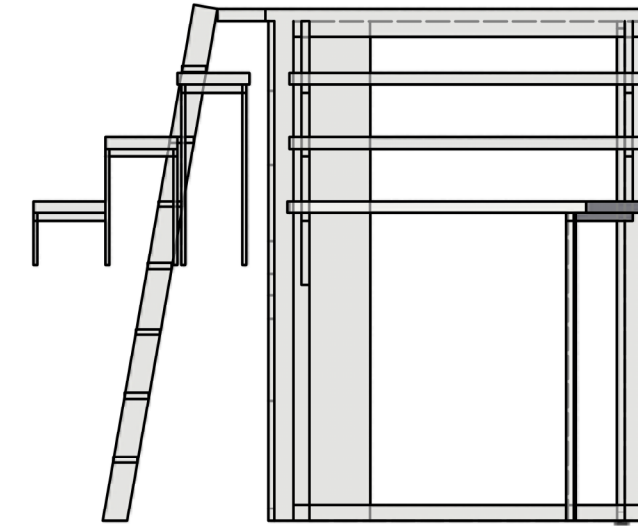

B-1 platform 2: front
Scale: 1/2" = 1'-0"

B-3 platform 2: right
Scale: 1/2" = 1'-0"

B-2 platform 2: plan
Scale: 1/2" = 1'-0"

B-4 ladder: left
Scale: 1" = 1'-0"

UNDER MILK WOOD

Director: Kate Clarke
Scenic Designer: Inseung Park
Technical Director: Michael Hidalgo

Drafter: Inseung Park

Scale: 1/2" = 1'-0"

Platform 2

Date: July 28, 2018