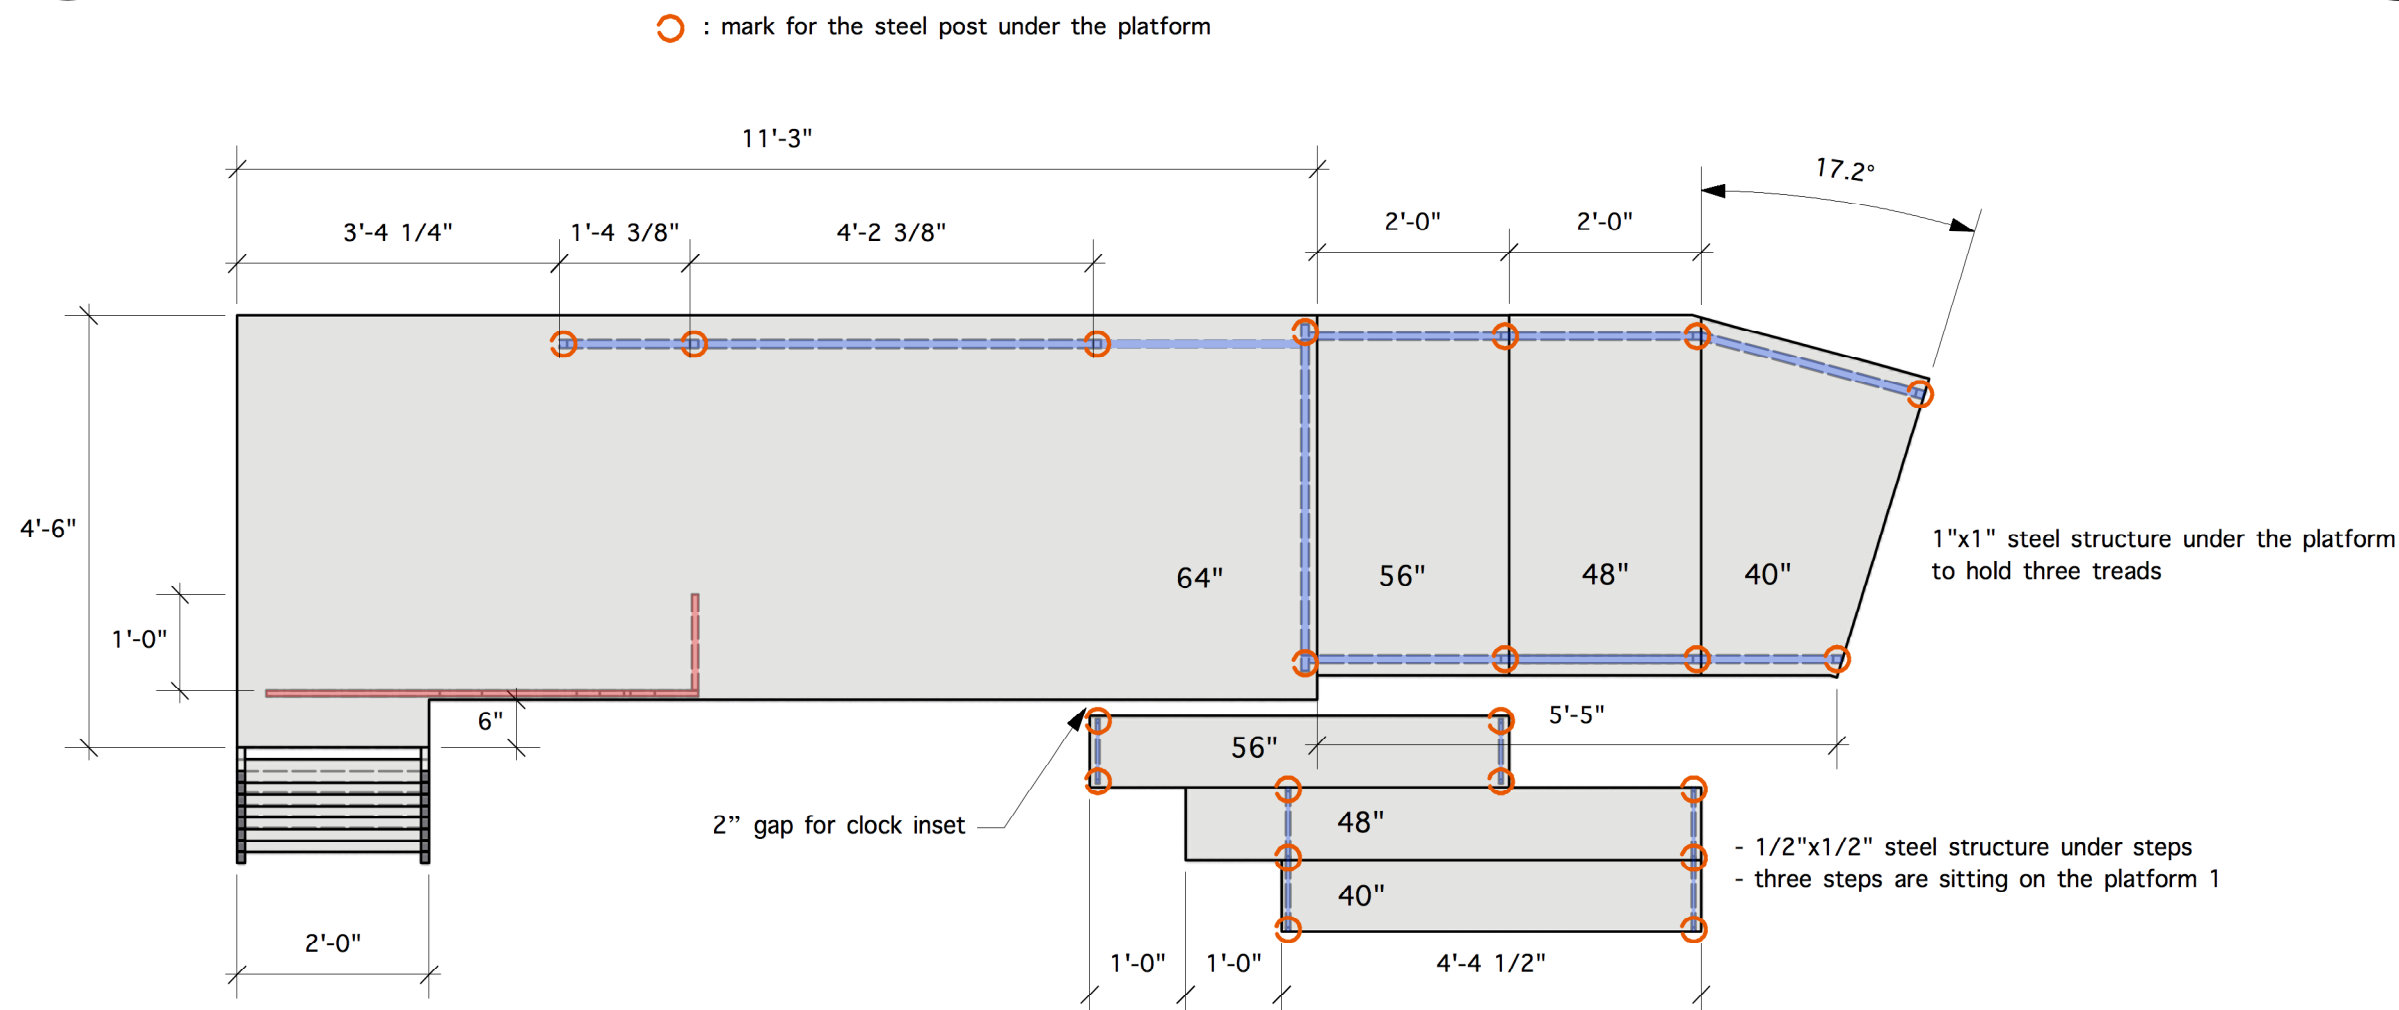

B-1 platform 2: front
Scale: 1/2" = 1'-0"

B-3 platform 2: right
Scale: 1/2" = 1'-0"

B-2 platform 2: plan
Scale: 1/2" = 1'-0"

B-4 ladder: left
Scale: 1" = 1'-0"

UNDER MILK WOOD

Director: Kate Clarke
Scenic Designer: Inseung Park
Technical Director: Michael Hidalgo

Drafter: Inseung Park

Scale: 1/2" = 1'-0"

Platform 2

Date: July 28, 2018