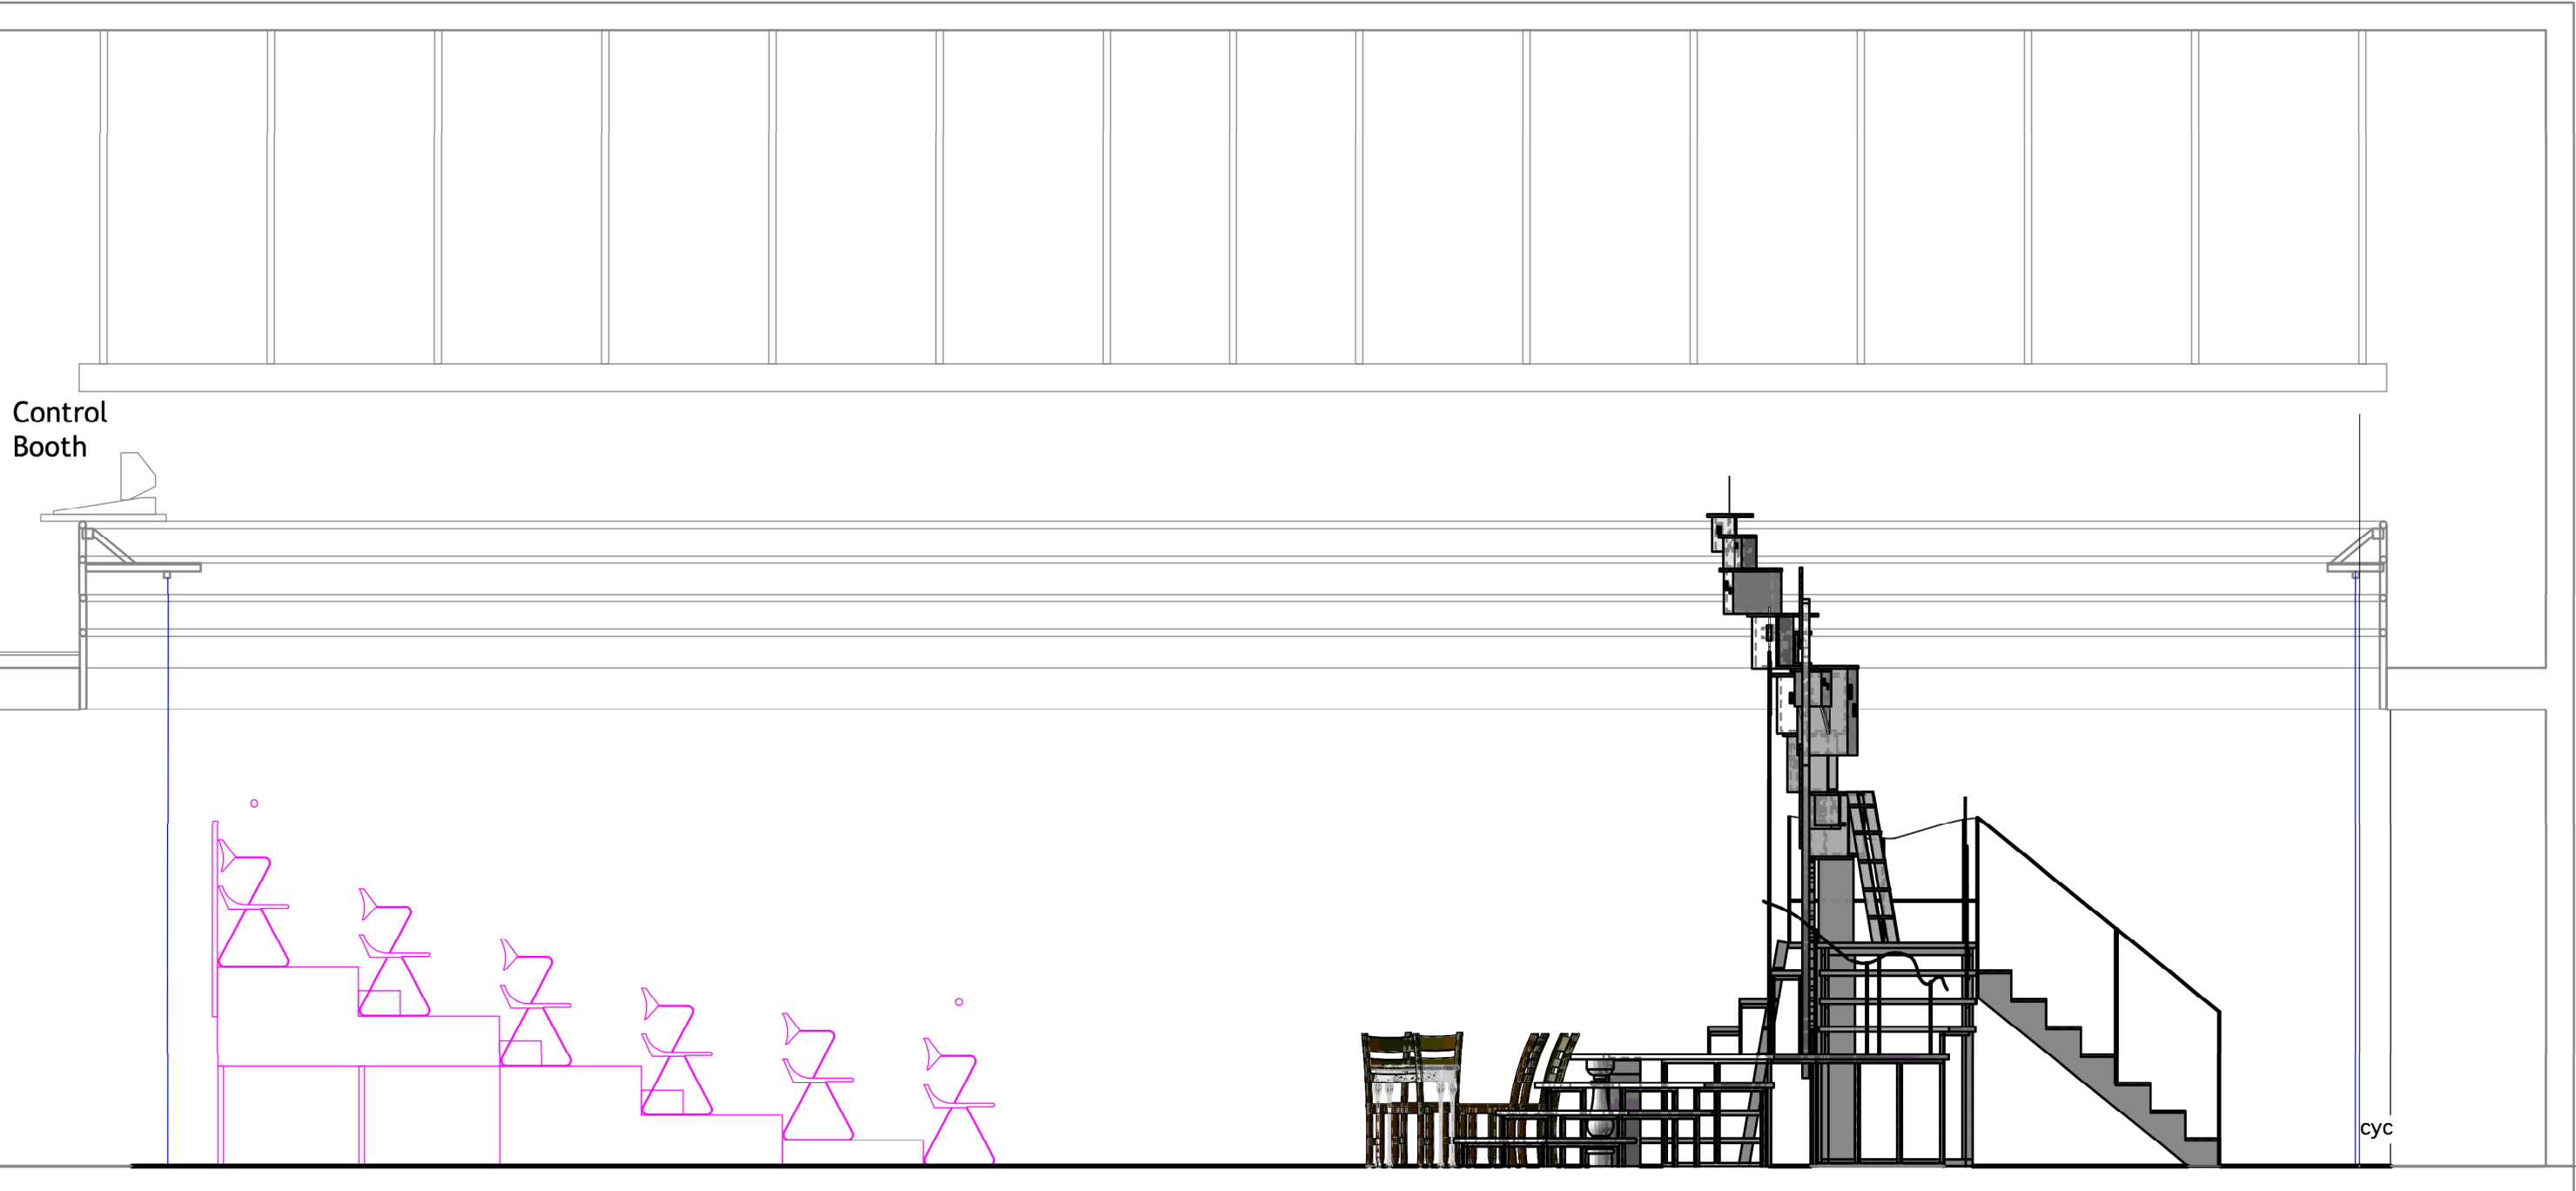

2 **section**
Scale: 1/4" = 1'-0"

Section View: Viewing West/StageRight