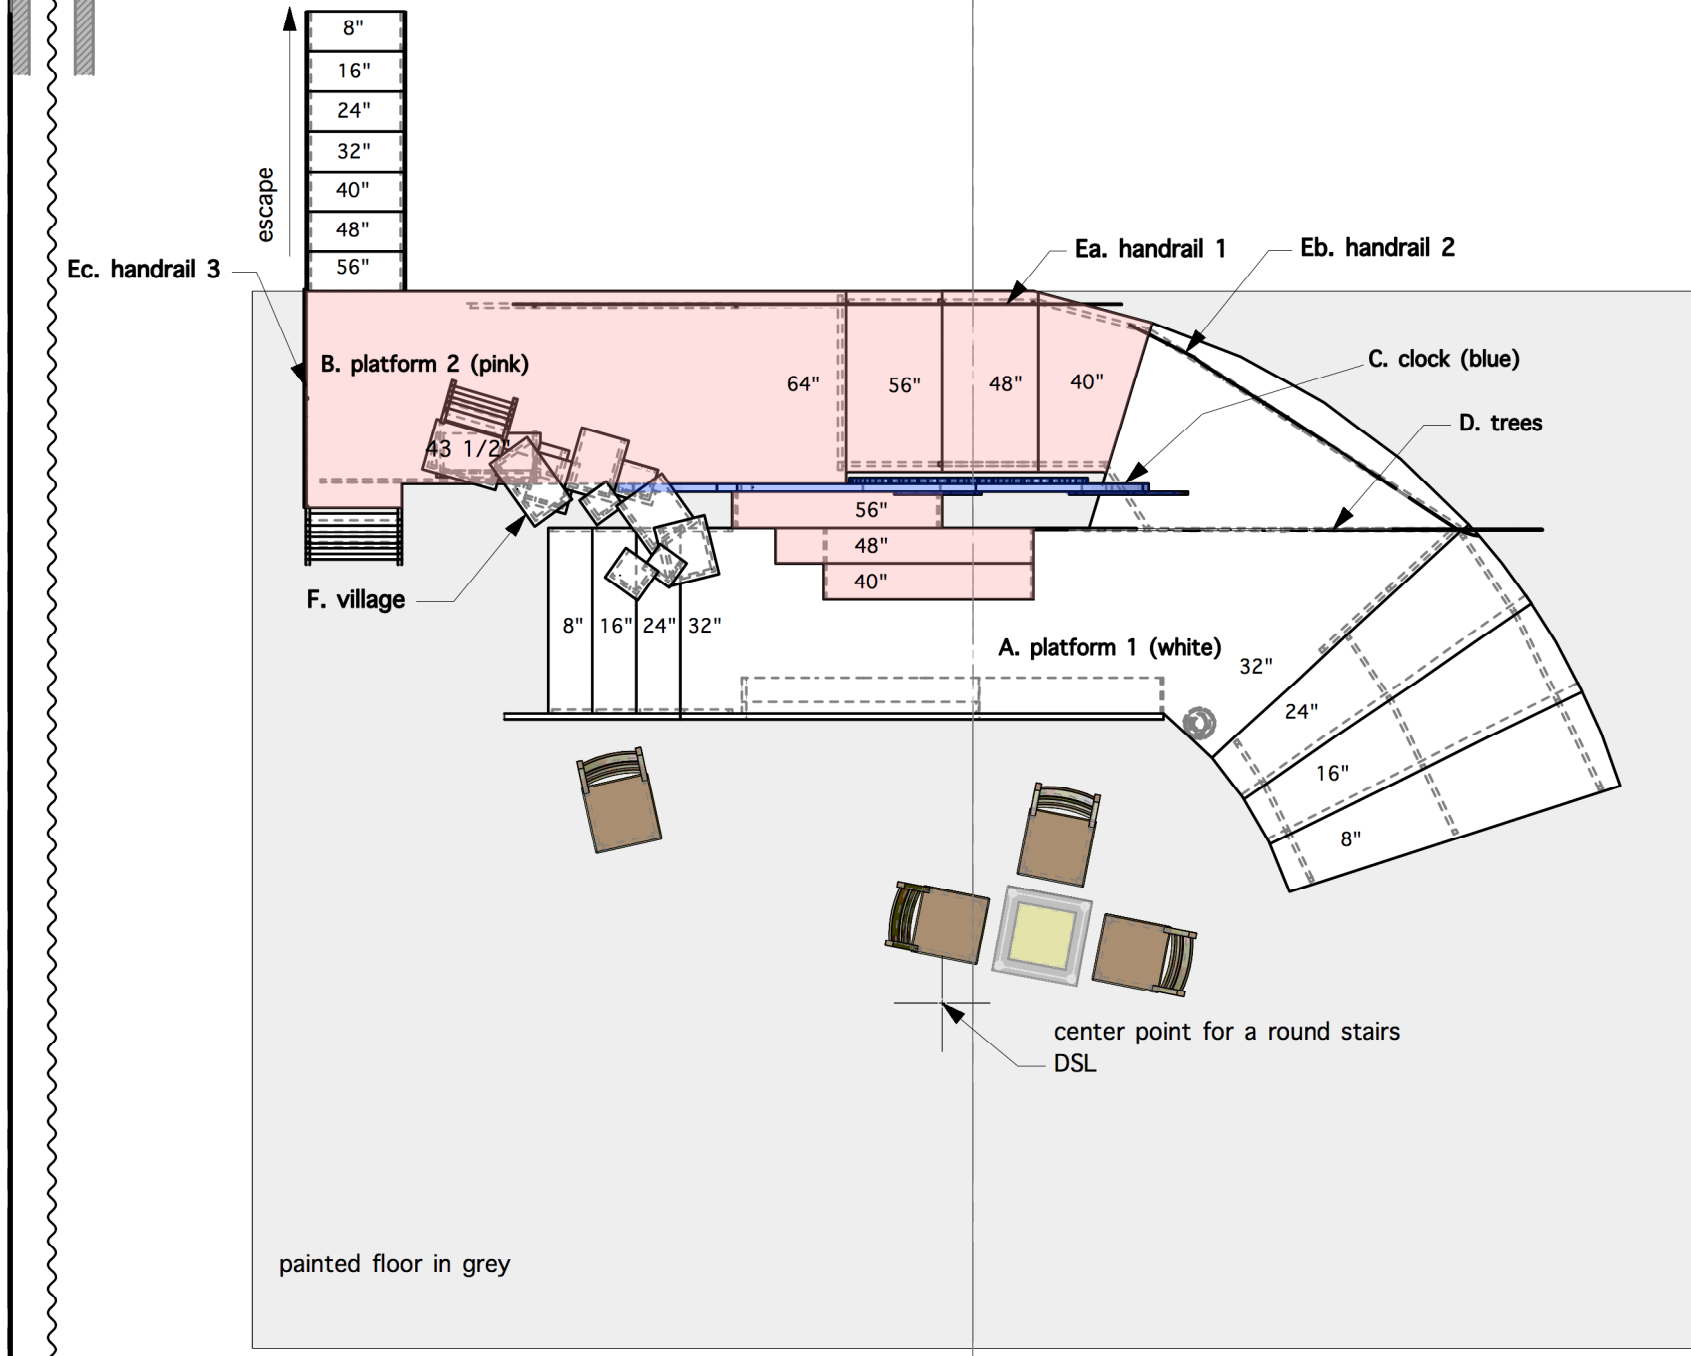

Under
Catwalk

Under
Catwalk

99 Total Seating:
floor row can
relocate as ADA seats

Director: Kate Clarke
Scenic Designer: Inseung Park
Technical Director: Michael Hidalgo

UNDER MILK WOOD

Ground plan