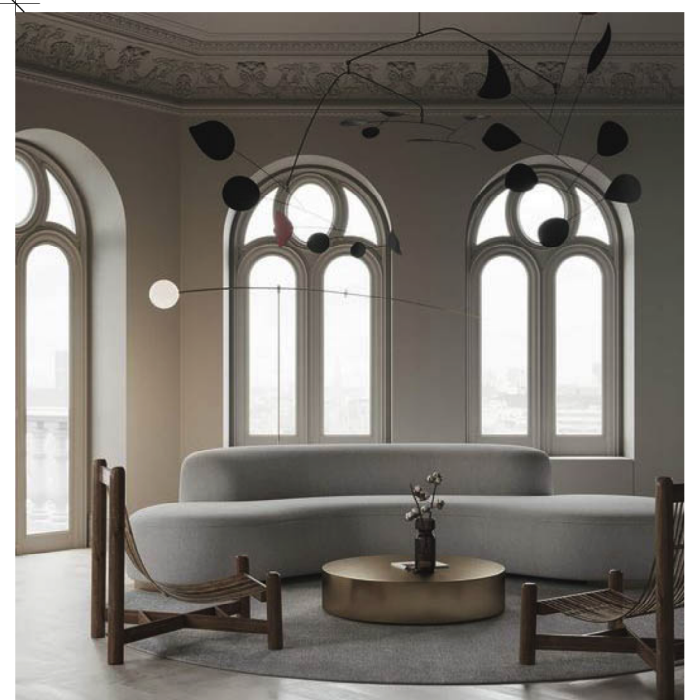

THEATRE 3

Director: Tiffany Greene
Scenic Designer: Inseung Park
Technical Director: Jon Leitch
Artistic Director: Jeffrey Schmidt

LES LIAISONS DANGEREUSES

Window 4

4-4

Drafter: Inseung Park

Scale: 2" = 1'-0"

Date: May 1, 2018

of 4