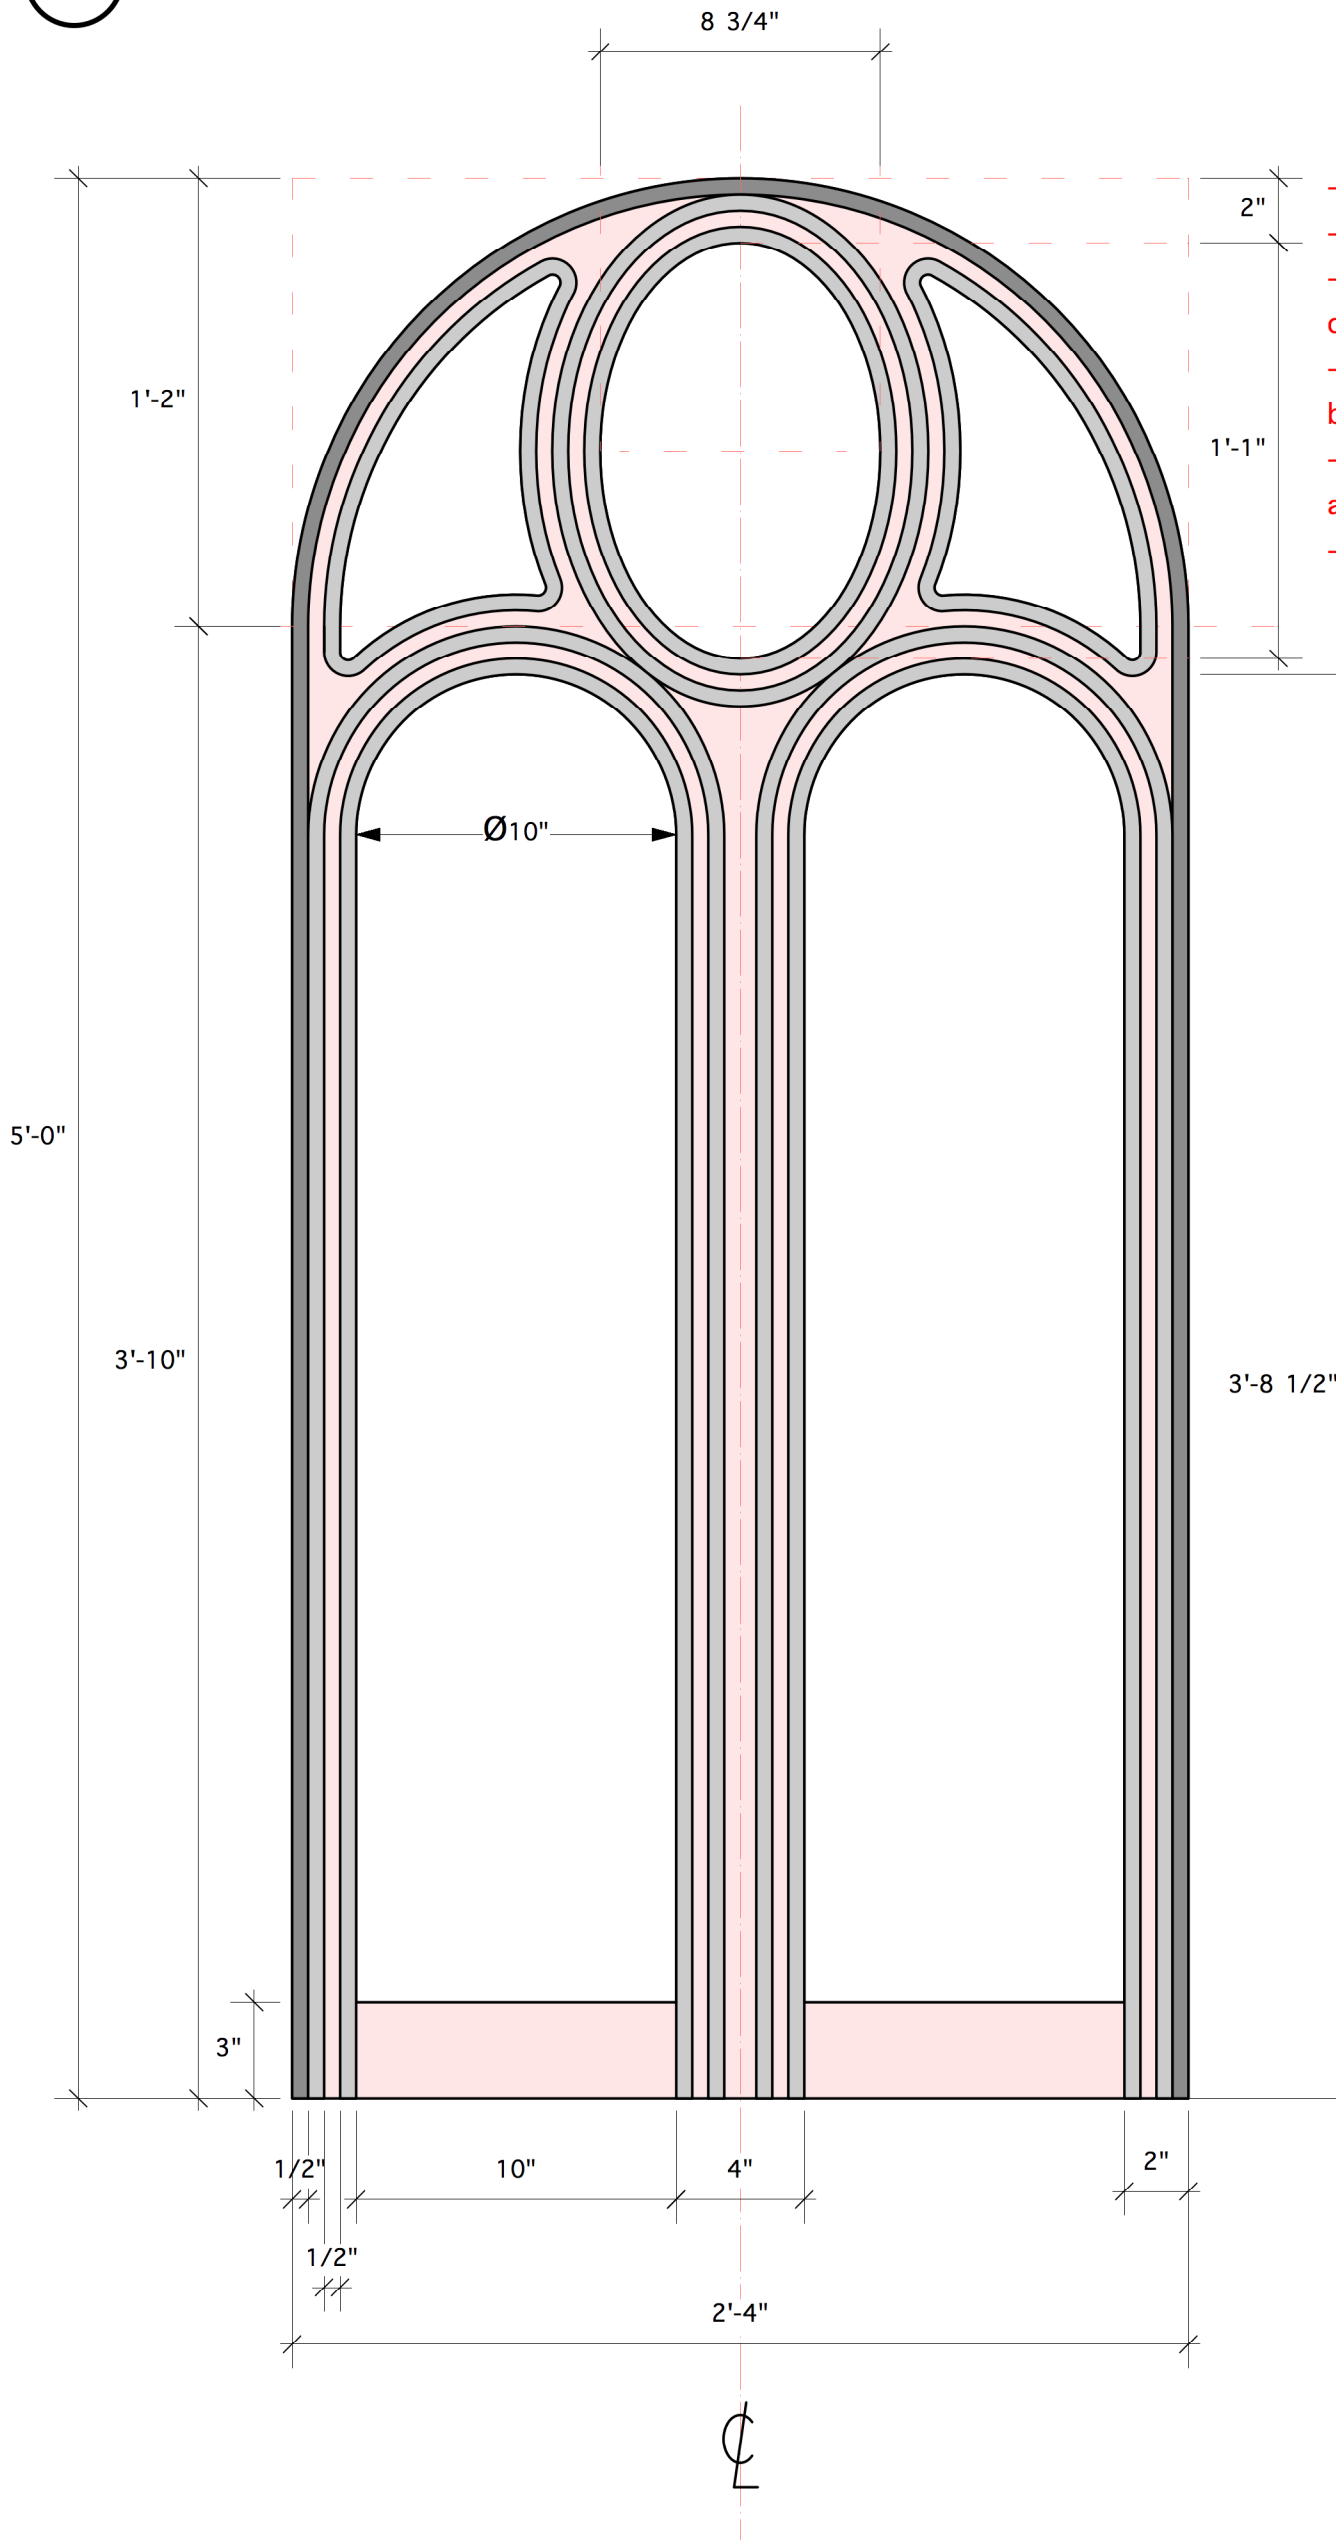

F Window 4: front

- the pink is 3/4" thick: 1st layer
- the light grey is 1/4" thick molding: 2nd layer
- the dark grey is a 1/2" diameter round molding on top of light grey molding: 3rd layer
- sanding sharp edge of the molding a bit would be extra luxurious
- should be built in both sides front/ back: the audience will see both sides
- all white areas are open

reference

THEATRE 3

Director: Tiffany Greene
 Scenic Designer: Inseung Park
 Technical Director: Jon Leitch
 Artistic Director: Jeffrey Schmidt

LES LIAISONS DANGEREUSES

Window 4

4-4

Drafter: Inseung Park

Scale: 2" = 1'-0"