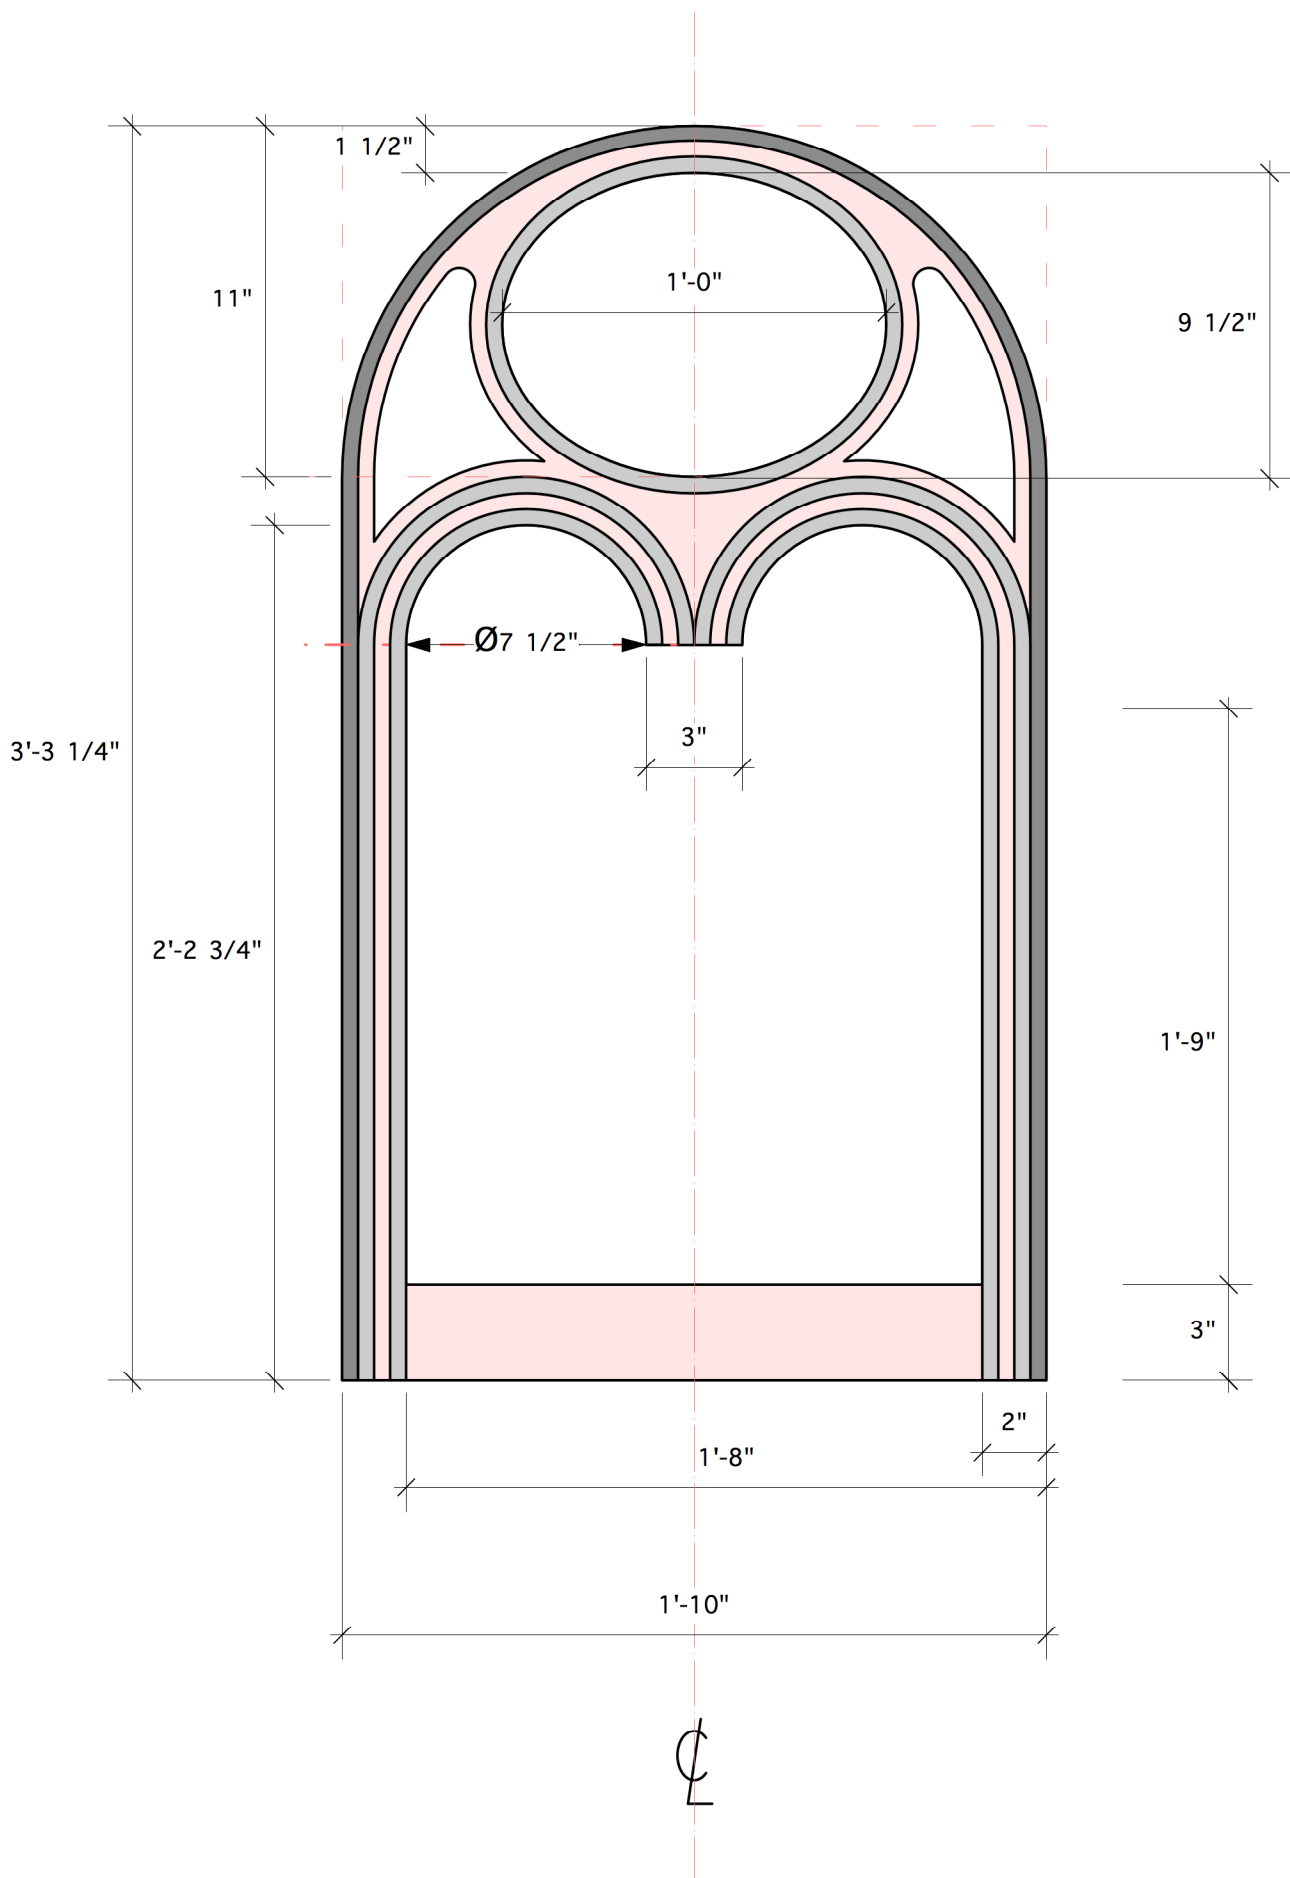

E Window 3: front

- the pink is 3/4" thick: 1st layer
- the light grey is 1/4" thick molding: 2nd layer
- the dark grey is a 1/2" diameter round molding on top of light grey molding: 3rd layer
- sanding sharp edge of the molding a bit would be extra luxurious
- should be built in both sides front/ back: the audience will see both sides
- all white areas are open

THEATRE 3

Director: Tiffany Greene
 Scenic Designer: Inseung Park
 Technical Director: Jon Leitch
 Artistic Director: Jeffrey Schmidt

LES LIAISONS DANGEREUSES

Window 3

4-3

Drafter: Inseung Park

Scale: 2" = 1'-0"