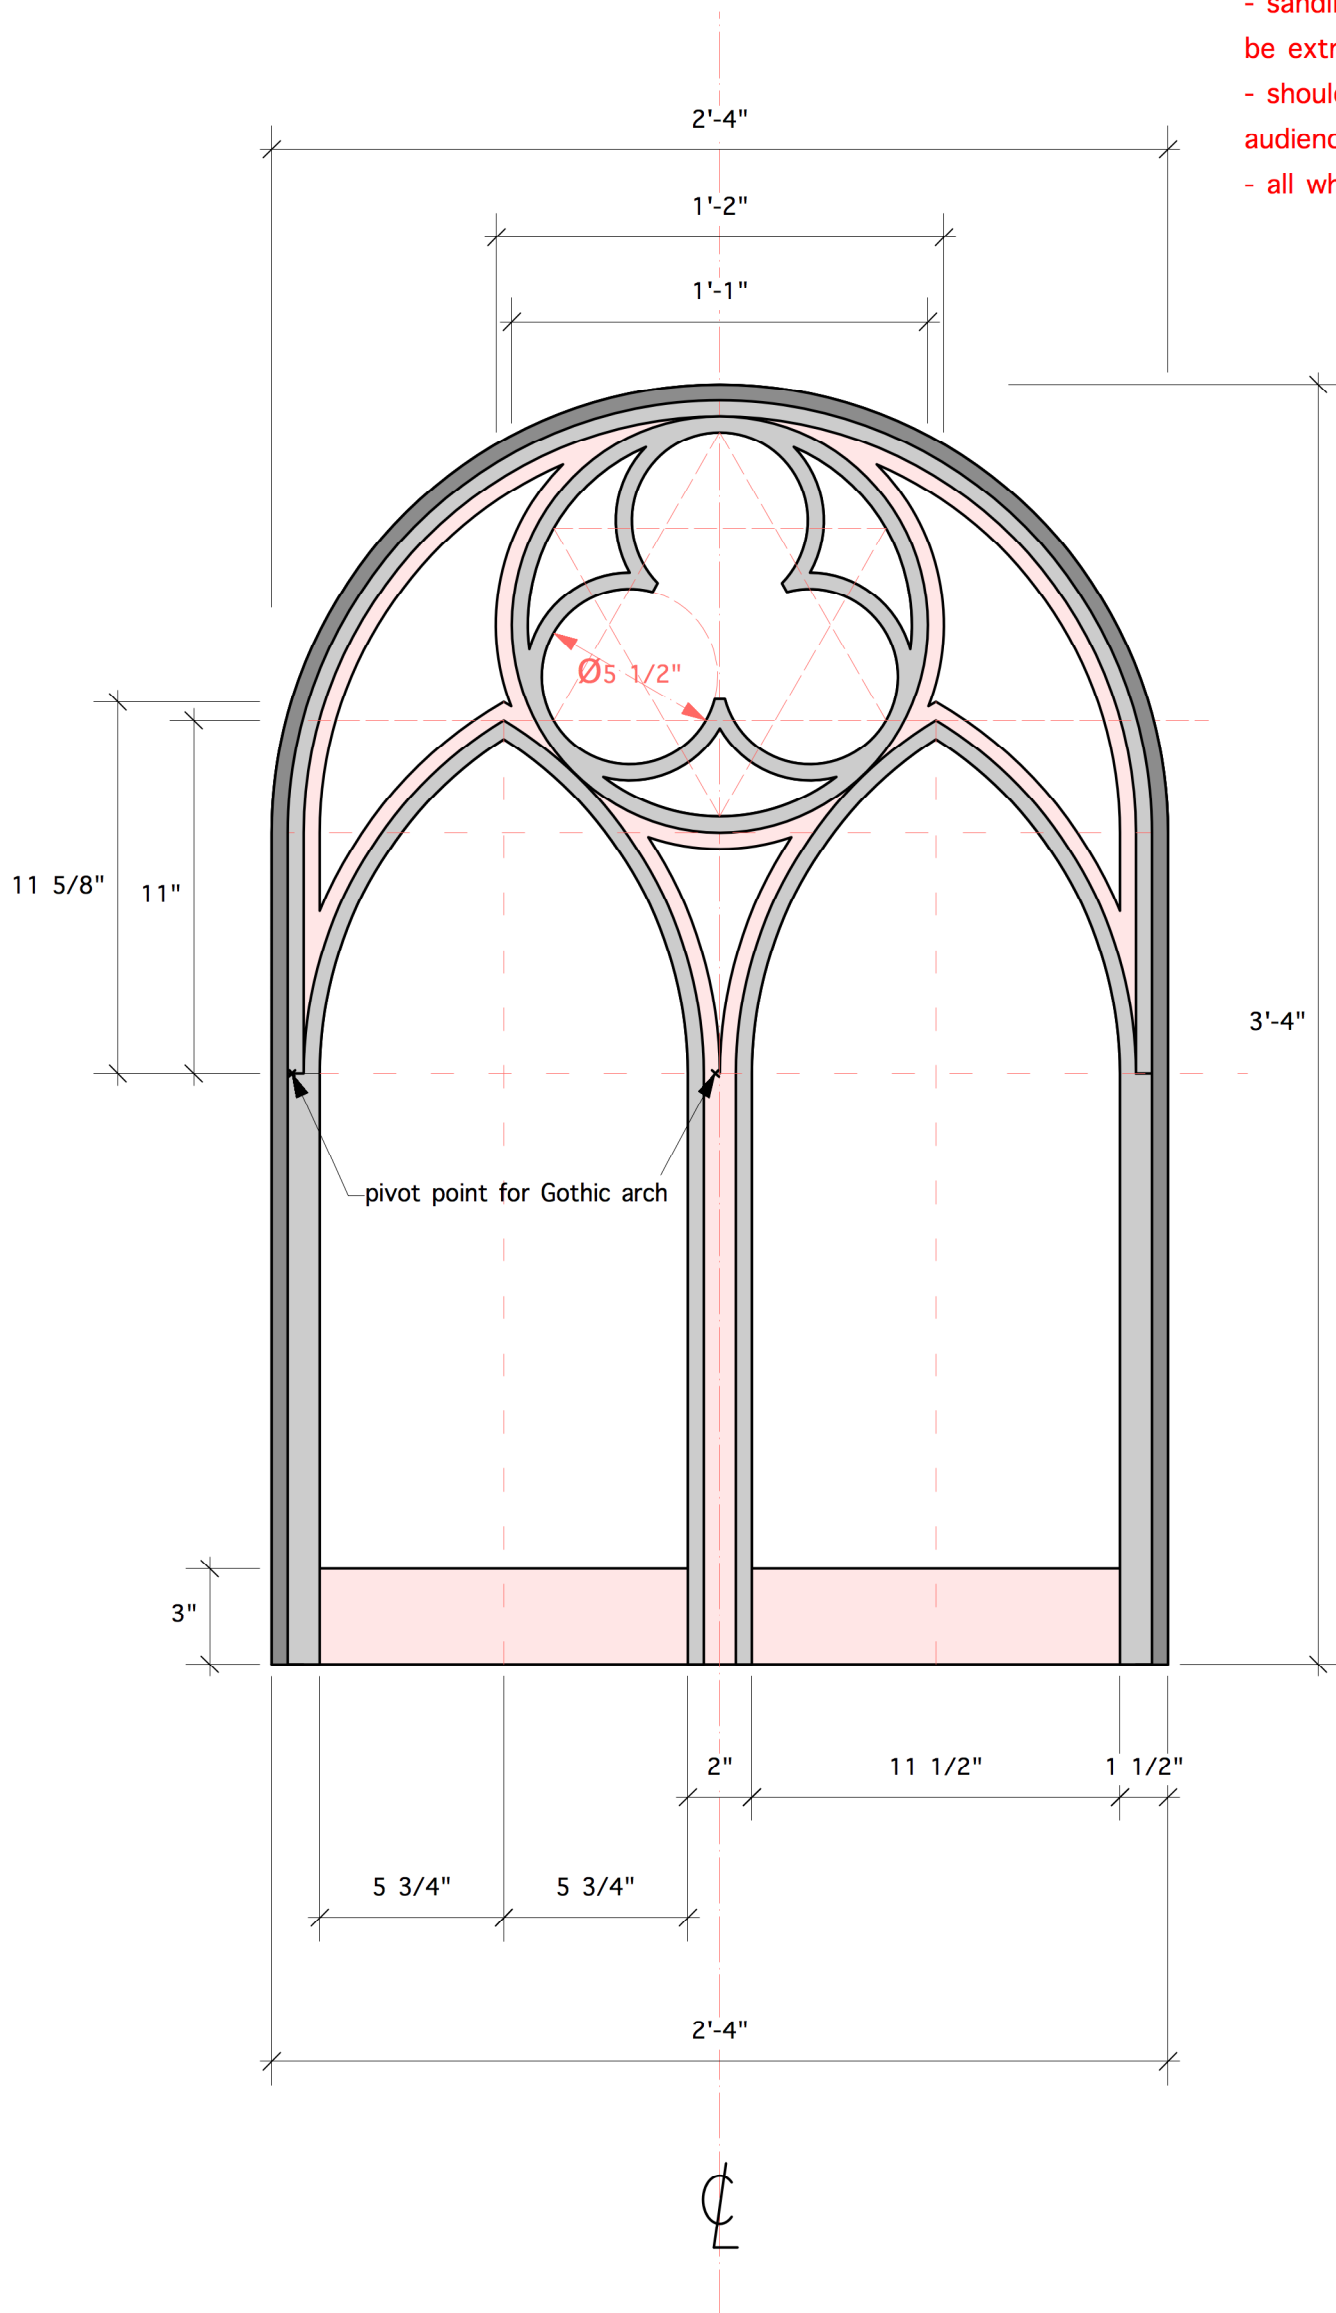

D Window 2: front

- the pink is 3/4" thick: 1st layer
- the light grey is 1/4" thick molding: 2nd layer
- the dark grey is a 1/2" diameter round molding on top of light grey molding: 3rd layer
- sanding sharp edge of the molding a bit would be extra luxurious
- should be built in both sides front/ back: the audience will see both sides
- all white areas are open

THEATRE 3

Director: Tiffany Greene
 Scenic Designer: Inseung Park
 Technical Director: Jon Leitch
 Artistic Director: Jeffrey Schmidt

LES LIAISONS DANGEREUSES

Window 2

4-2

Drafter: Inseung Park

Scale: 2" = 1'-0"