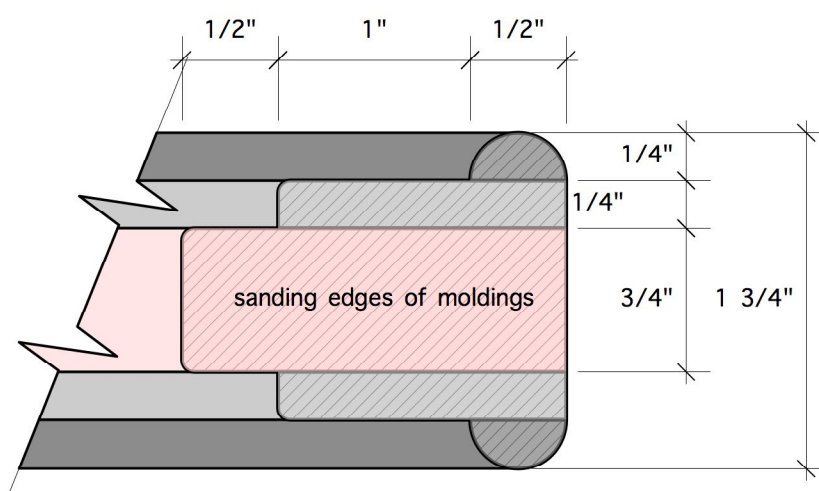

C-1 Window 1: front

- the pink is 3/4" thick: 1st layer
- the light grey is 1/4" thick molding: 2nd layer
- the dark grey is a 1/2" diameter round molding on top of light grey molding: 3rd layer
- sanding sharp edge of the molding a bit would be extra luxurious
- should be built in both sides front/ back: the audience will see both sides
- all white areas are open

C-2 Window 1: section
Scale: 1 to 1 (life scale)

the window 1 through 5 are the same idea in section view

THEATRE 3

Director: Tiffany Greene
Scenic Designer: Inseung Park
Technical Director: Jon Leitch
Artistic Director: Jeffrey Schmidt

LES LIAISONS DANGEREUSES

Window 1

4-1

Drafter: Inseung Park

Scale: 2" = 1'-0"

Date: May 1, 2018

Of 4