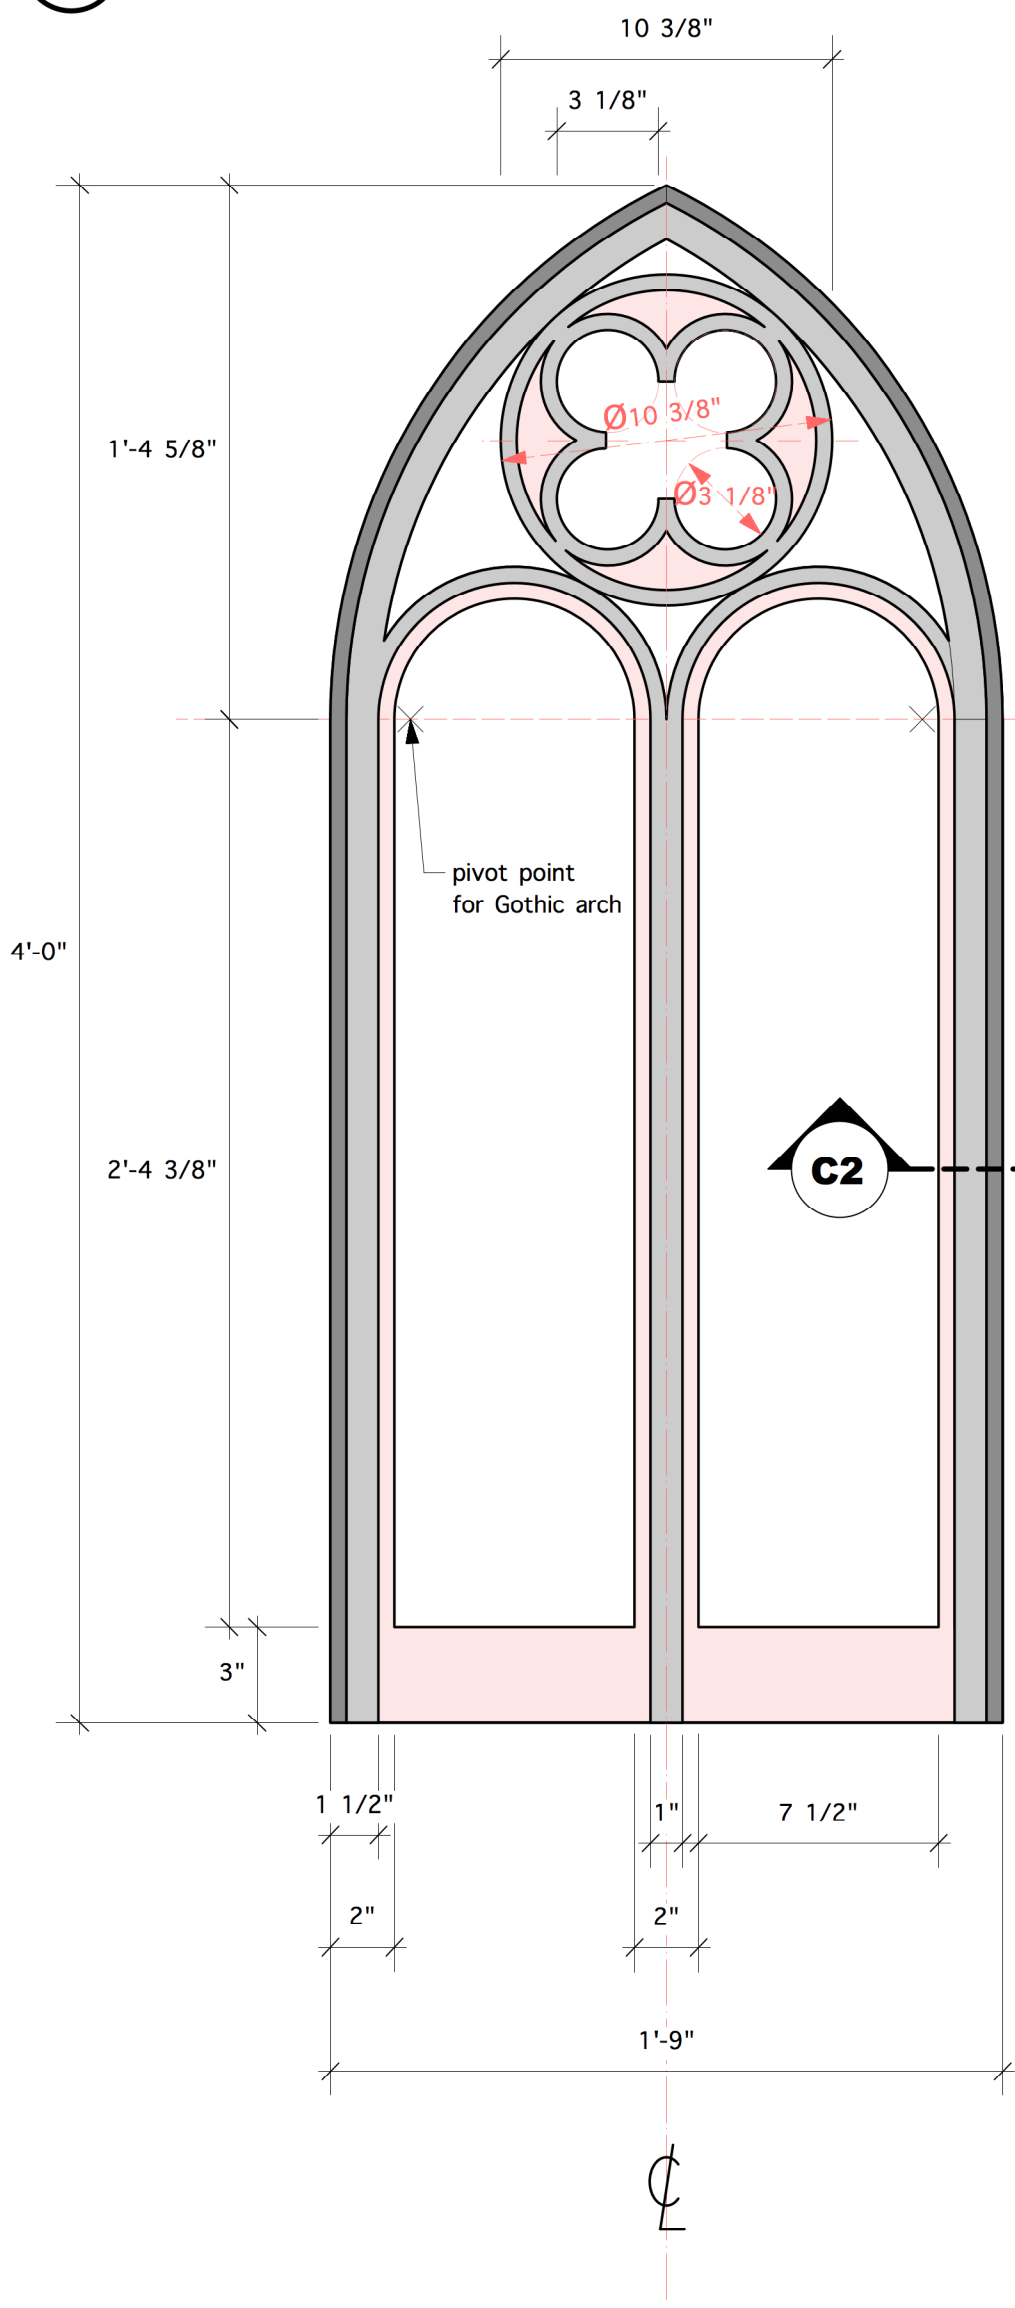

C-1 Window 1: front

- the pink is 3/4" thick: 1st layer
- the light grey is 1/4" thick molding: 2nd layer
- the dark grey is a 1/2" diameter round molding on top of light grey molding: 3rd layer
- sanding sharp edge of the molding a bit would be extra luxurious
- should be built in both sides front/ back: the audience will see both sides
- all white areas are open

C-2 Window 1: section
Scale: 1 to 1 (life scale)

the window 1 through 5 are the same idea in section view

THEATRE 3

Director: Tiffany Greene
Scenic Designer: Inseung Park
Technical Director: Jon Leitch
Artistic Director: Jeffrey Schmidt

LES LIAISONS DANGEREUSES

Window 1

4-1

Drafter: Inseung Park

Scale: 2" = 1'-0"

Date: May 1, 2018

Of 4