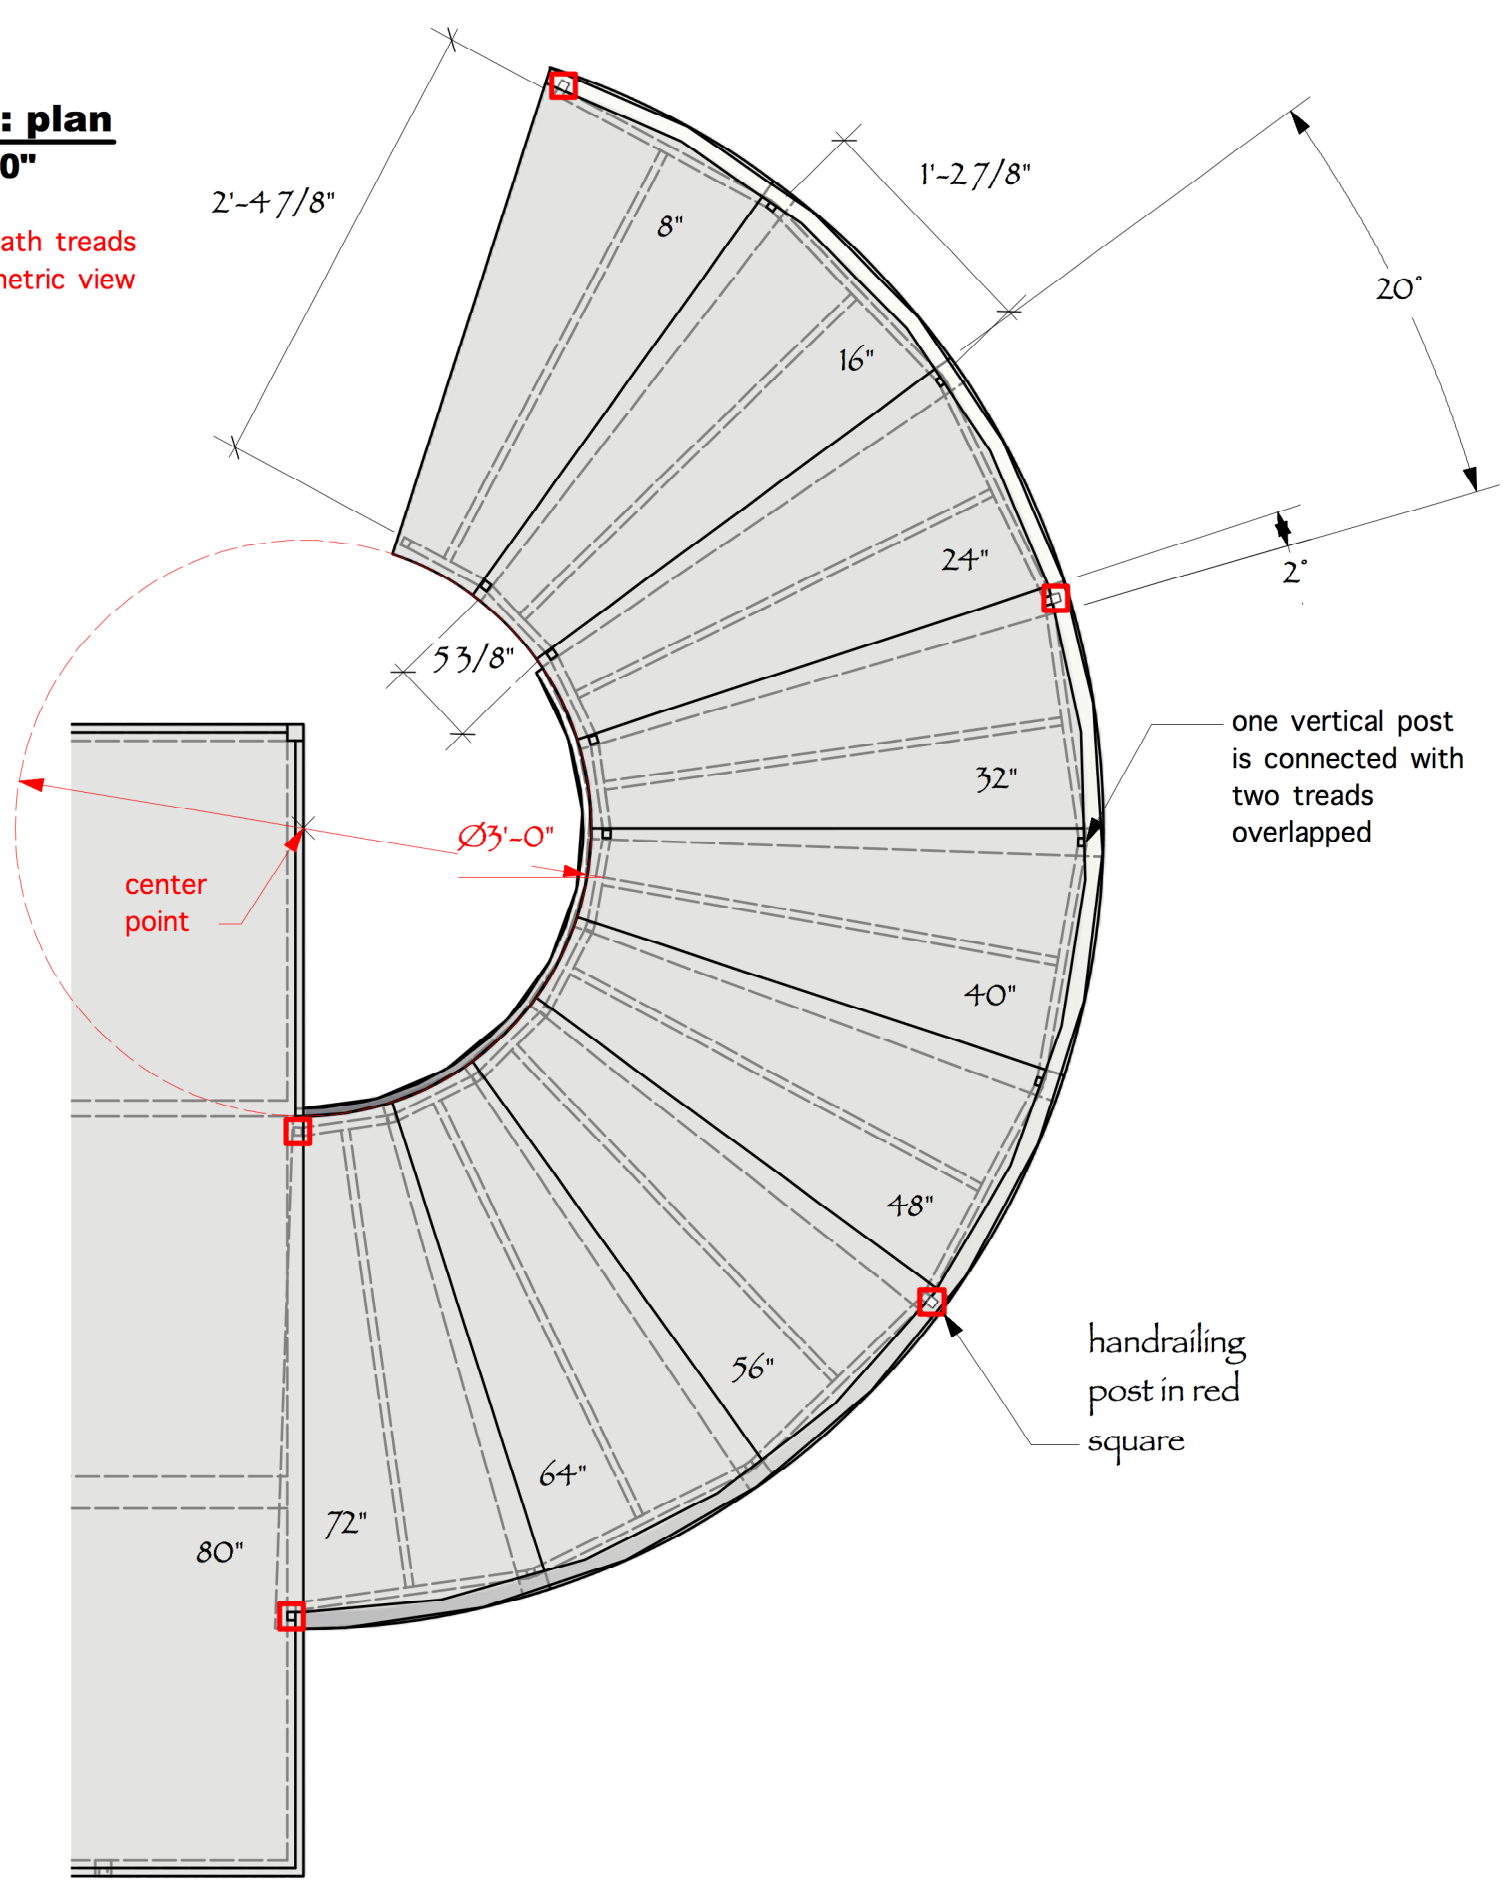

3-H lower stairs: front
Scale: 1" = 1'-0"

3-I lower stairs: plan
Scale: 1" = 1'-0"

see structure underneath treads in drawing 3-5 in isometric view

THEATRE 3

LES LIAISONS DANGEREUSES

lower stairs: front & plan view

Date: May 1, 2018

Drafter: Inseung Park

Director: Tiffany Greene
Scenic Designer: Inseung Park
Technical Director: Jon Leitch
Artistic Director: Jeffrey Schmidt