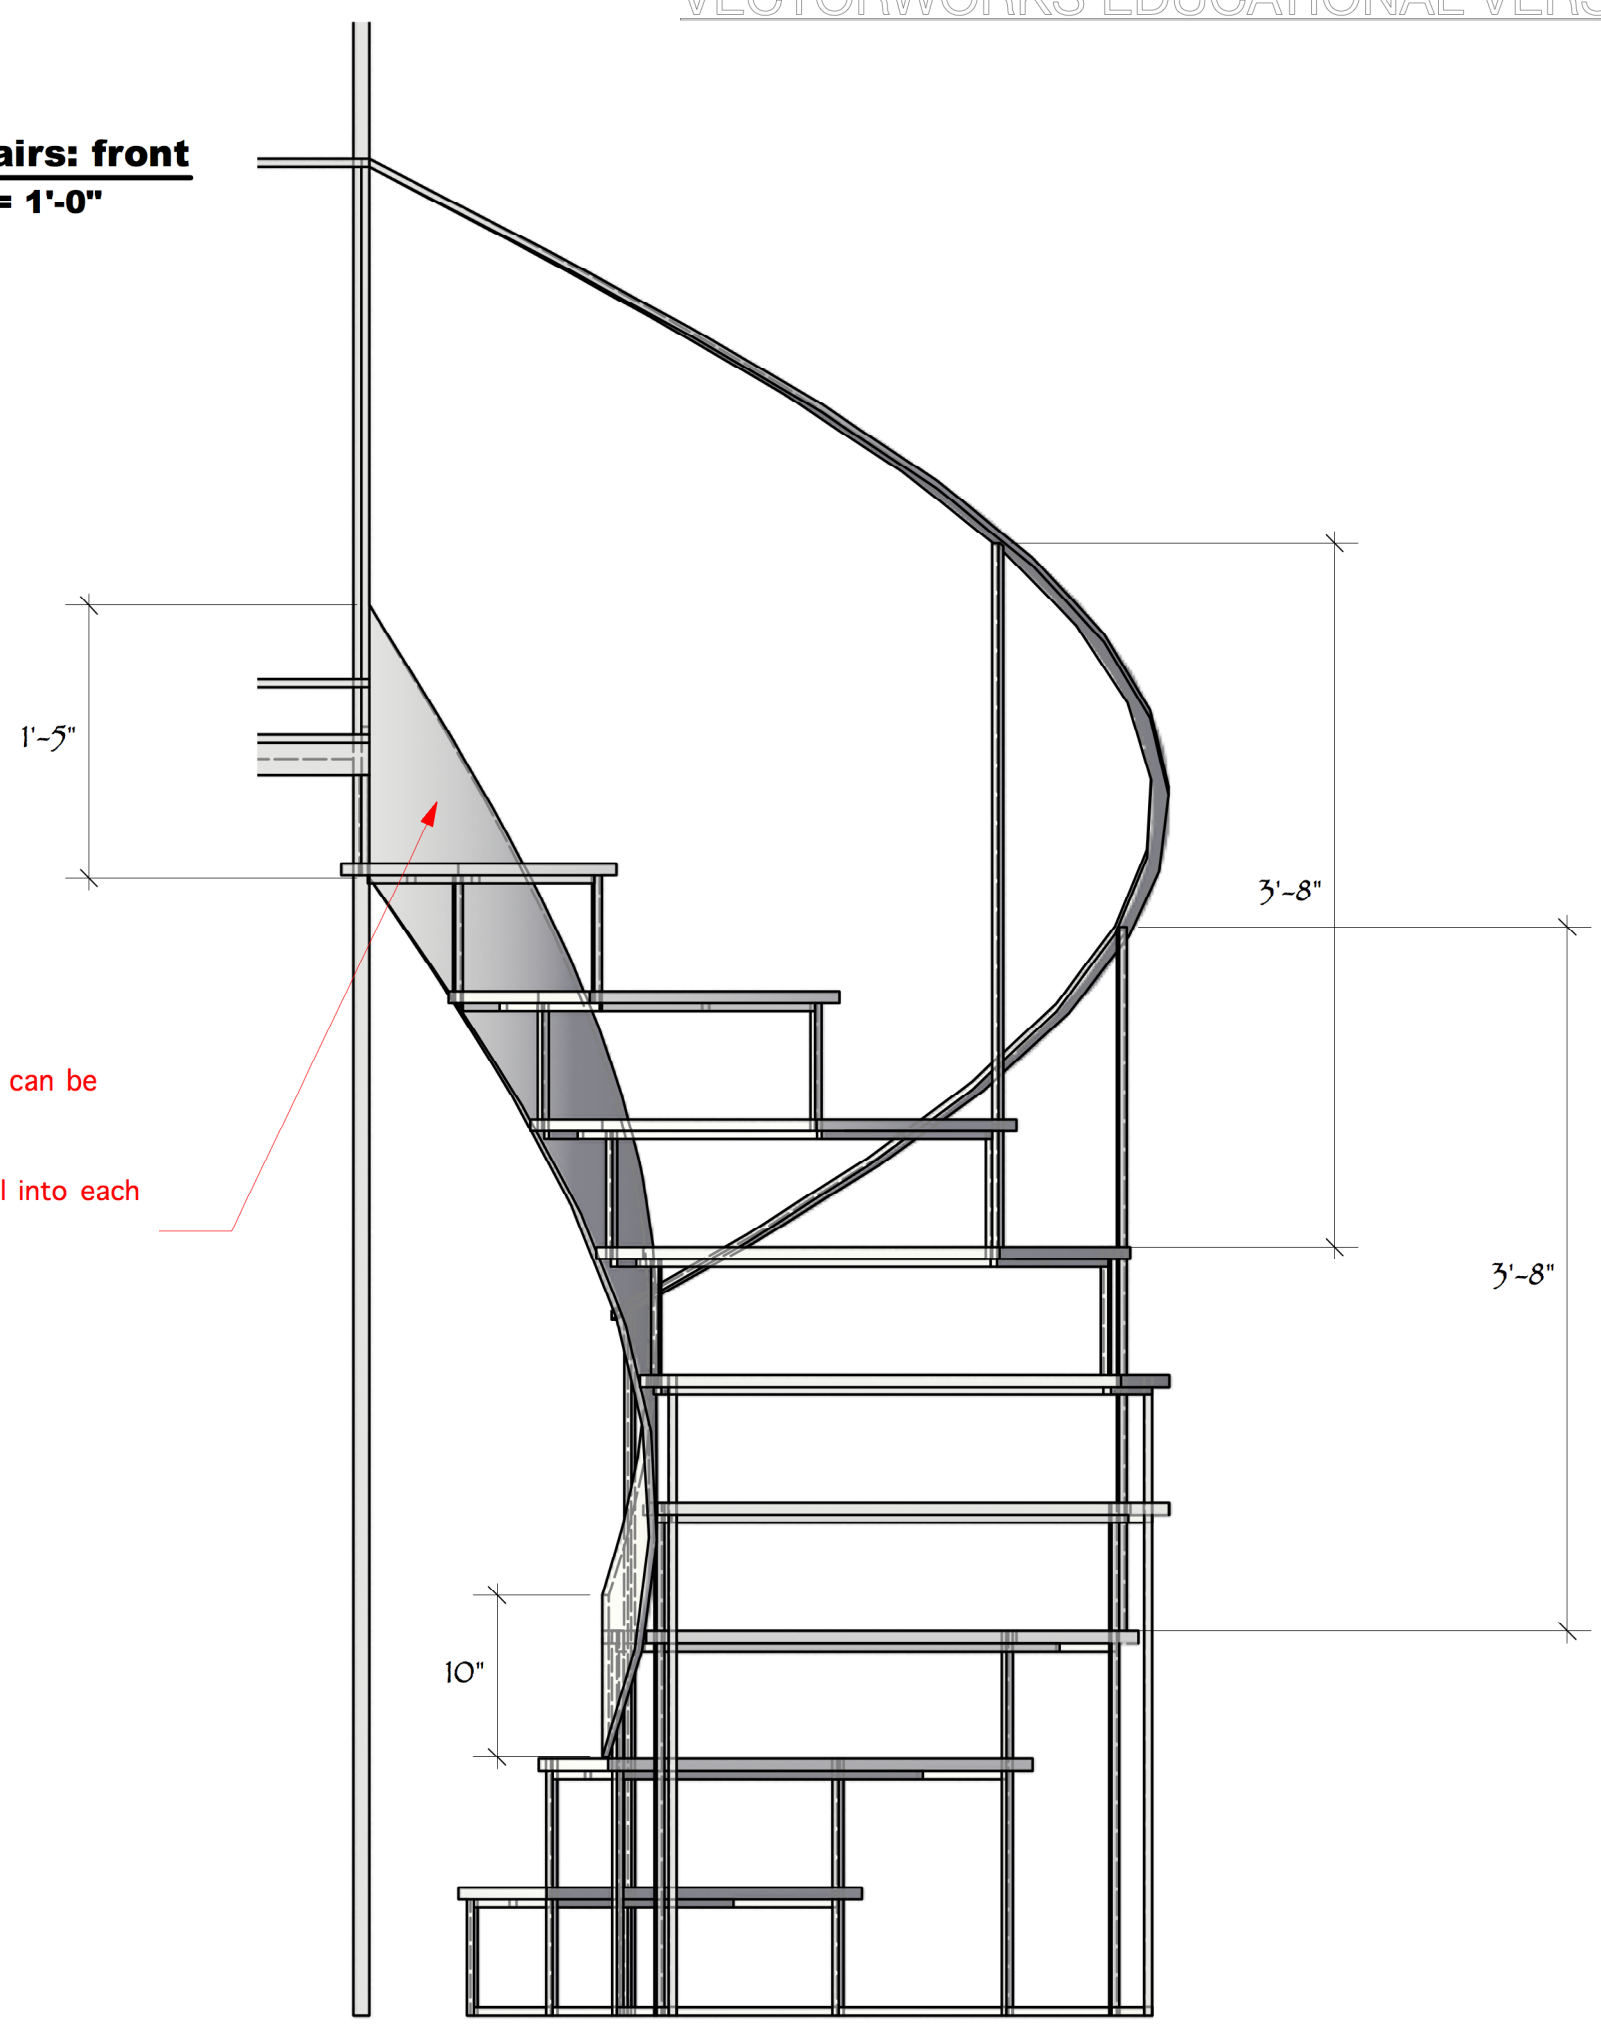

3-H lower stairs: front
Scale: 1" = 1'-0"

3-I lower stairs: plan
Scale: 1" = 1'-0"

see structure underneath treads in drawing 3-5 in isometric view

THEATRE 3

LES LIAISONS DANGEREUSES

lower stairs: front & plan view

Date: May 1, 2018

Drafter: Inseung Park

Director: Tiffany Greene
Scenic Designer: Inseung Park
Technical Director: Jon Leitch
Artistic Director: Jeffrey Schmidt