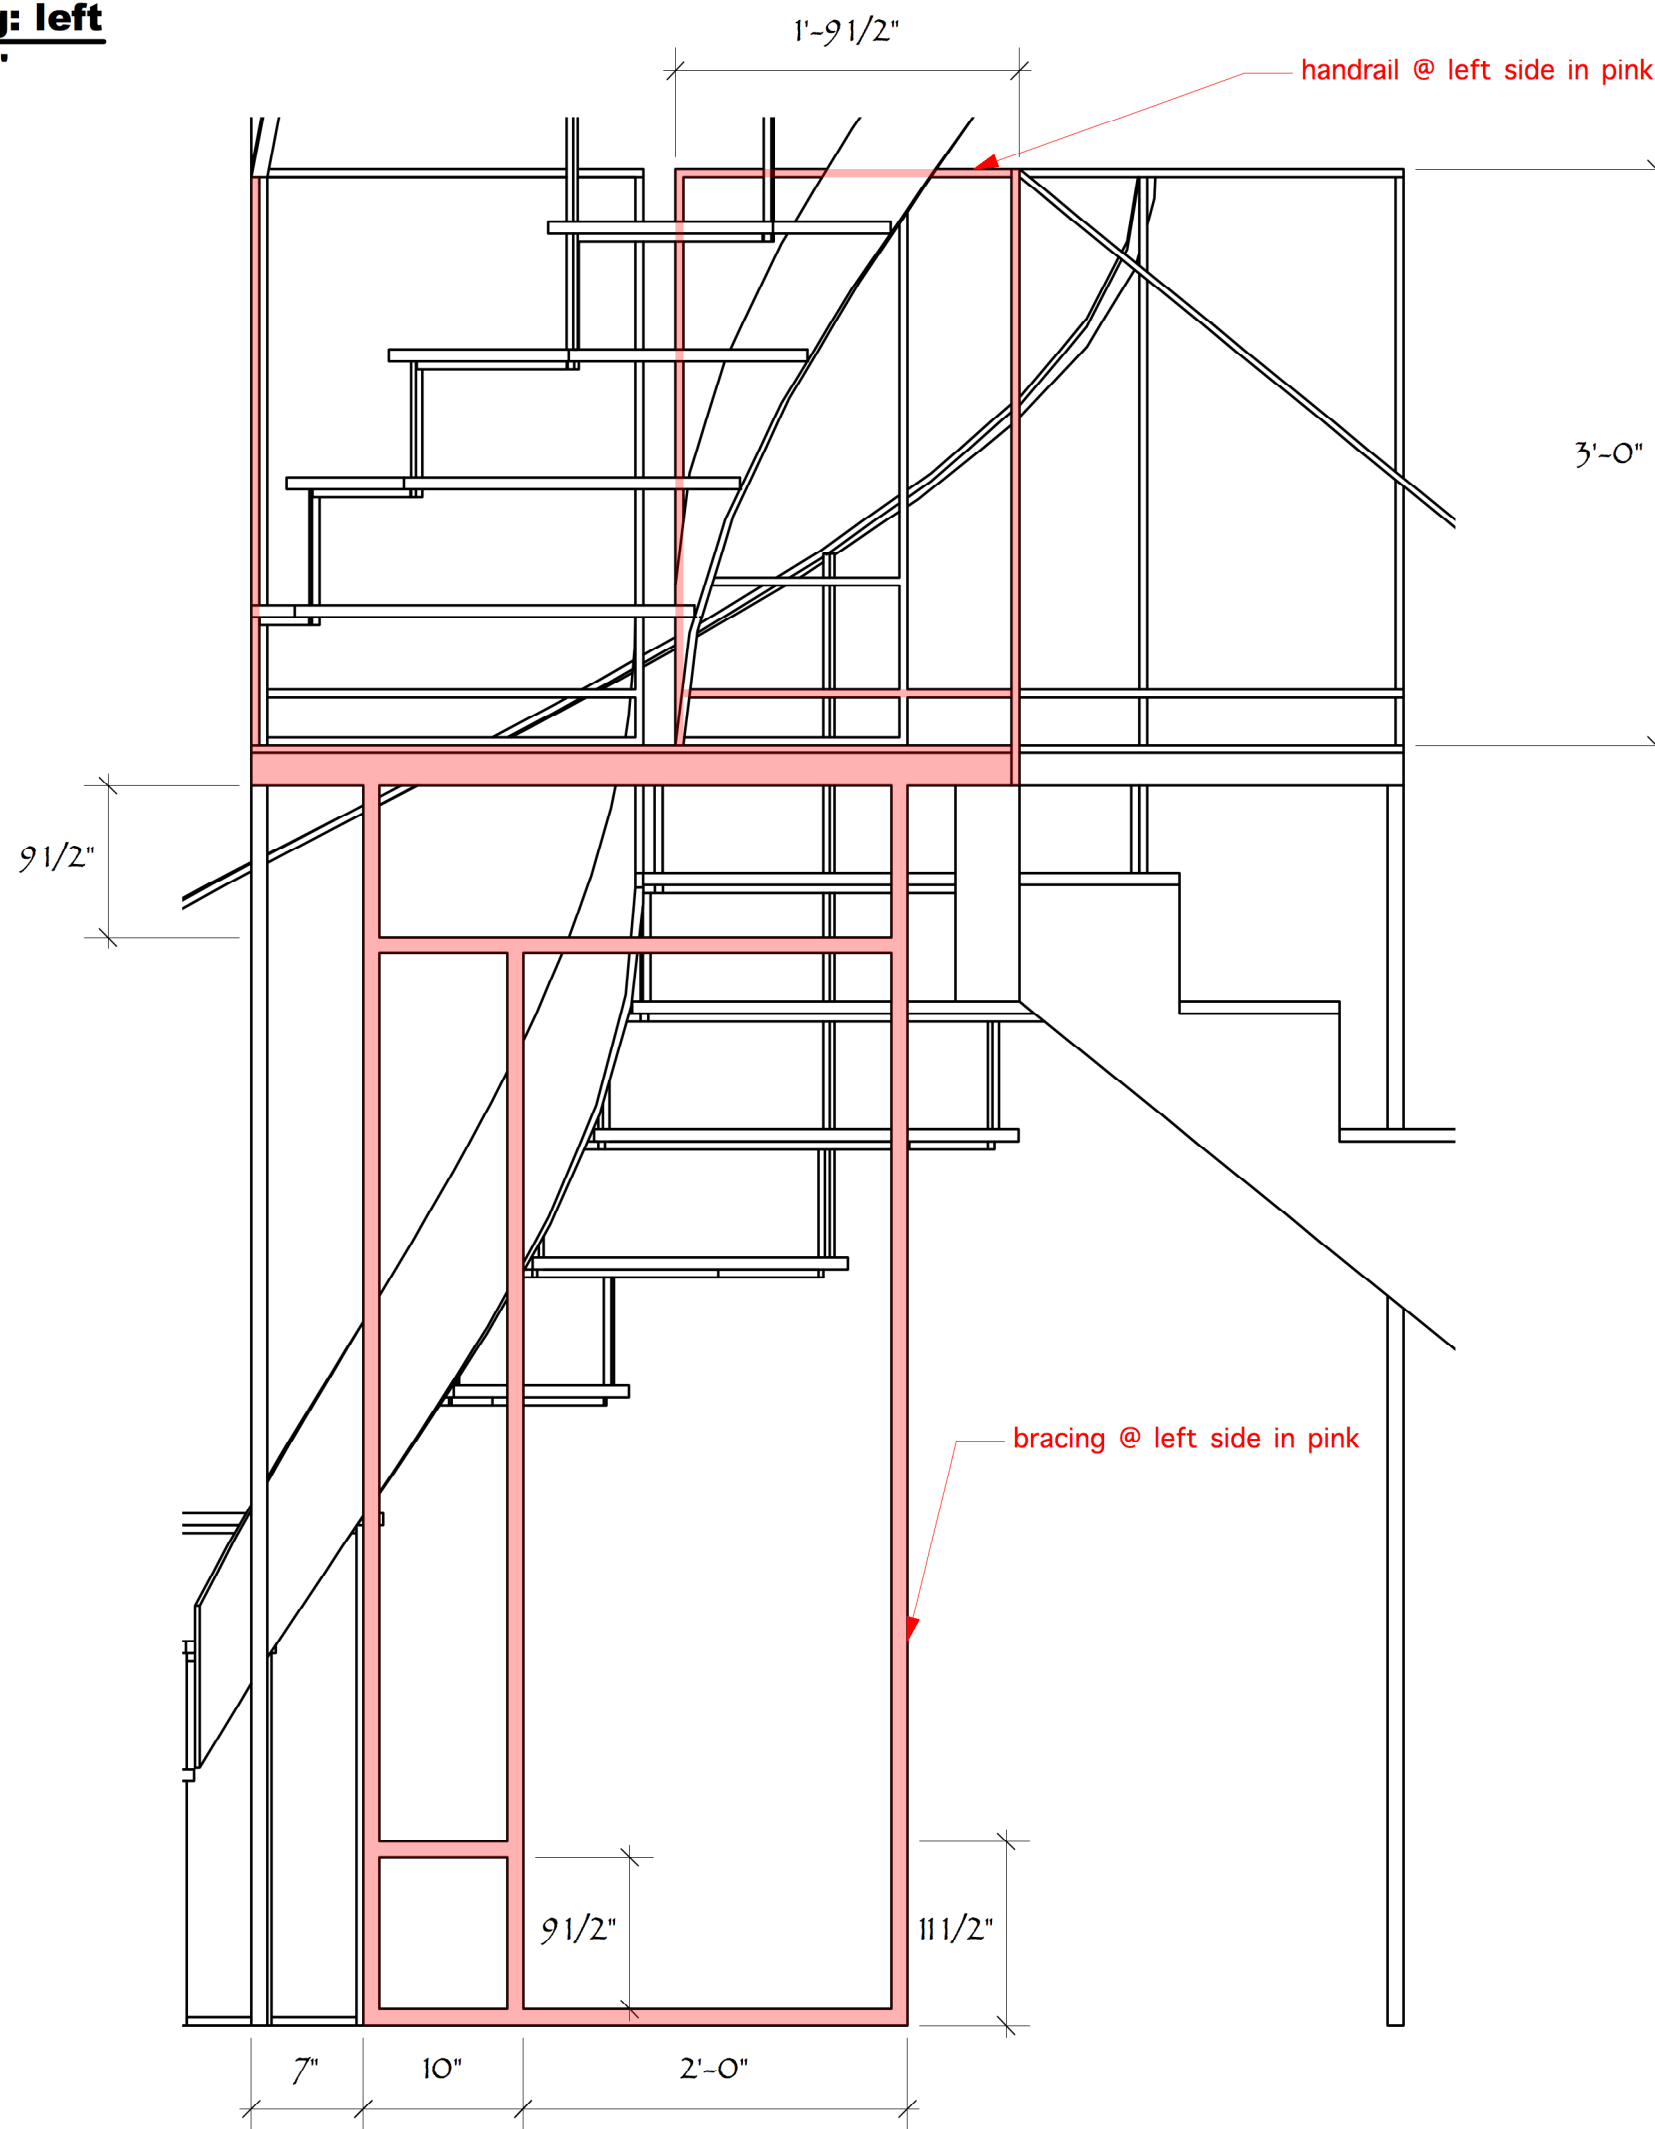

3-F stairs landing: left
Scale: 1" = 1'-0"

3-G stairs landing 3-F: plan
Scale: 1" = 1'-0"

THEATRE 3

Director: Tiffany Greene
Scenic Designer: Inseung Park
Technical Director: Jon Leitch
Artistic Director: Jeffrey Schmidt

LES LIAISONS DANGEREUSES

Drafter: Inseung Park Date: May 1, 2018

Stairs landing: left view

Scale: 1"=1'-0"