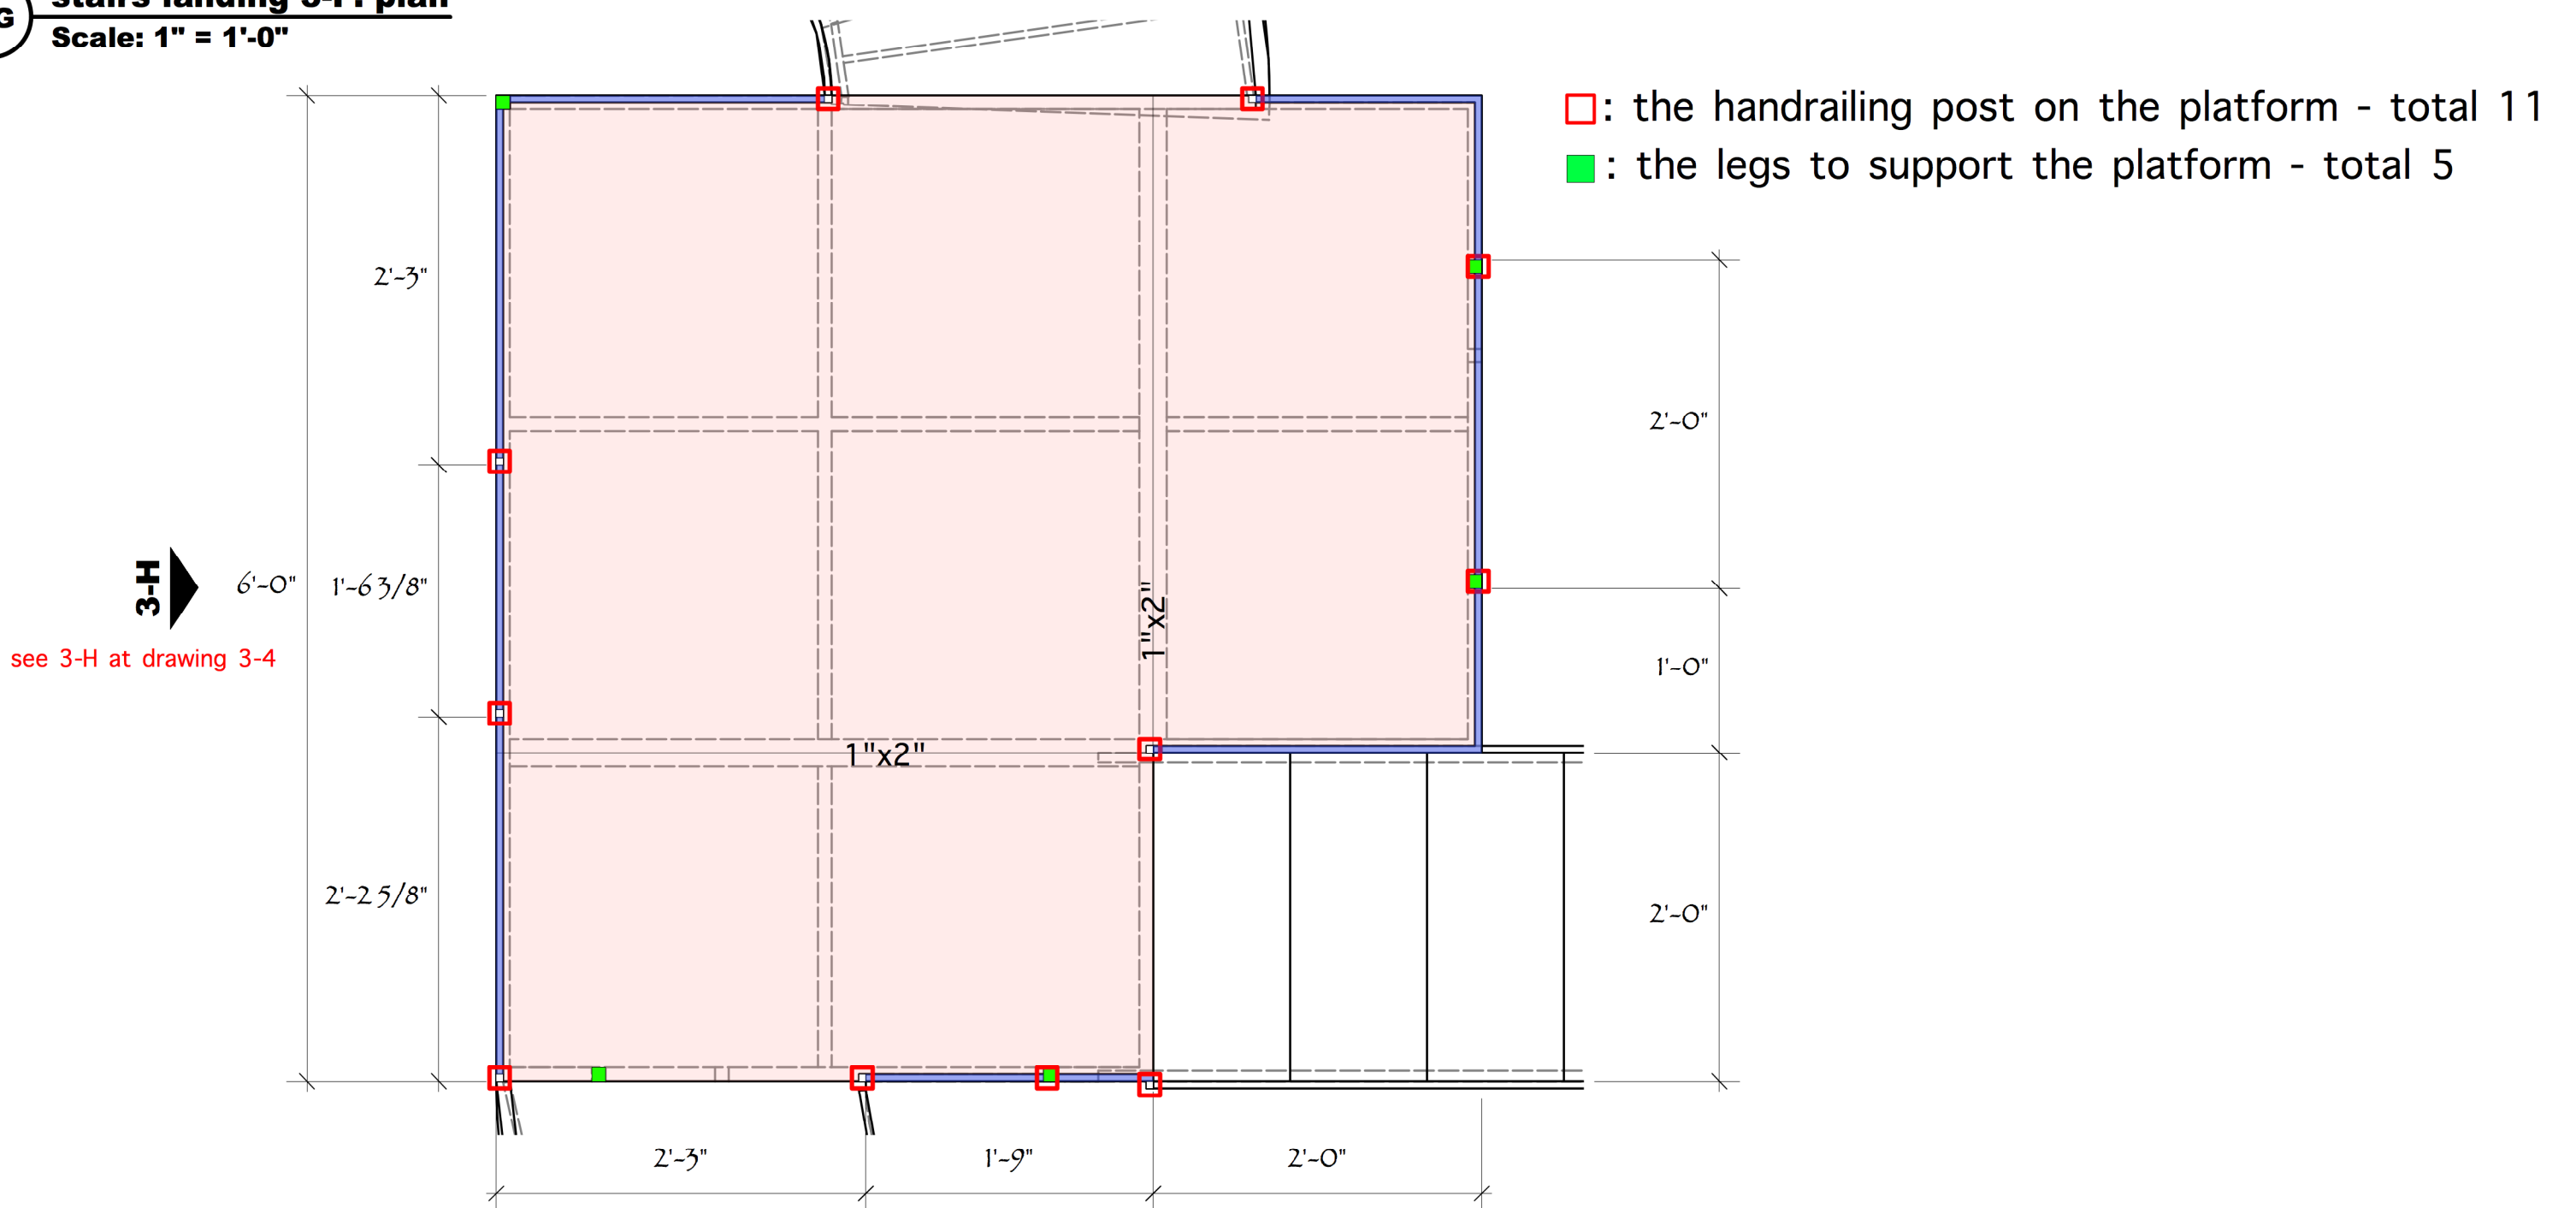

3-F stairs landing: left
Scale: 1" = 1'-0"

3-G stairs landing 3-F: plan
Scale: 1" = 1'-0"

THEATRE 3

Director: Tiffany Greene
Scenic Designer: Inseung Park
Technical Director: Jon Leitch
Artistic Director: Jeffrey Schmidt

LES LIAISONS DANGEREUSES

Drafter: Inseung Park Date: May 1, 2018

Stairs landing: left view

Scale: 1"=1'-0"