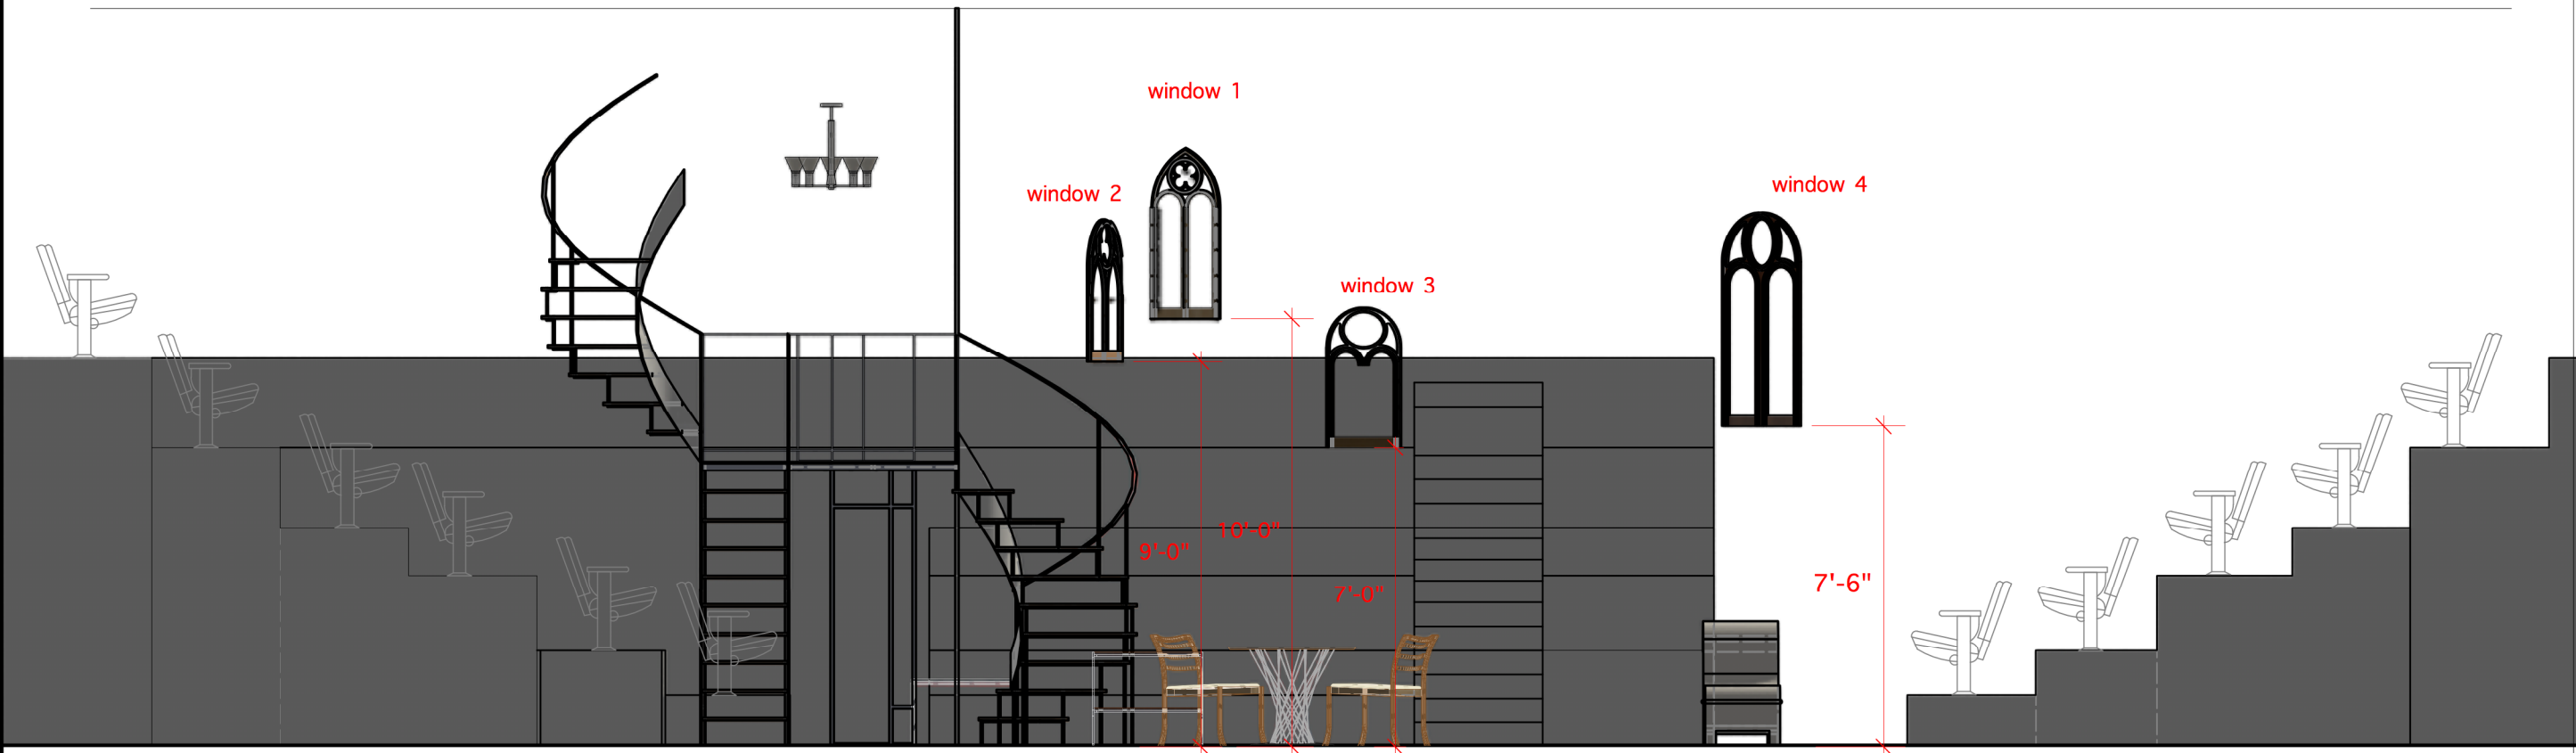

2

**Section: front (North)**

**Scale: 1/4" = 1'-0"**

ceiling grid at 17'-3" off the floor

Theatre 3

section (north)

Scale: 1/4"=1'-0"

**LES LIAISONS DANGEREUSES**

Date: May 1, 2018

Drafter: Inseung Park

Director: Tiffany Greene  
 Scenic Designer: Inseung Park  
 Technical Director: Jon Leitch  
 Artistic Director: Jeffrey Schmidt