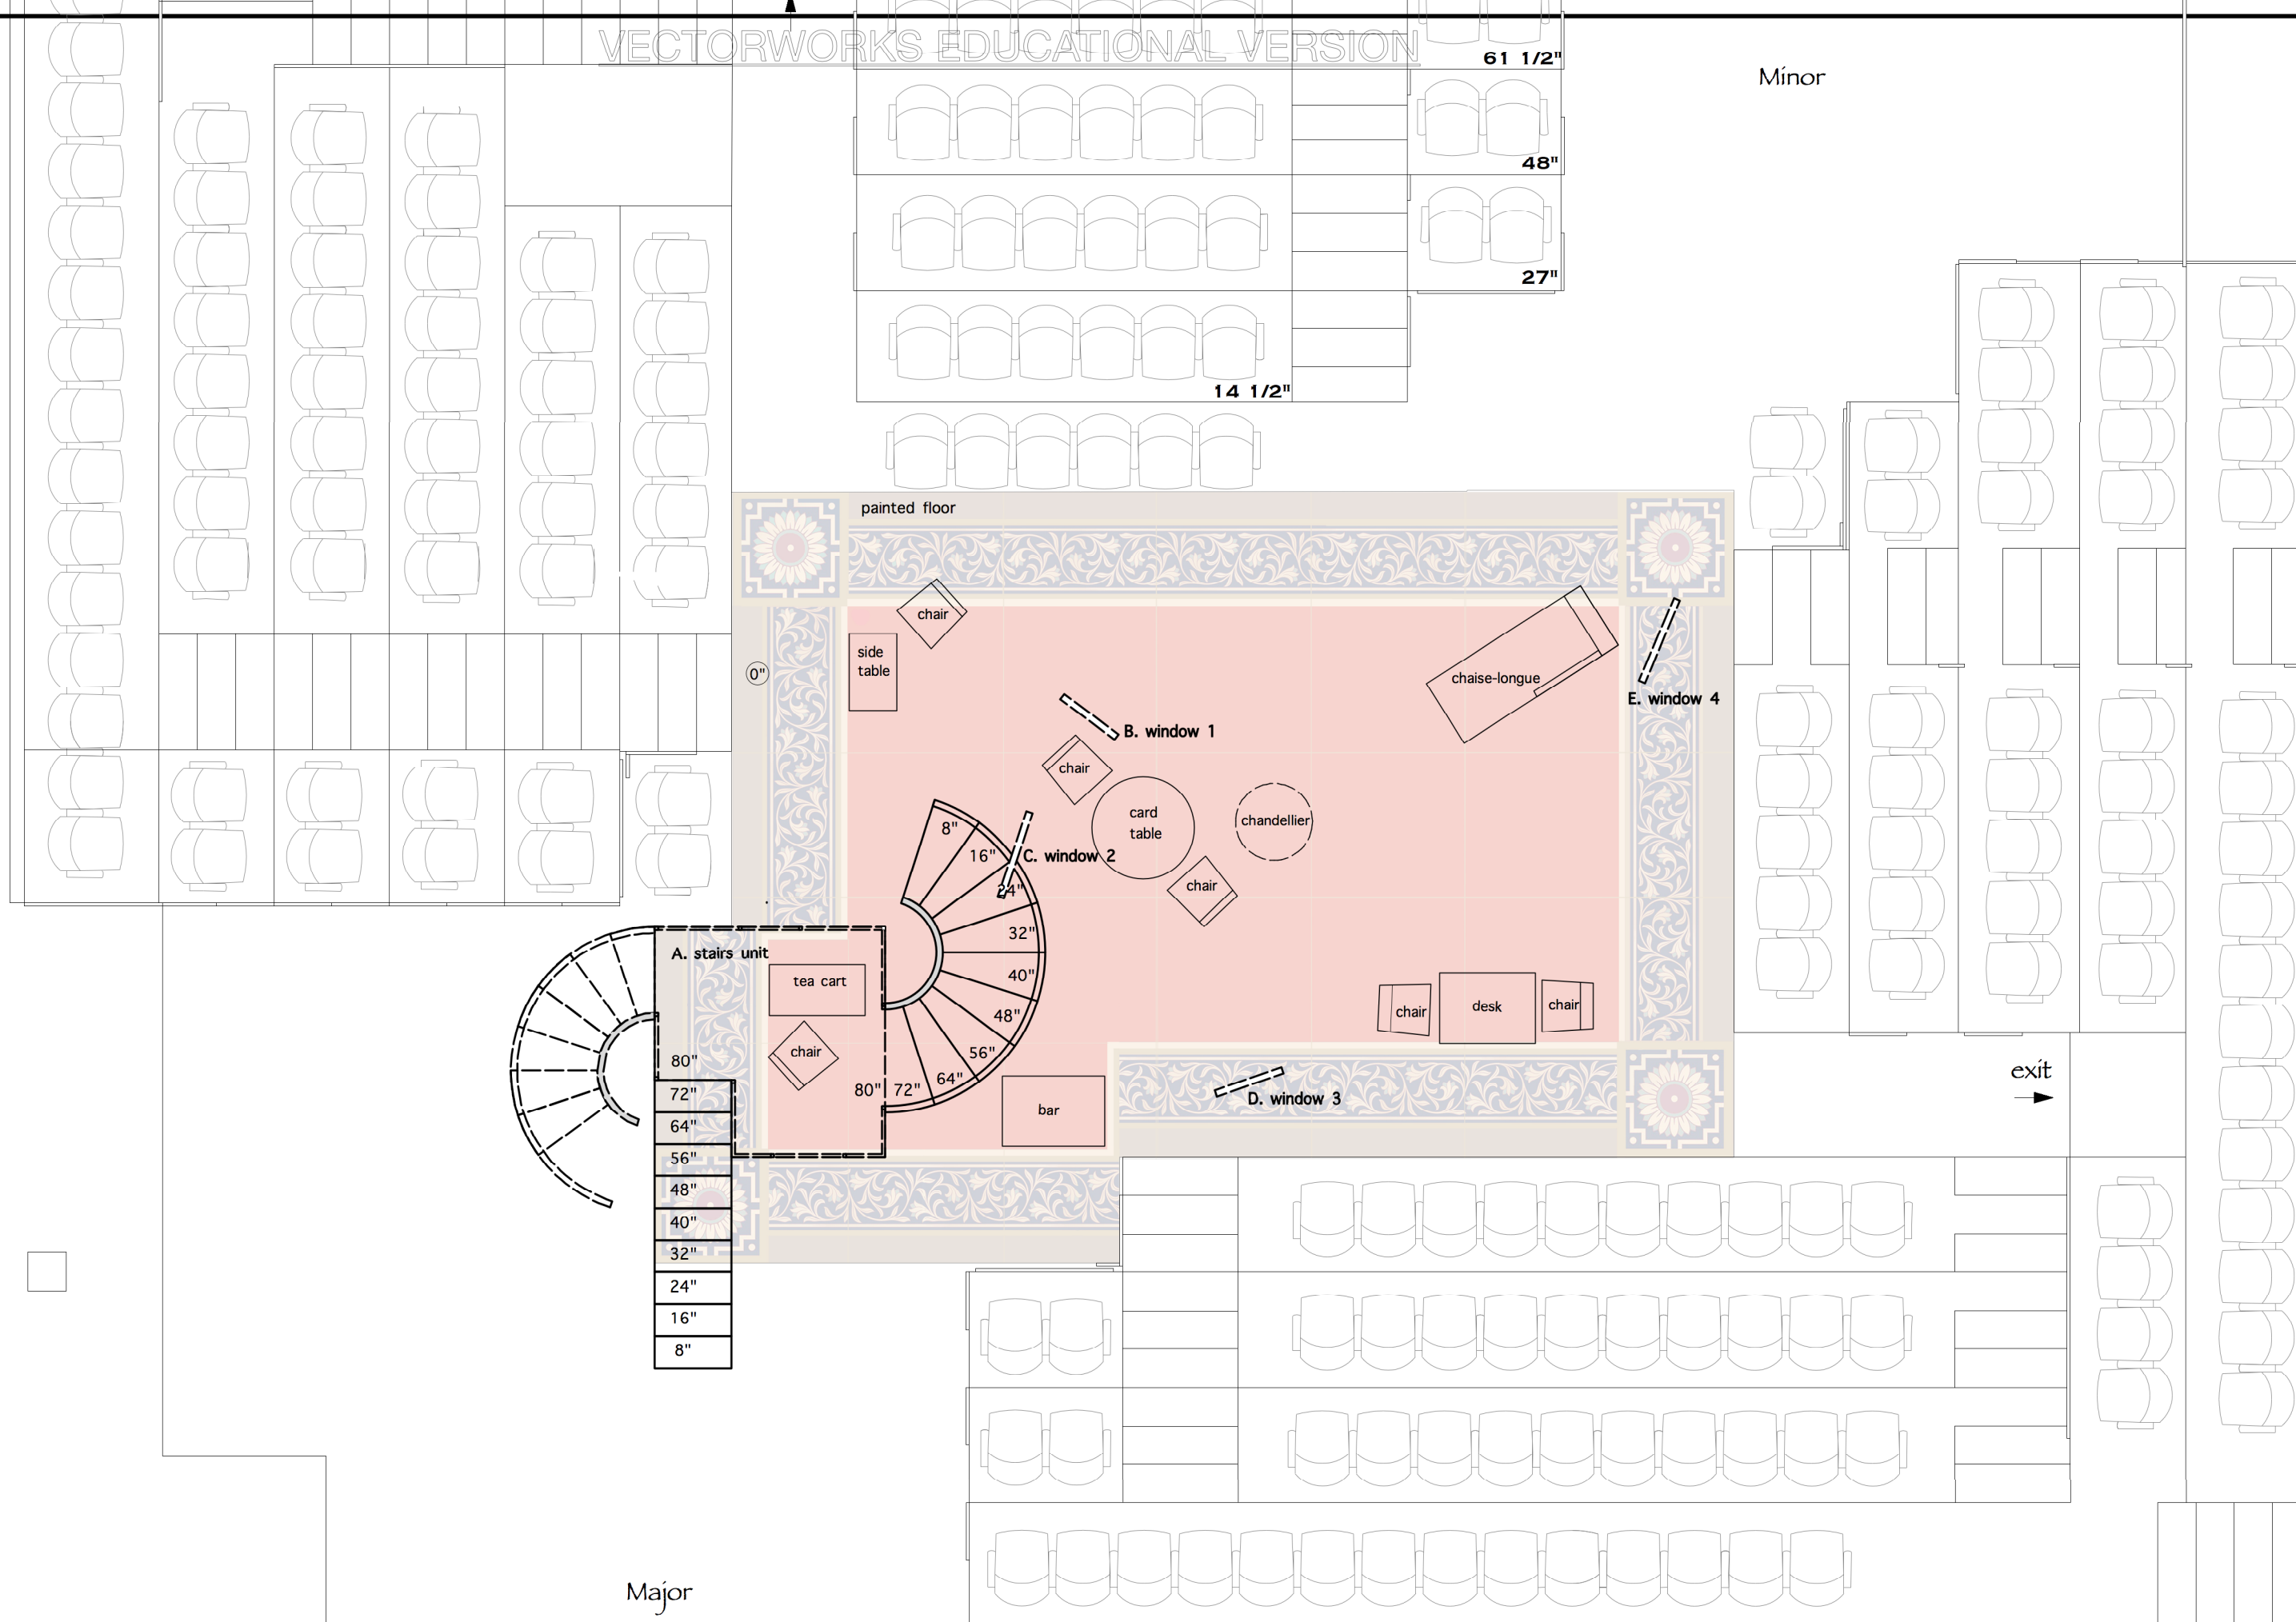

# LES LIAISONS DANGEREUSES

Date: May 1, 2018

Drafter: Inseung Park

Director: Tiffany Greene  
 Scenic Designer: Inseung Park  
 Technical Director: Jon Leitch  
 Artistic Director: Jeffrey Schmidt

Scale: 1/4"=1'-0"