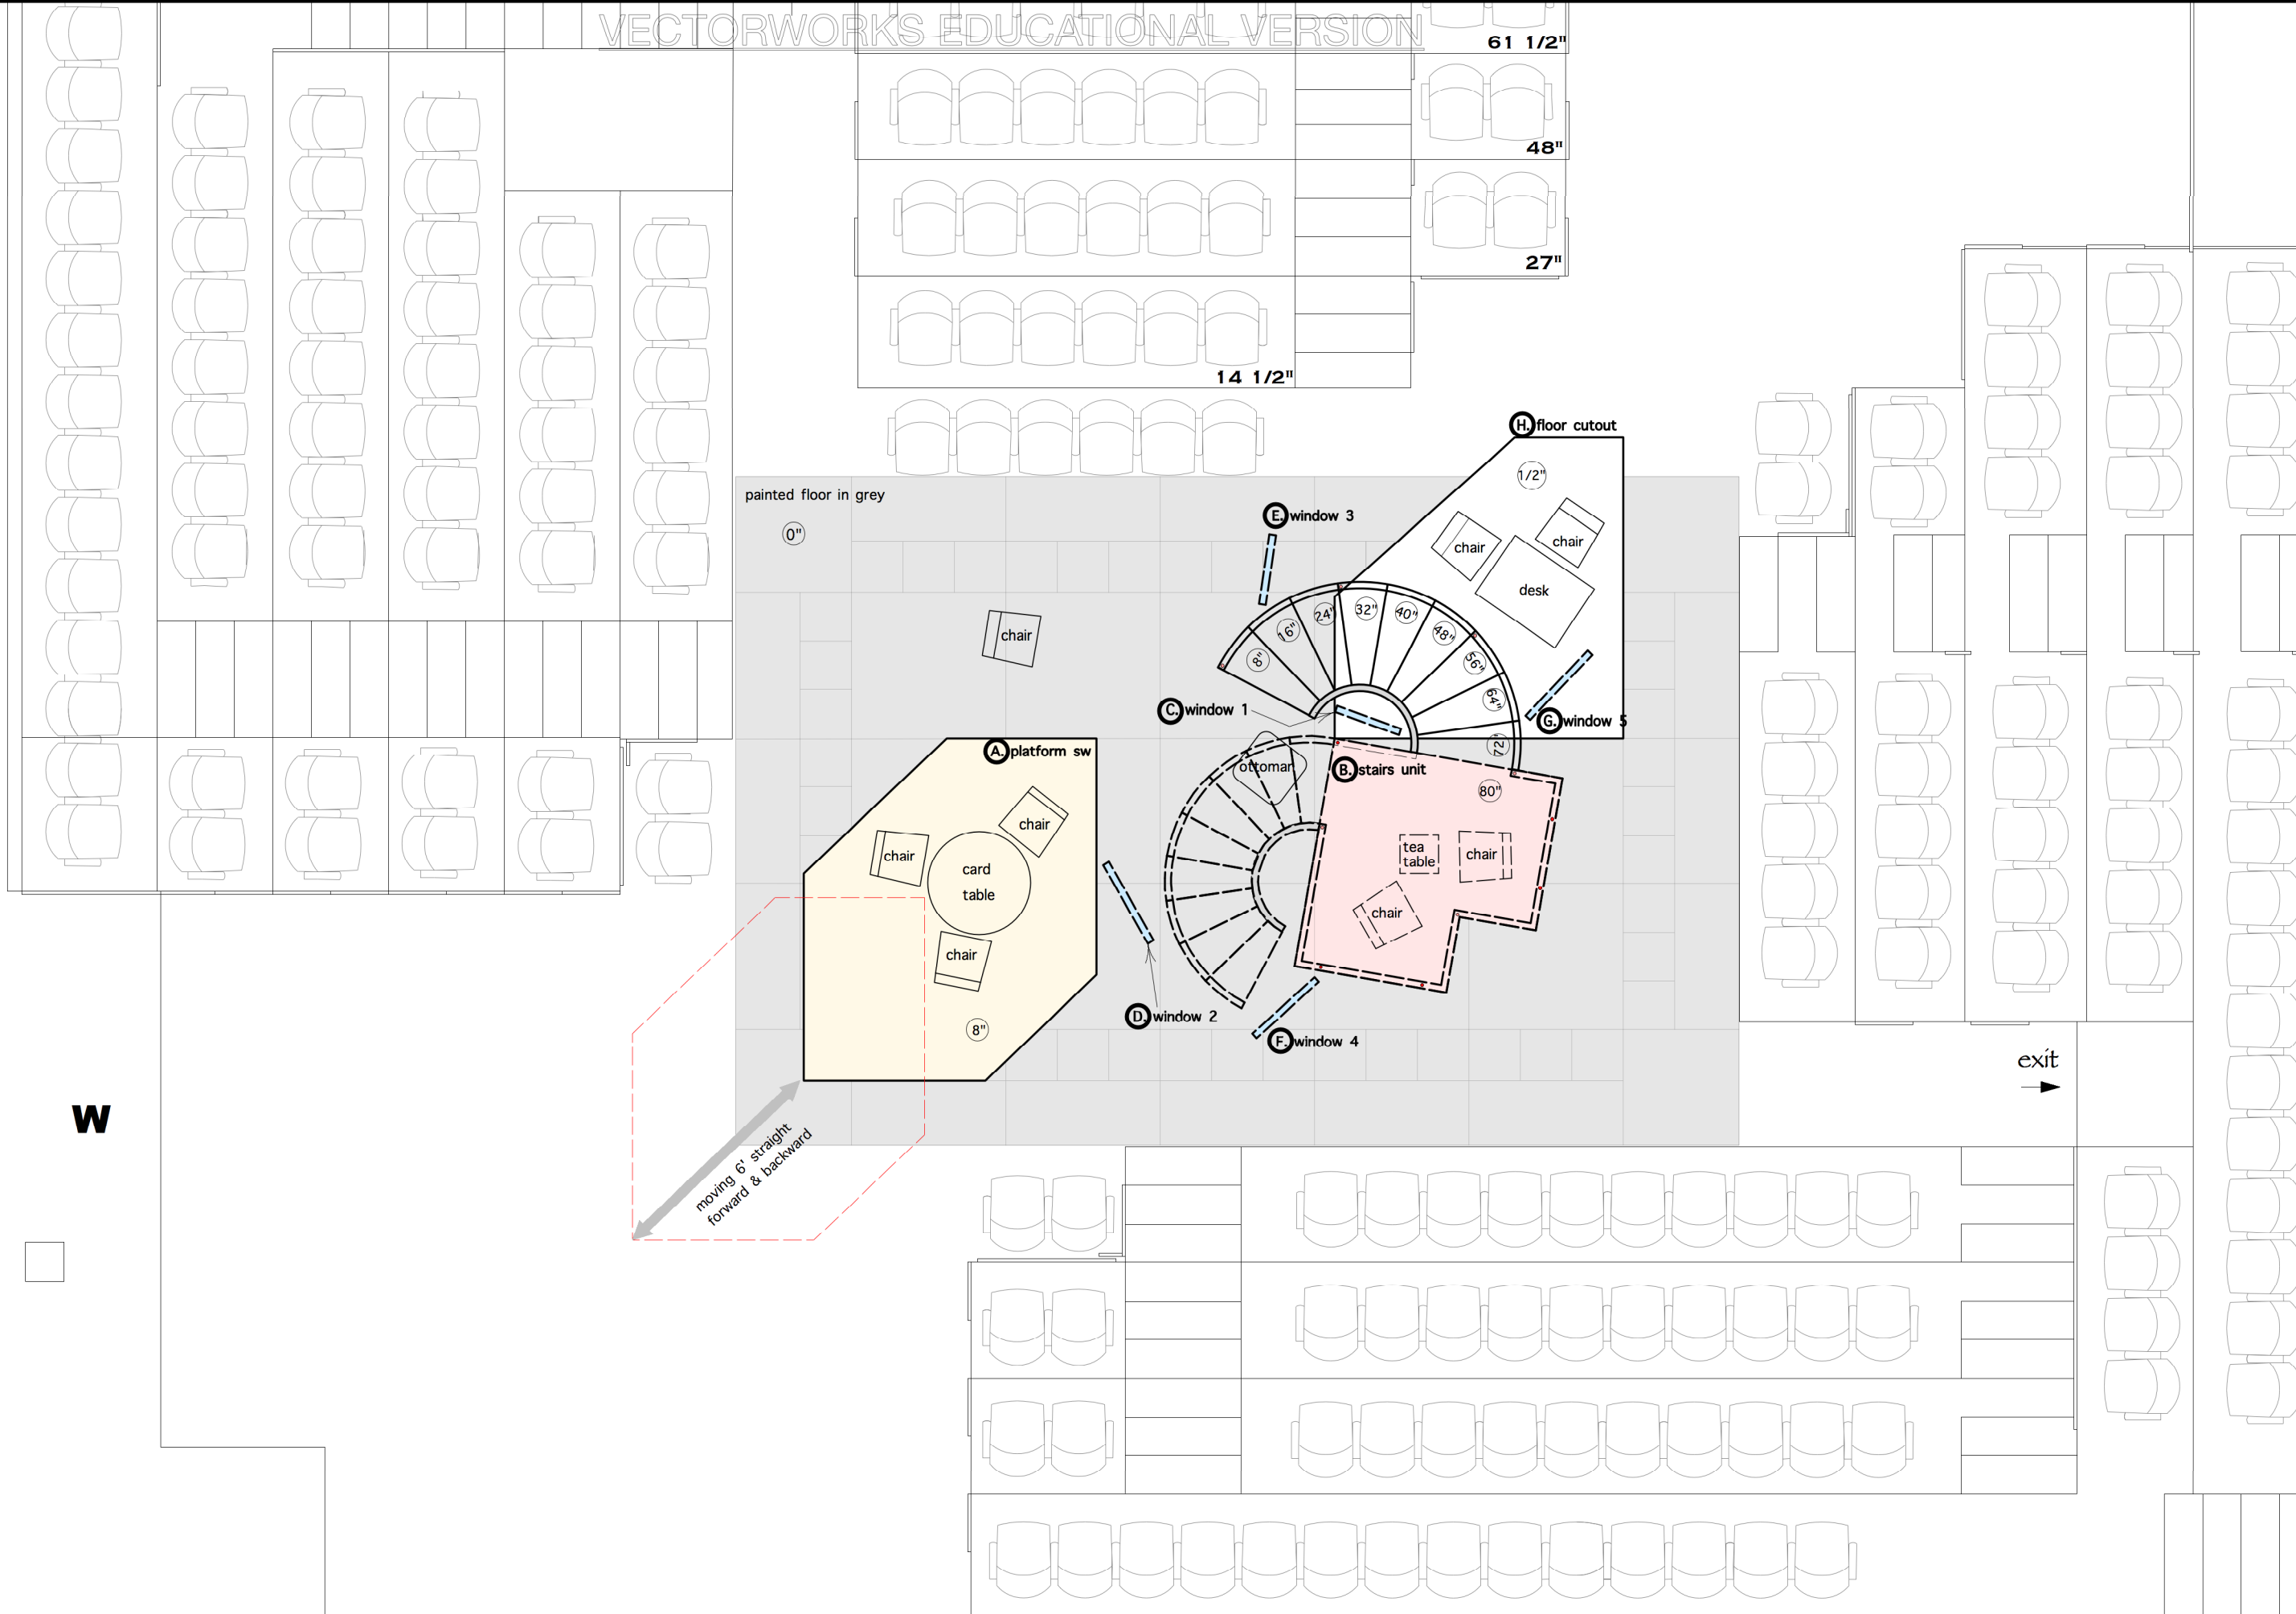

Director: Tiffany Greene
Scenic Designer: Inseung Park
Technical Director: Jon Leitch
Artistic Director: Jeffrey Schmidt

LES LIAISONS DANGEREUSES

Ground plan
(Act II- scene 6, 7)

1-4

Drafter: Inseung Park

Date: May 1, 2018

Scale: 1/4"=1'-0"

of 6

VECTORWORKS EDUCATIONAL VERSION

Major VECTORWORKS EDUCATIONAL VERSION