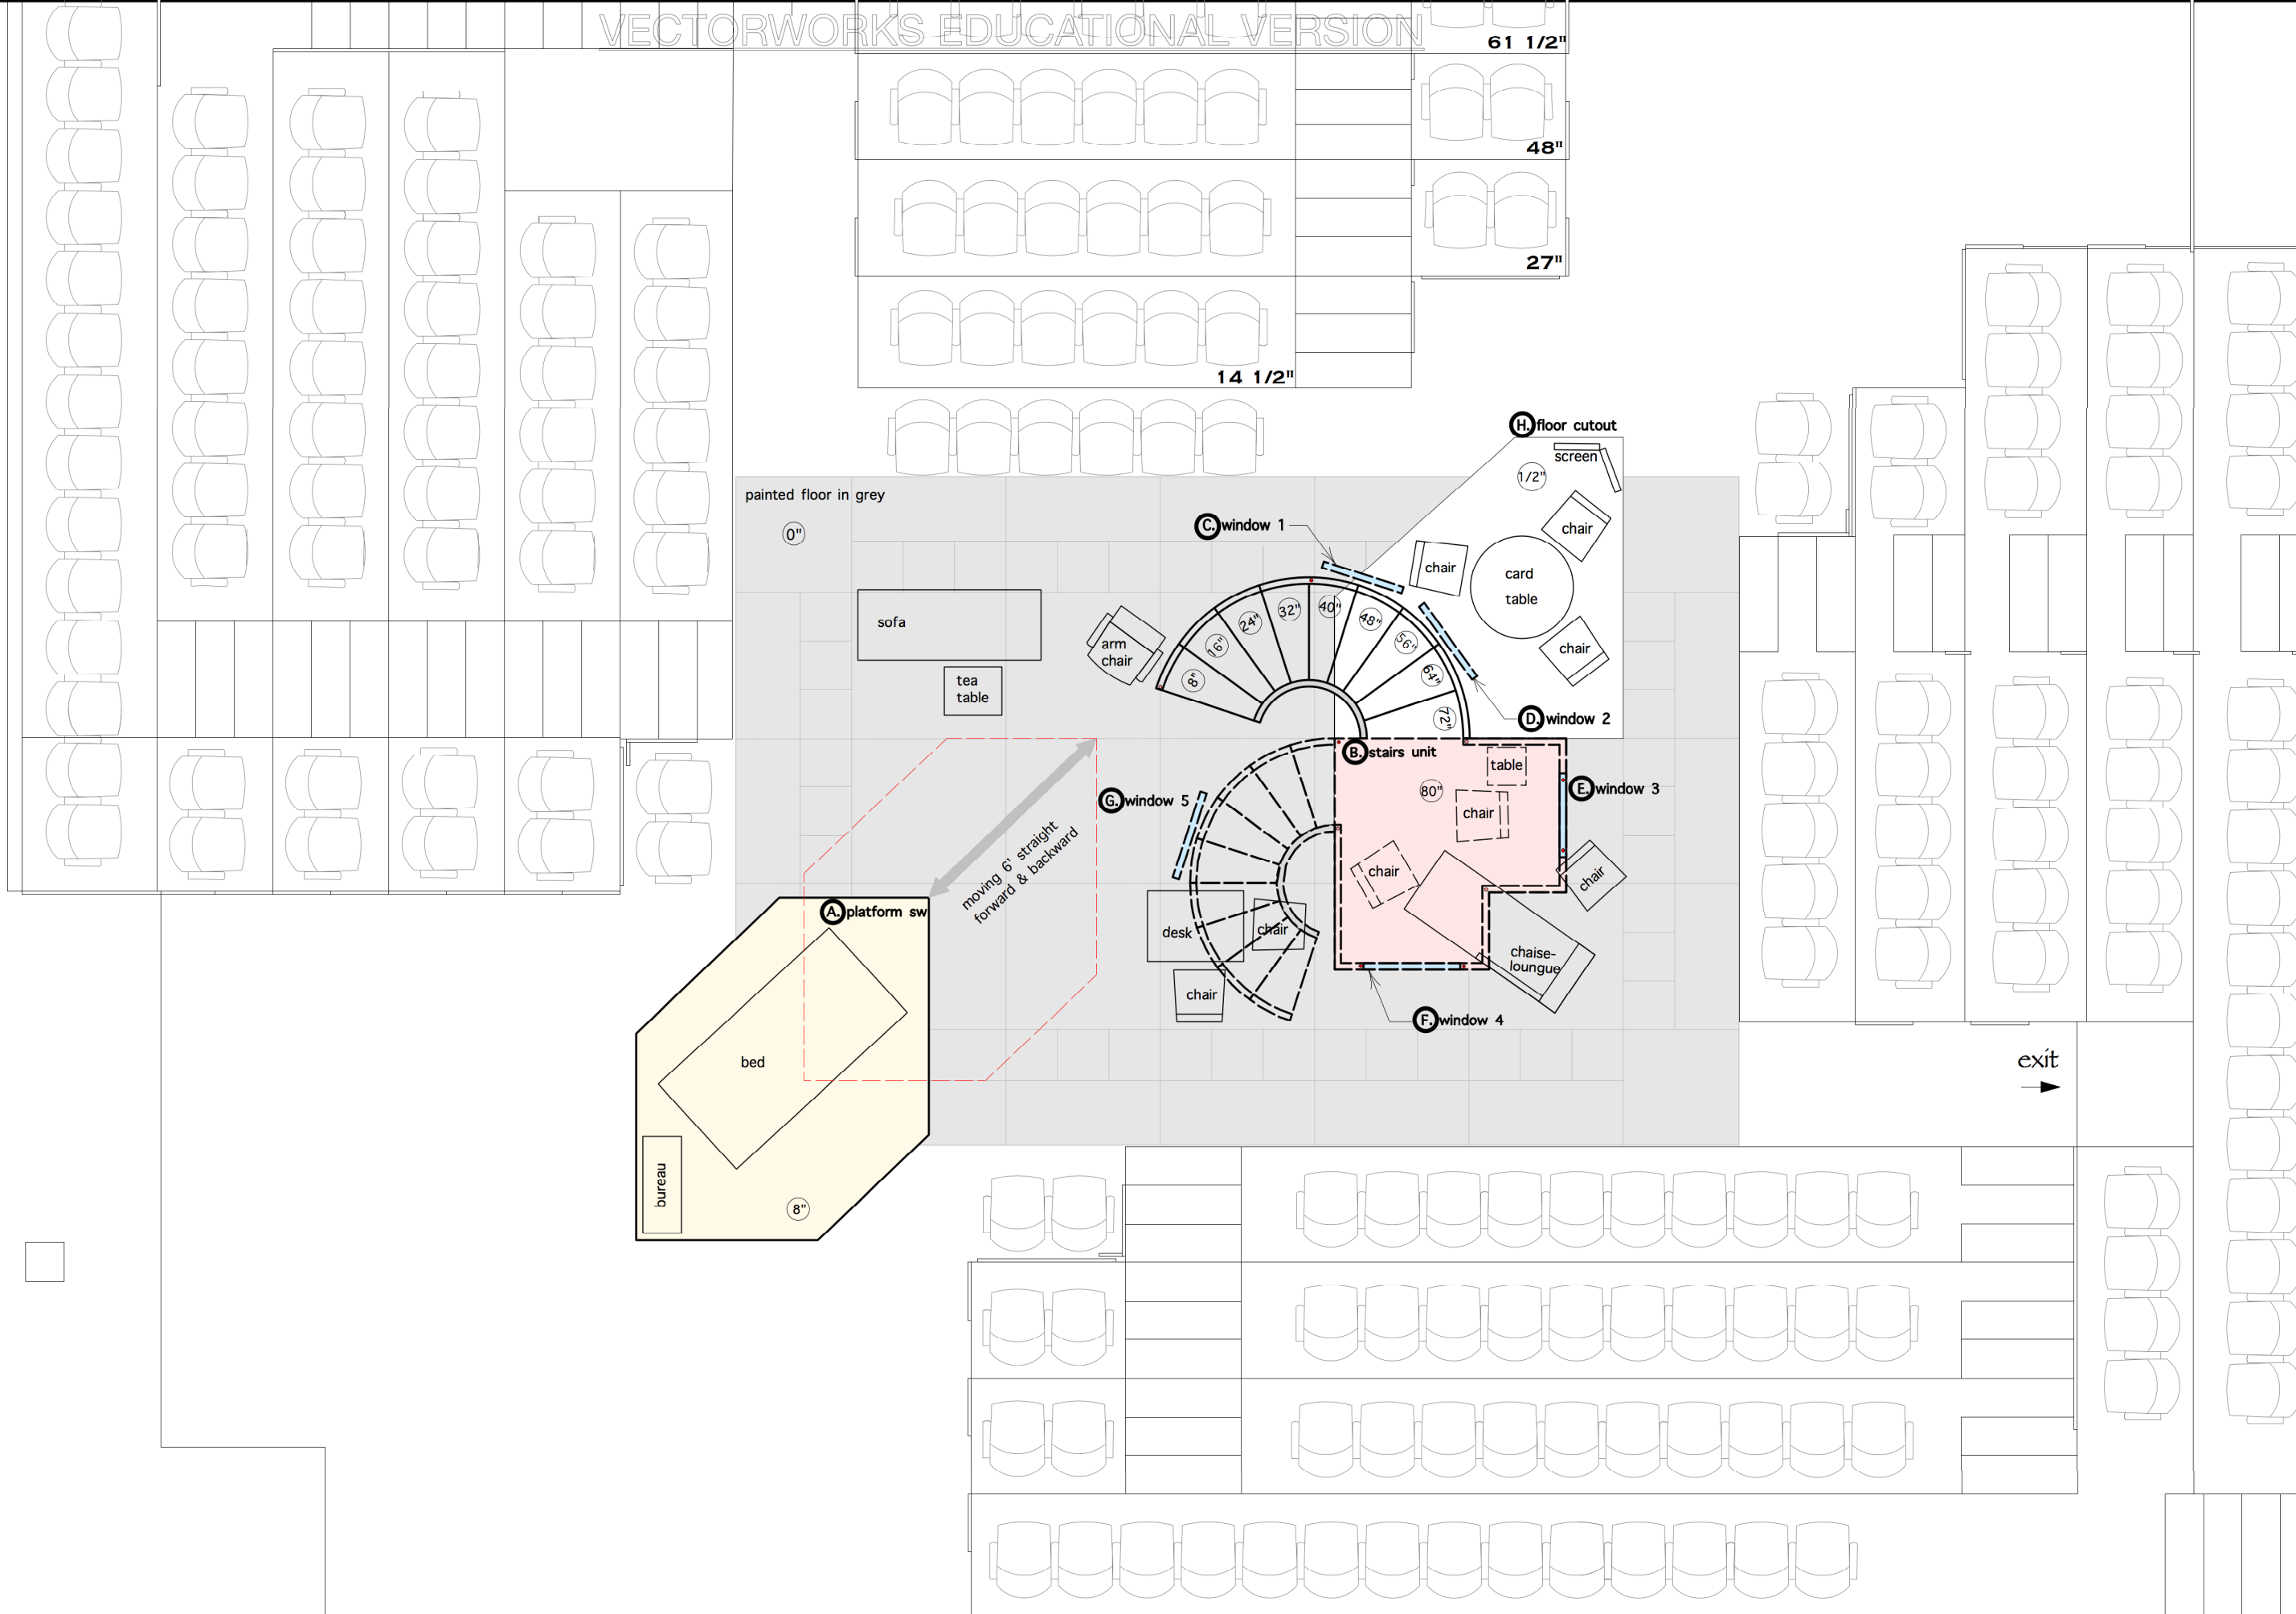

Director: Tiffany Greene
Scenic Designer: Inseung Park
Technical Director: Jon Leitch
Artistic Director: Jeffrey Schmidt

LES LIAISONS DANGEREUSES

Ground plan
(Act I - scene 1, 2, 4, 5, 7)

1-1

Drafter: Inseung Park

Date: May 1, 2018

Scale: 1/4"=1'-0"

VECTORWORKS EDUCATIONAL VERSION

Major VECTORWORKS EDUCATIONAL VERSION